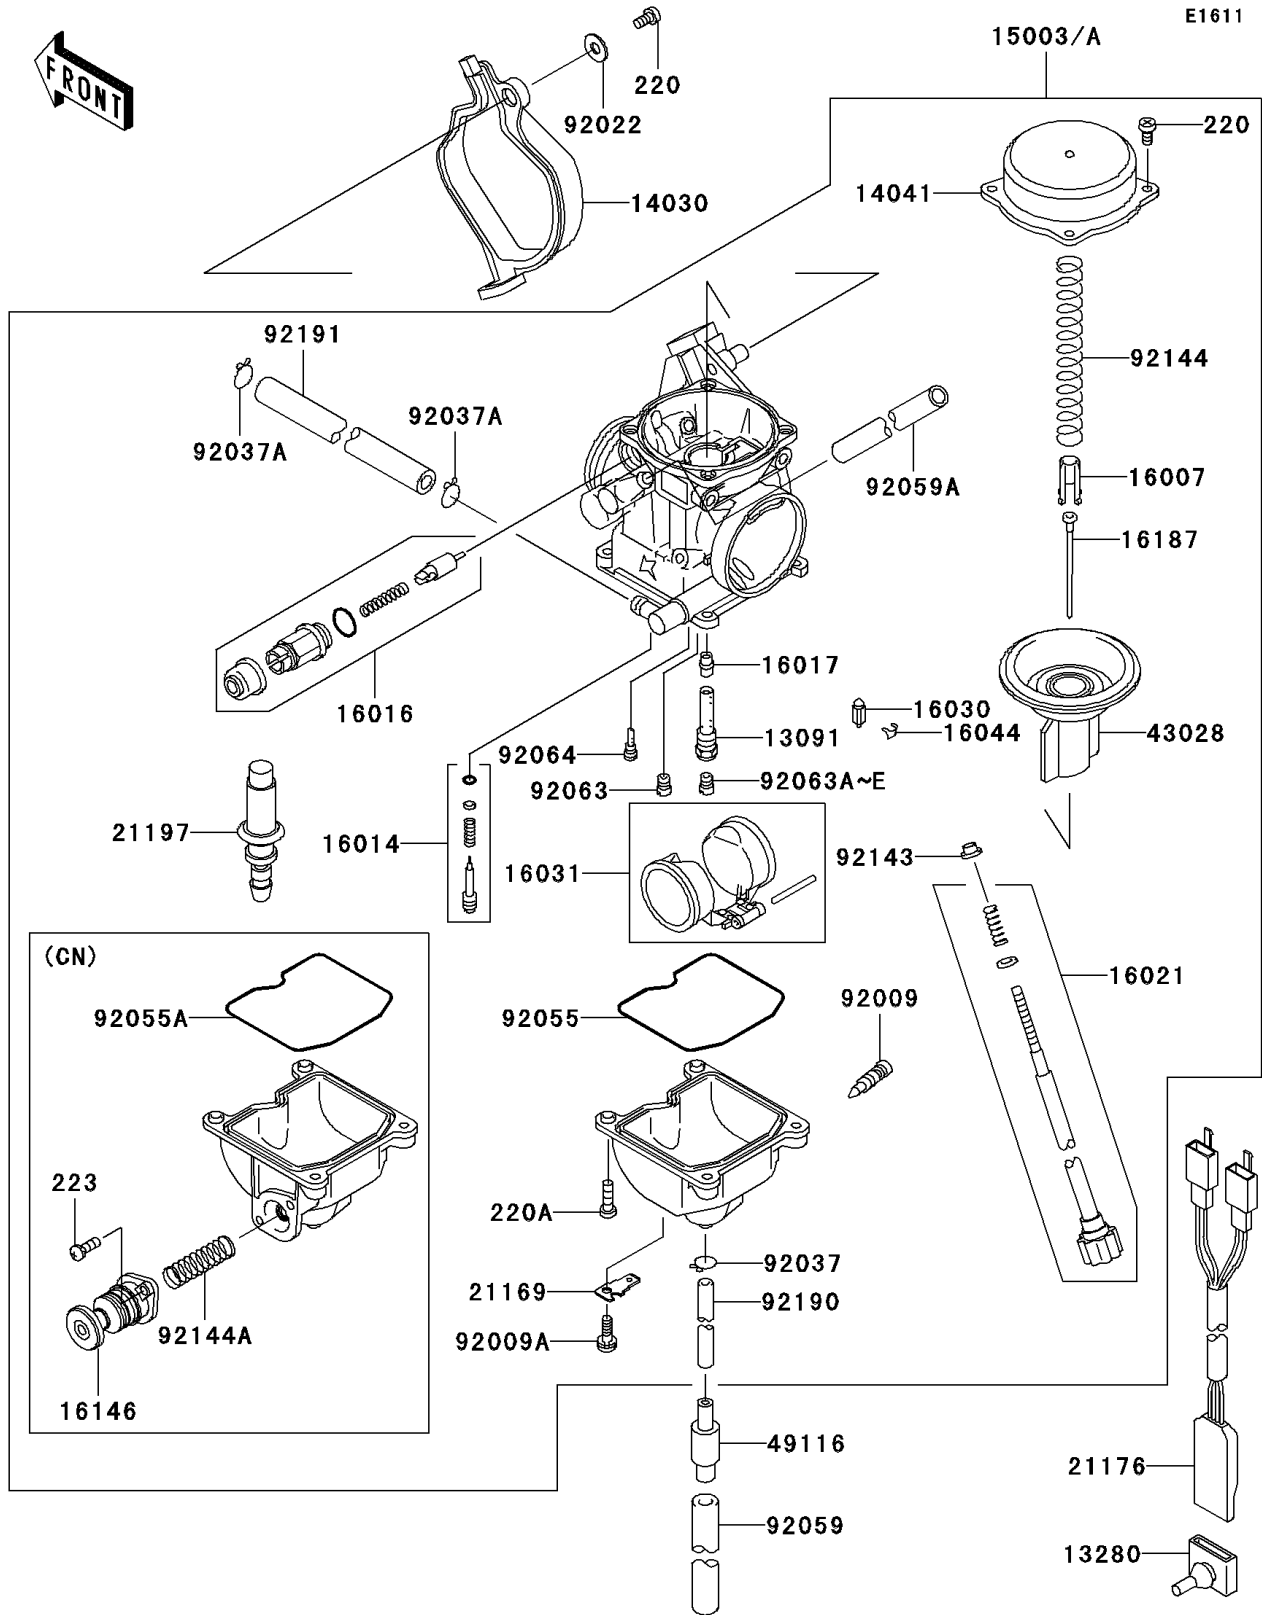

## 2003 Prairie® 360 4x4 Advantage Classic PARTS LIST

Carburetor

ITEM NAME	PART NUMBER	QUANTITY
HOLDER,NEEDLE JET (Ref # 13091)	13091-1914	1
HOLDER,CARBURETOR (Ref # 13280)	13280-1253	1
COVER-CARBURETOR (Ref # 14030)	14030-1054	1
COVER-COMP,MIXING,INSIDE (Ref # 14041)	14041-1061	1
SEAT-SPRING,VALVE (Ref # 16007)	16007-1134	1
SCREW-PILOT AIR (Ref # 16014)	16014-1081	1
PLUNGER,STARTER (Ref # 16016)	16016-1101	1
JET-NEEDLE,#6 (Ref # 16017)	16017-1254	1
SCREW-THROTTLE STOP (Ref # 16021)	16021-1242	1
VALVE-FLOAT (Ref # 16030)	16030-1007	1
FLOAT (Ref # 16031)	16031-1077	1
CLAMP,FLOAT VALVE (Ref # 16044)	16044-007	1
NEEDLE-JET,N2LQ (Ref # 16187)	16187-1236	1
TERMINAL (Ref # 21169)	21169-1072	1
SENSOR,CARBURETOR (Ref # 21176)	21176-1111	1
HEATER (Ref # 21197)	21197-1006	1
DIAPHRAGM,VALVE (Ref # 43028)	43028-1081	1
VALVE-ASSY (Ref # 49116)	49116-1126	1
SCREW,DRAIN,M6X0.75 (Ref # 92009)	92009-1551	1
SCREW (Ref # 92009A)	92009-1713	1
WASHER,5.2X13X1 (Ref # 92022)	92022-1380	1
CLAMP,TUBE (Ref # 92037)	92037-1201	1
CLAMP,TUBE (Ref # 92037A)	92037-1531	1
TUBE,7X10X100 (Ref # 92059)	92059-1736	1
TUBE,6.5X9.5X320 (Ref # 92059A)	92059-1861	1
JET-MAIN,#90 (Ref # 92063)	92063-1003	1
JET-MAIN,#152 (Ref # 92063B)	92063-1331	1
SCREW-PAN-CROS (Ref # 220)	220B0408	1
SCREW-PAN-CROS (Ref # 220A)	220D0414	1