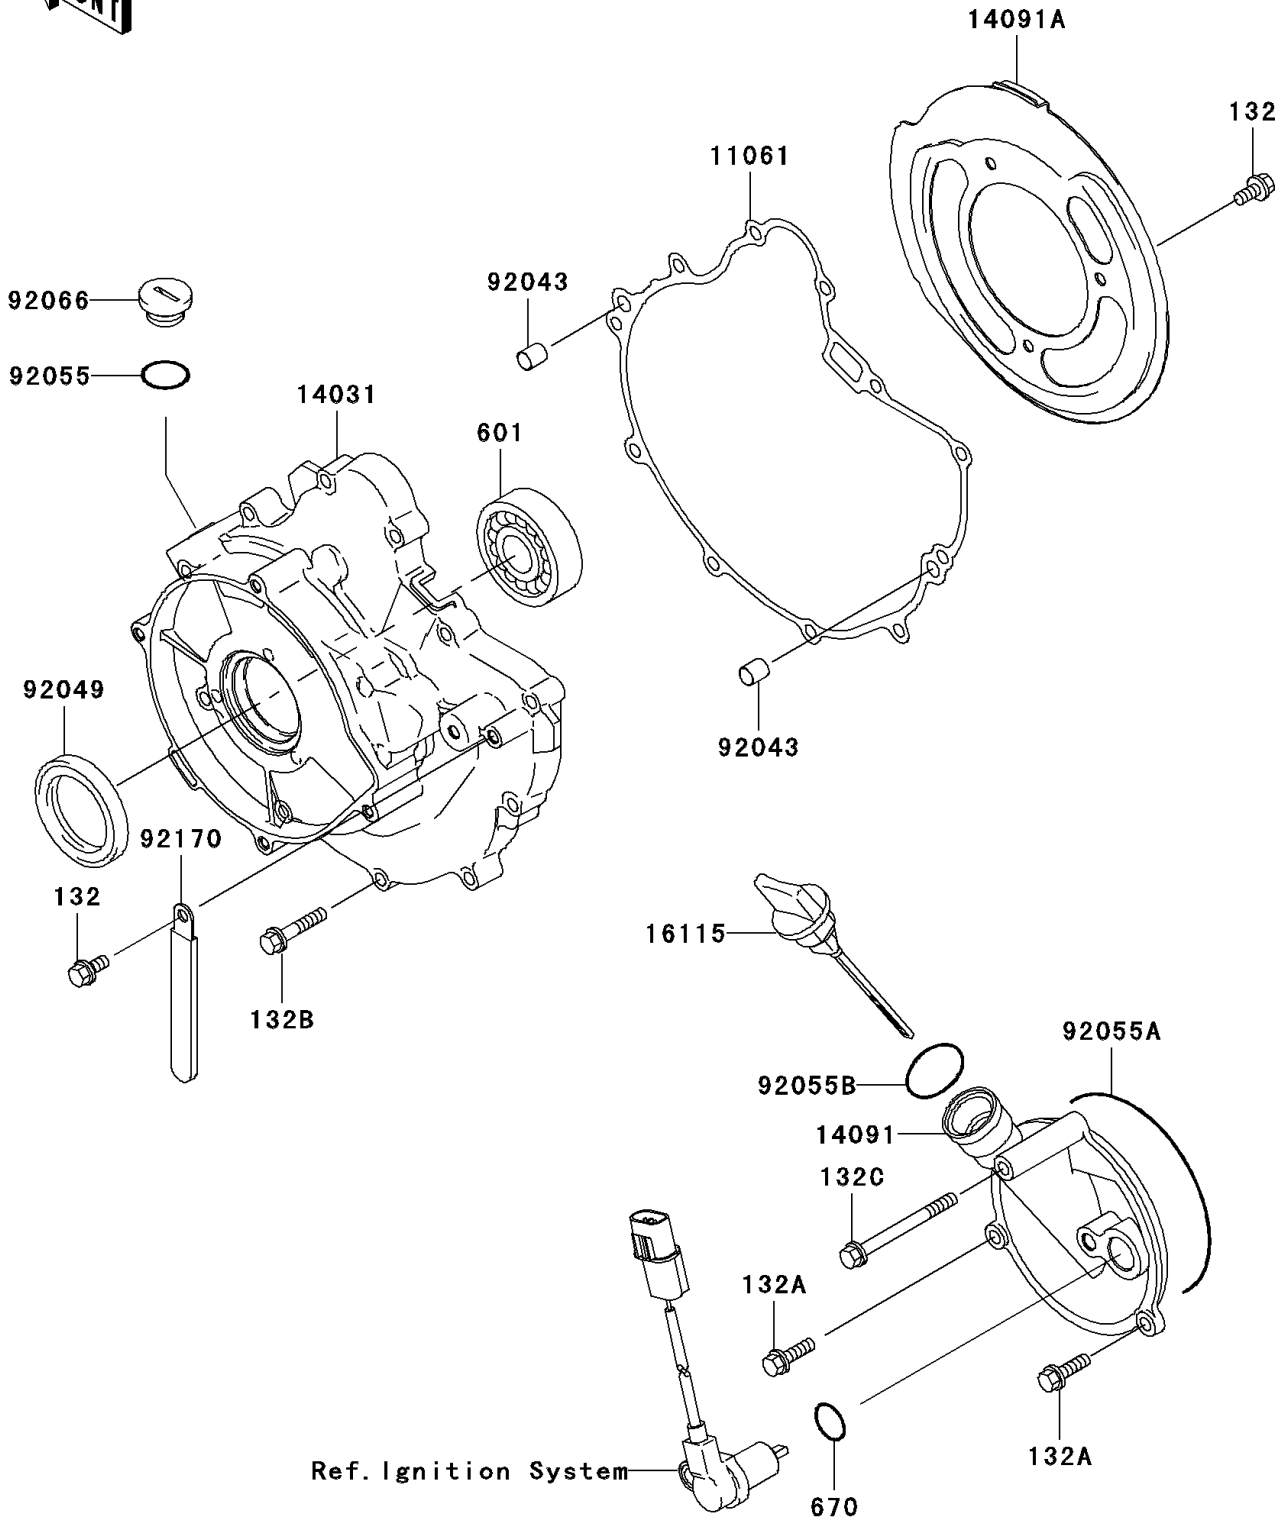

## 2003 Prairie® 360 4x4 Advantage Classic PARTS DIAGRAM

Engine Cover(s)

E1431

## 2003 Prairie® 360 4x4 Advantage Classic PARTS LIST

Engine Cover(s)

ITEM NAME	PART NUMBER	QUANTITY
BOLT-FLANGED-SMALL (Ref # 132)	132Y0612	1
BOLT-FLANGED-SMALL (Ref # 132A)	132Y0620	1
BOLT-FLANGED-SMALL (Ref # 132B)	132Y0630	1
BOLT-FLANGED-SMALL (Ref # 132C)	132Y0665	1
BEARING-BALL,#6004 (Ref # 601)	601A6004	1
O RING (Ref # 670)	670D2018	1
GASKET,GENERATOR COVER (Ref # 11061)	11061-1086	1
COVER-GENERATOR (Ref # 14031)	14031-1389	1
COVER (Ref # 14091)	14091-1365	1
COVER,BELT CONVERTER (Ref # 14091A)	14091-1571	1
CAP-OIL FILLER (Ref # 16115)	16115-1072	1
PIN,6.2X8X14 (Ref # 92043)	92043-1263	1
SEAL-OIL (Ref # 92049)	92049-1576	1
RING-O (Ref # 92055)	92055-1146	1
RING-O (Ref # 92055A)	92055-1632	1
RING-O,20MM (Ref # 92055B)	92055-2185	1
PLUG,COVER (Ref # 92066)	92066-1163	1
CLAMP (Ref # 92170)	92170-1925	1