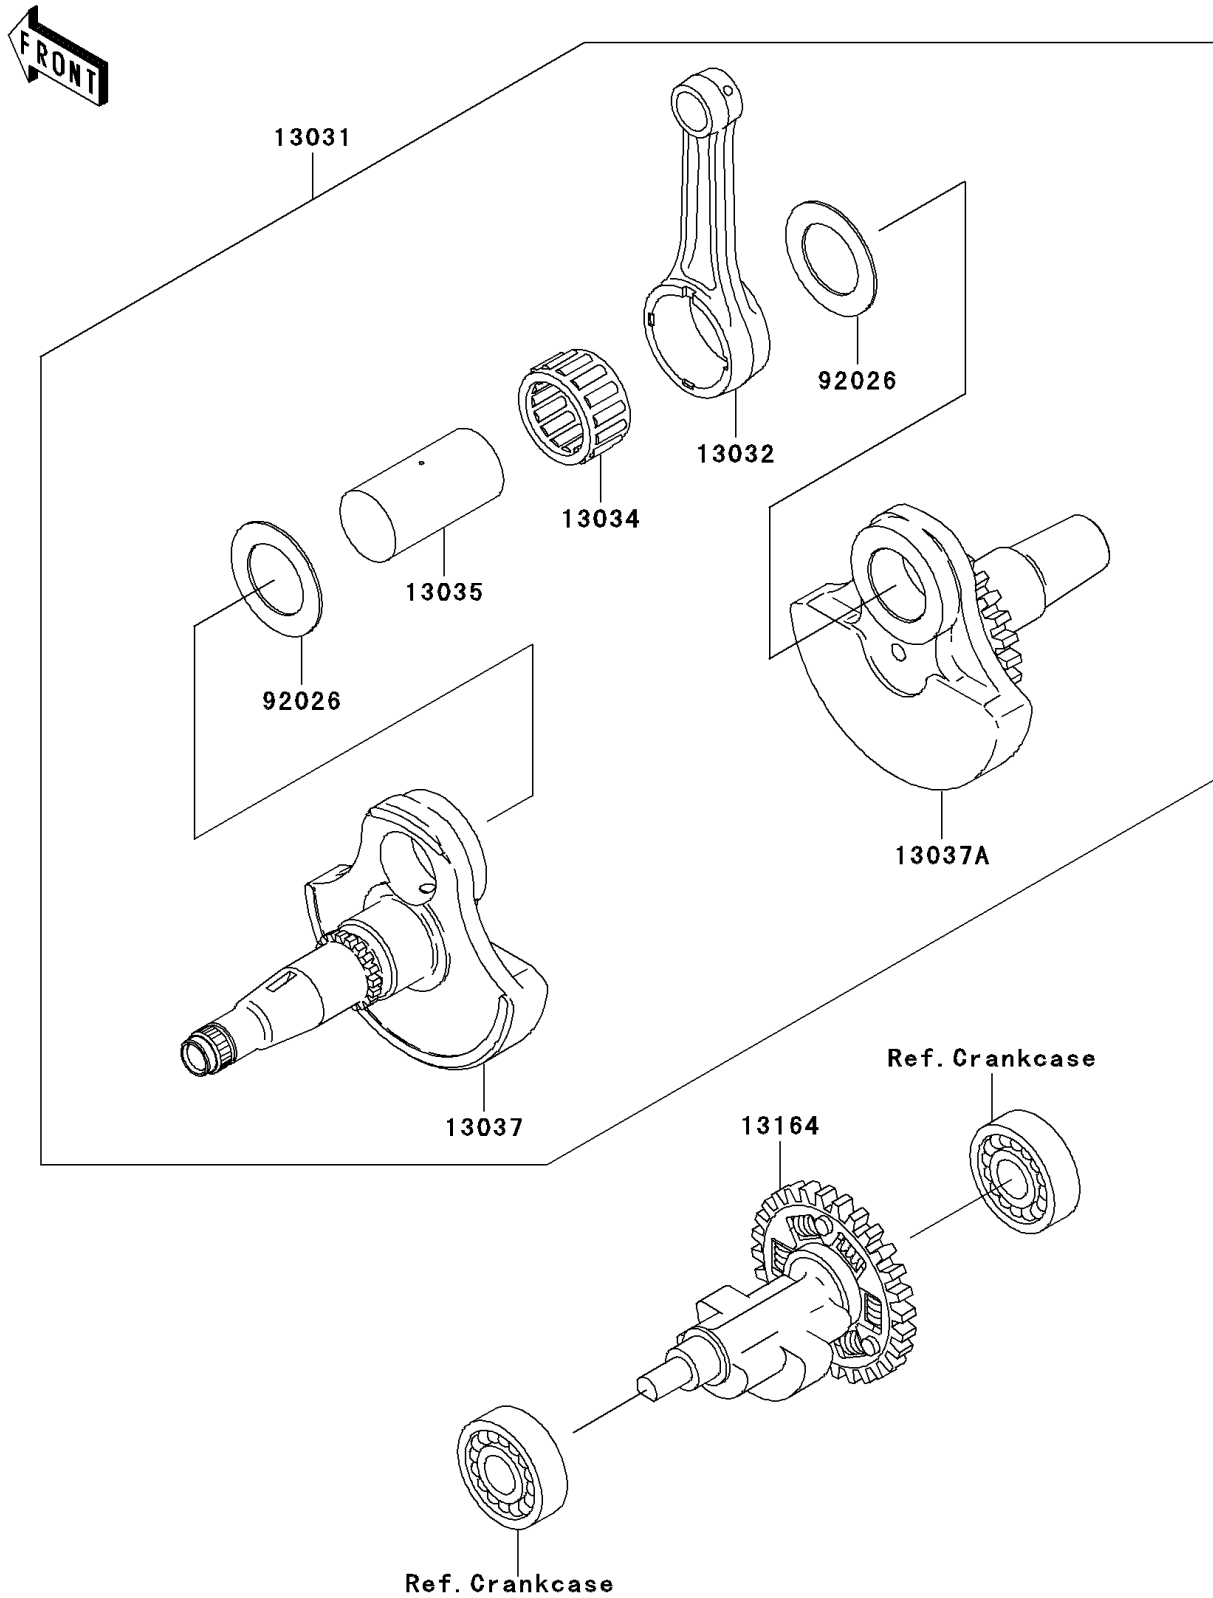

2003 Prairie® 360 4x4 Advantage Classic PARTS DIAGRAM

Crankshaft

E1321

2003 Prairie® 360 4x4 Advantage Classic PARTS LIST

Crankshaft

ITEM NAME	PART NUMBER	QUANTITY
CRANKSHAFT-COMP (Ref # 13031)	13031-1489	1
ROD-CONNECTING,NG (Ref # 13032)	13032-1276	1
BEARING-BIG END,B4 (Ref # 13034)	13034-1110	1
PIN-CRANK,GREEN (Ref # 13035)	13035-1091	1
CRANKSHAFT,LH (Ref # 13037)	13037-1644	1
CRANKSHAFT,RH (Ref # 13037A)	13037-1667	1
BALANCER-COMP (Ref # 13164)	13164-1013	1
SPACER,34X54X1.5 (Ref # 92026)	92026-1595	1