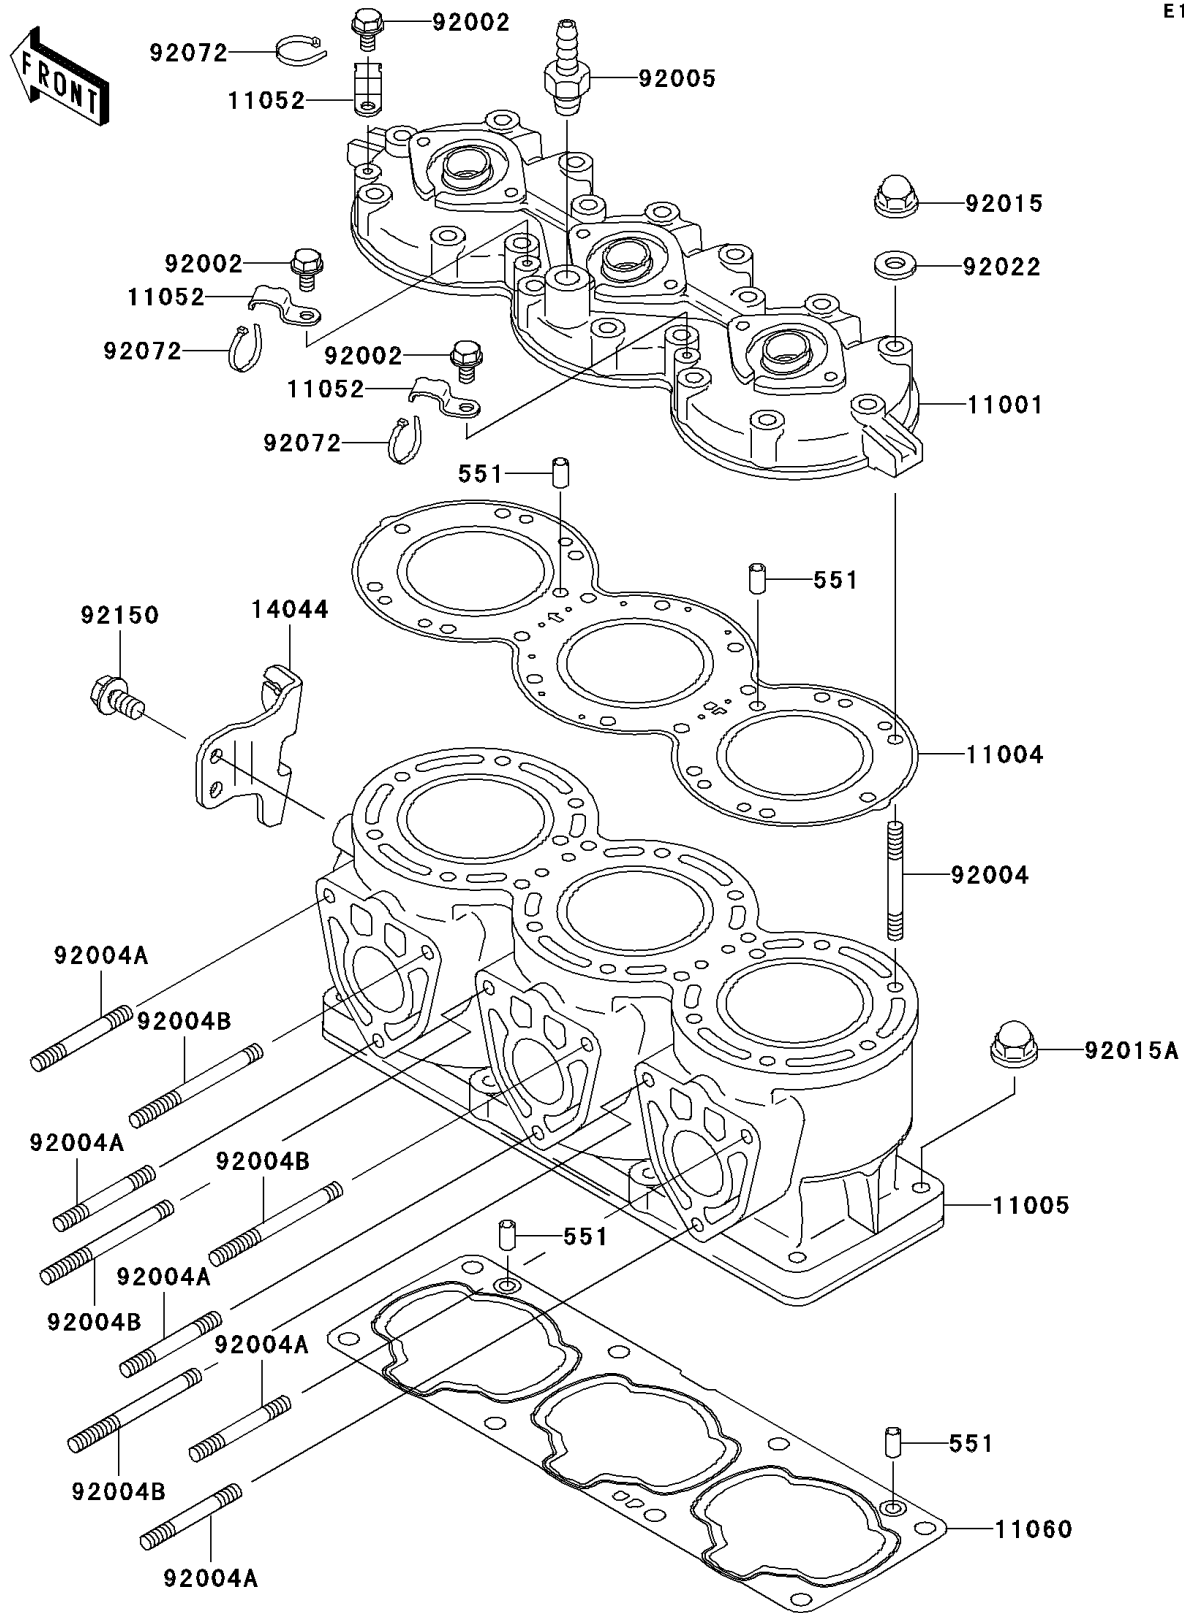

2003 JET SKI® 1100 STX® D.I. PARTS DIAGRAM

Cylinder Head/Cylinder

E1110

2003 JET SKI® 1100 STX® D.I. PARTS LIST

Cylinder Head/Cylinder

ITEM NAME	PART NUMBER	QUANTITY
PIN-DOWEL (Ref # 551)	551R0812	1
HEAD-CYLINDER (Ref # 11001)	11001-3740	1
GASKET-HEAD (Ref # 11004)	11004-3715	1
CYLINDER-ENGINE (Ref # 11005)	11005-3752	1
BRACKET (Ref # 11052)	11052-3758	1
GASKET,CYLINDER BASE (Ref # 11060)	11060-3817	1
HOLDER-CABLE,CYLINDER (Ref # 14044)	14044-3743	1
BOLT,6X12 (Ref # 92002)	92002-3763	1
STUD,8X56 (Ref # 92004)	92004-3733	1
STUD,8X40,L=56 (Ref # 92004A)	92004-3736	1
STUD,8X75 (Ref # 92004B)	92004-3744	1
FITTING (Ref # 92005)	92005-3714	1
NUT,CAP,8MM (Ref # 92015)	92015-1371	1
NUT,10MM (Ref # 92015A)	92015-1649	1
WASHER,8.2X18X1.5 (Ref # 92022)	92022-1964	1
BAND,L=201 (Ref # 92072)	92072-3778	1
BOLT,8X16 (Ref # 92150)	92150-3722	1