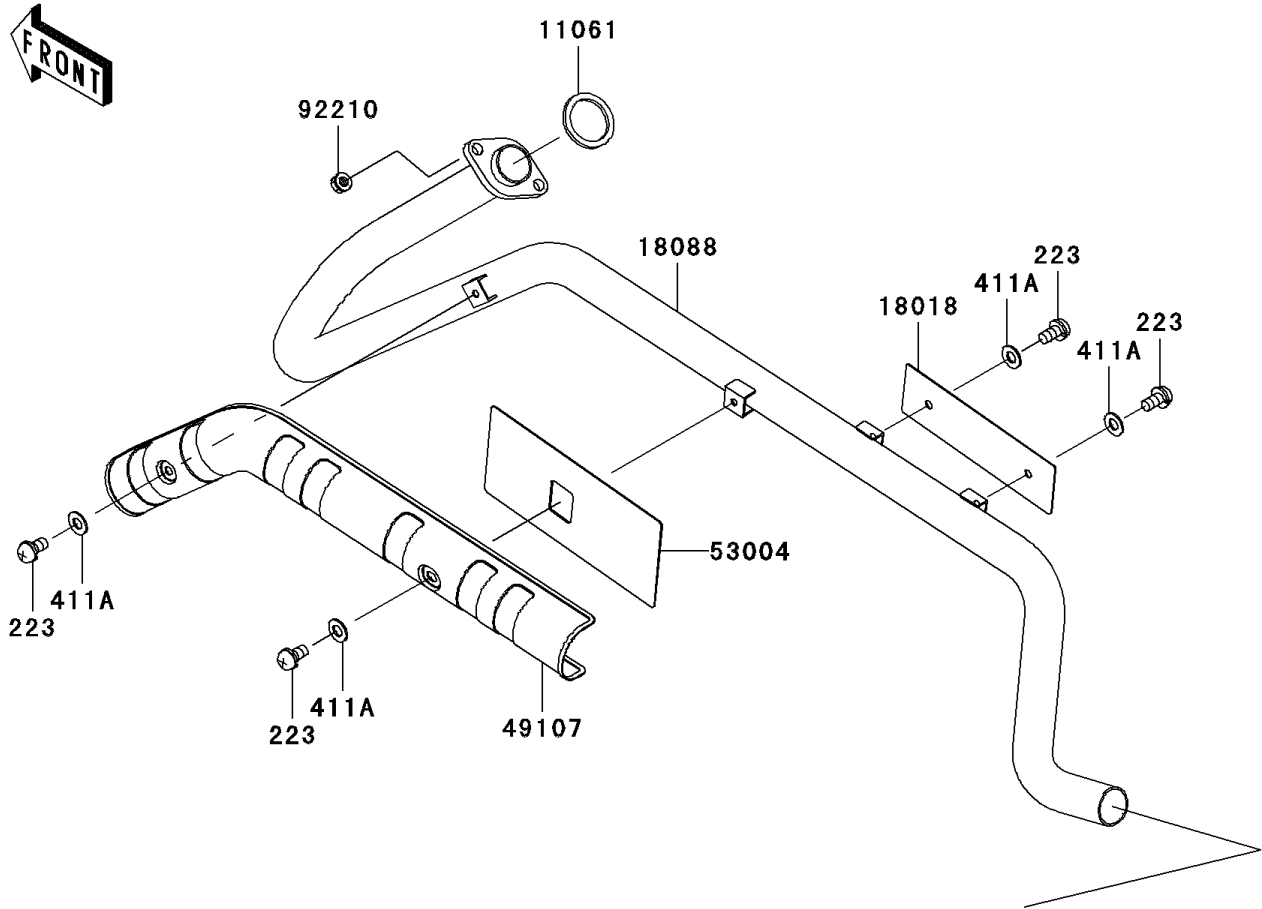

2003 Prairie® 360 4x4 Advantage Classic PARTS DIAGRAM

Muffler(s)

E1140

2003 Prairie® 360 4x4 Advantage Classic PARTS LIST

Muffler(s)

ITEM NAME	PART NUMBER	QUANTITY
BOLT-FLANGED (Ref # 130)	130Z0835	1
SCREW-PAN-WS-CROS (Ref # 223)	223C0612	1
WASHER-PLAIN,8MM (Ref # 411)	411B0800	1
WASHER-PLAIN,6MM,BLACK (Ref # 411A)	411F0600	1
WASHER-SPRING,8MM (Ref # 461)	461F0800	1
GASKET,EXHAUST PIPE CONNECTING (Ref # 11009)	11009-1667	1
GASKET,EXHAUST (Ref # 11061)	11061-1053	1
PLATE-HEAT GUARD,EXHAUST PIPE (Ref # 18018)	18018-1135	1
PIPE-EXHAUST (Ref # 18088)	18088-1215	1
BODY-COMP-MUFFLER (Ref # 18090)	18090-1954	1
COVER-EXHAUST PIPE (Ref # 49107)	49107-1222	1
MAT (Ref # 53004)	53004-1181	1
COLLAR,MUFFLER (Ref # 92027)	92027-1981	1
CLAMP,42MM (Ref # 92037)	92037-1349	1
DAMPER,MUFFLER (Ref # 92161)	92161-1292	1
NUT,RH,THREAD 8MM (Ref # 92210)	92210-1242	1