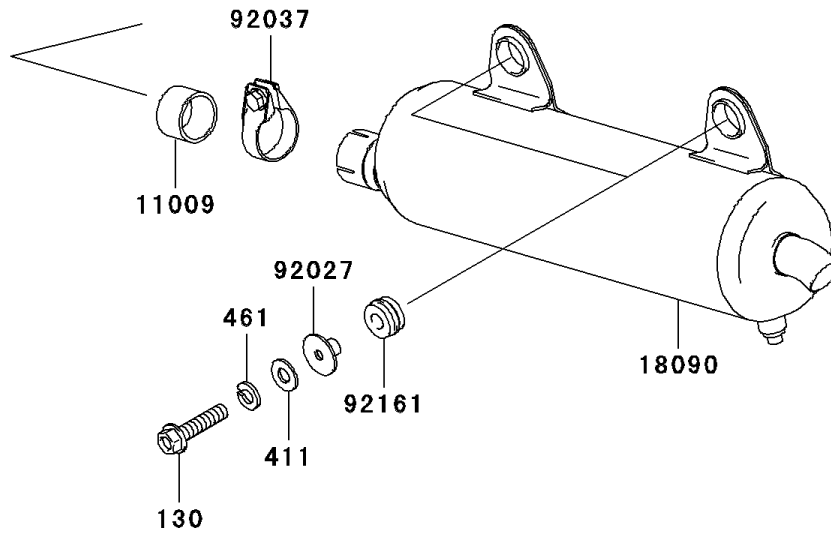

2003 Prairie® 360 4x4 Advantage Classic PARTS DIAGRAM

Muffler(s)

E1140

2003 Prairie® 360 4x4 Advantage Classic PARTS LIST

Muffler(s)

ITEM NAME	PART NUMBER	QUANTITY
BOLT-FLANGED (Ref # 130)	130Z0835	1
SCREW-PAN-WS-CROS (Ref # 223)	223C0612	1
WASHER-PLAIN,8MM (Ref # 411)	411B0800	1
WASHER-PLAIN,6MM,BLACK (Ref # 411A)	411F0600	1
WASHER-SPRING,8MM (Ref # 461)	461F0800	1
GASKET,EXHAUST PIPE CONNECTING (Ref # 11009)	11009-1667	1
GASKET,EXHAUST (Ref # 11061)	11061-1053	1
PLATE-HEAT GUARD,EXHAUST PIPE (Ref # 18018)	18018-1135	1
PIPE-EXHAUST (Ref # 18088)	18088-1215	1
BODY-COMP-MUFFLER (Ref # 18090)	18090-1954	1
COVER-EXHAUST PIPE (Ref # 49107)	49107-1222	1
MAT (Ref # 53004)	53004-1181	1
COLLAR,MUFFLER (Ref # 92027)	92027-1981	1
CLAMP,42MM (Ref # 92037)	92037-1349	1
DAMPER,MUFFLER (Ref # 92161)	92161-1292	1
NUT,RH,THREAD 8MM (Ref # 92210)	92210-1242	1