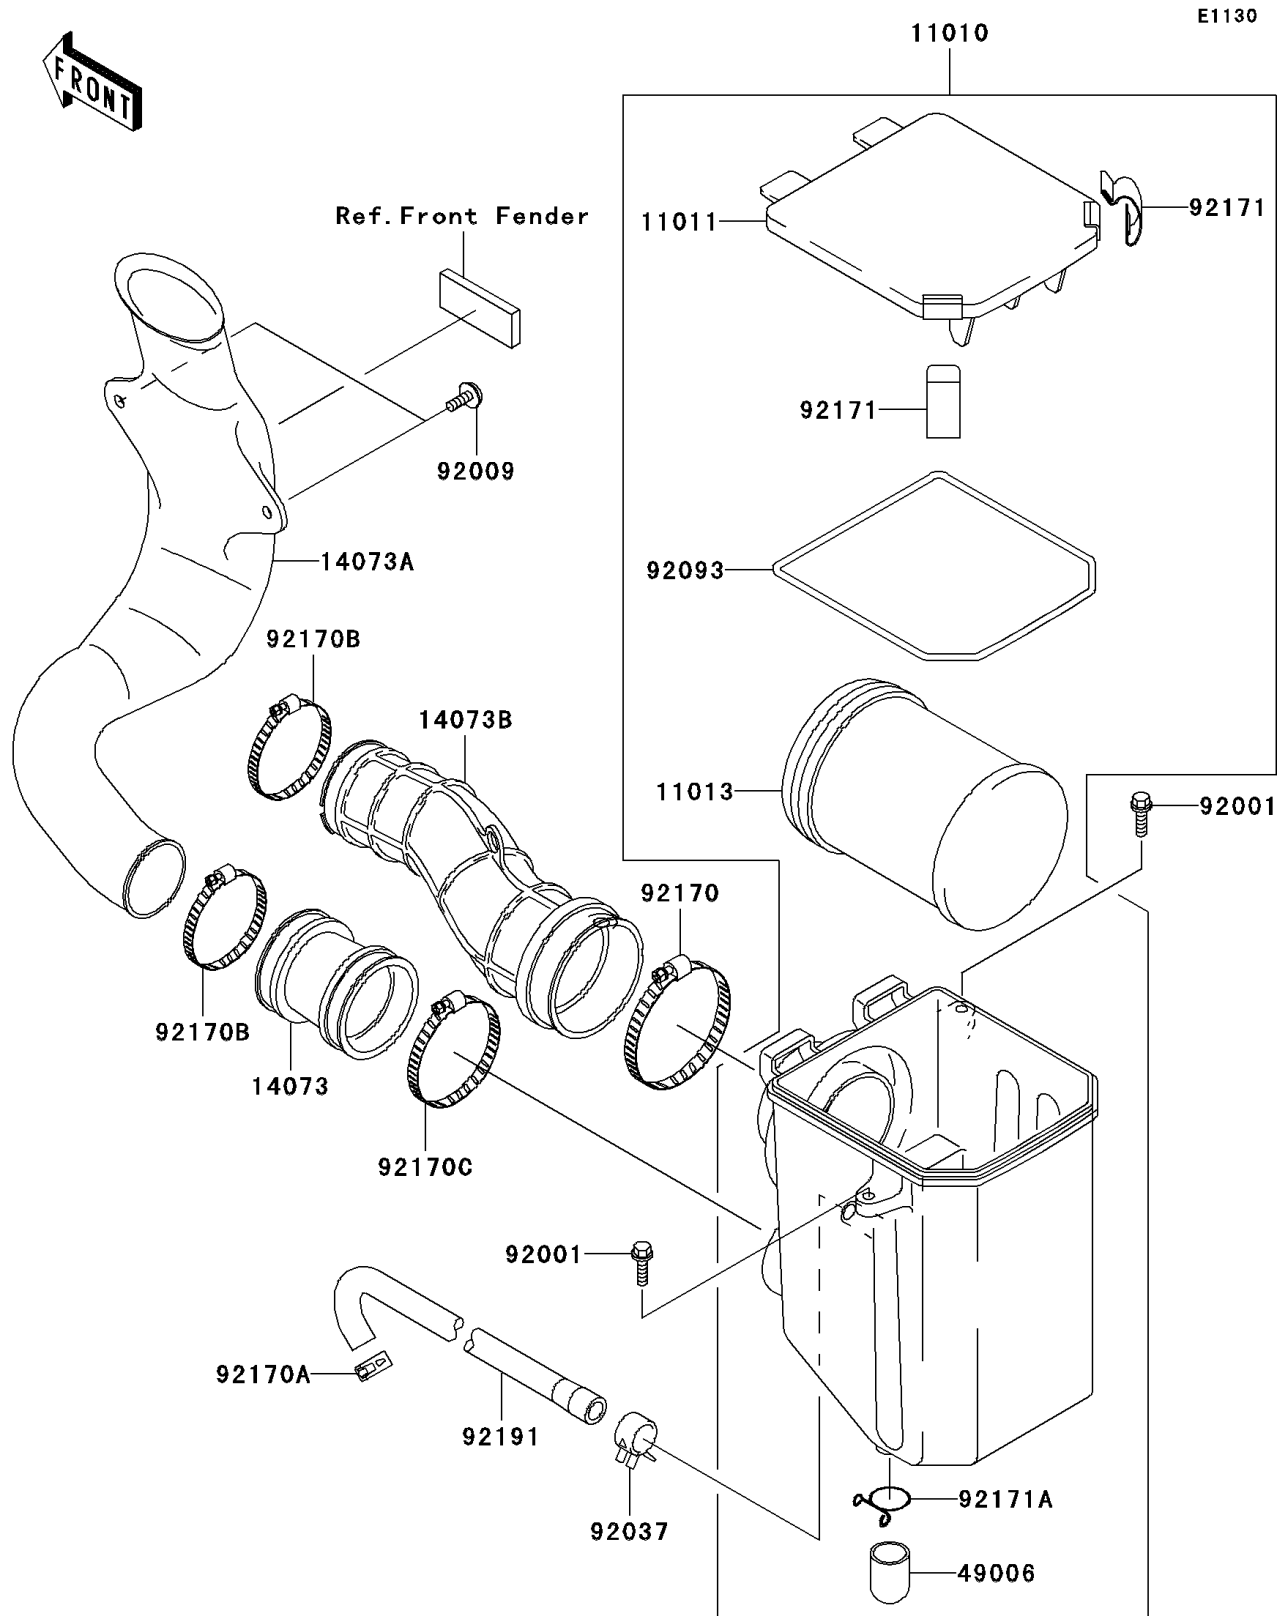

2003 Prairie® 360 4x4 Advantage Classic PARTS DIAGRAM

Air Cleaner

2003 Prairie® 360 4x4 Advantage Classic PARTS LIST

Air Cleaner

ITEM NAME	PART NUMBER	QUANTITY
FILTER-ASSY-AIR (Ref # 11010)	11010-1766	1
CASE-AIR FILTER,UPP (Ref # 11011)	11011-1639	1
ELEMENT-AIR FILTER (Ref # 11013)	11013-1292	1
DUCT,A/C-INLET (Ref # 14073)	14073-1802	1
DUCT,INLET (Ref # 14073A)	14073-1803	1
DUCT,A/C-CARBURETOR (Ref # 14073B)	14073-1823	1
BOOT (Ref # 49006)	49006-1359	1
BOLT,6X20 (Ref # 92001)	92001-1460	1
SCREW (Ref # 92009)	92009-1166	1
CLAMP (Ref # 92037)	92037-1678	1
SEAL,AIR FILTER CASE (Ref # 92093)	92093-1550	1
CLAMP (Ref # 92170)	92170-1307	1
CLAMP (Ref # 92170A)	92170-1491	1
CLAMP (Ref # 92170B)	92170-1674	1
CLAMP (Ref # 92170C)	92170-1764	1
CLAMP,AIR FILTER CASE (Ref # 92171)	92171-1426	1
CLAMP (Ref # 92171A)	92171-1427	1
TUBE,AIR CLEANER (Ref # 92191)	92191-1644	1