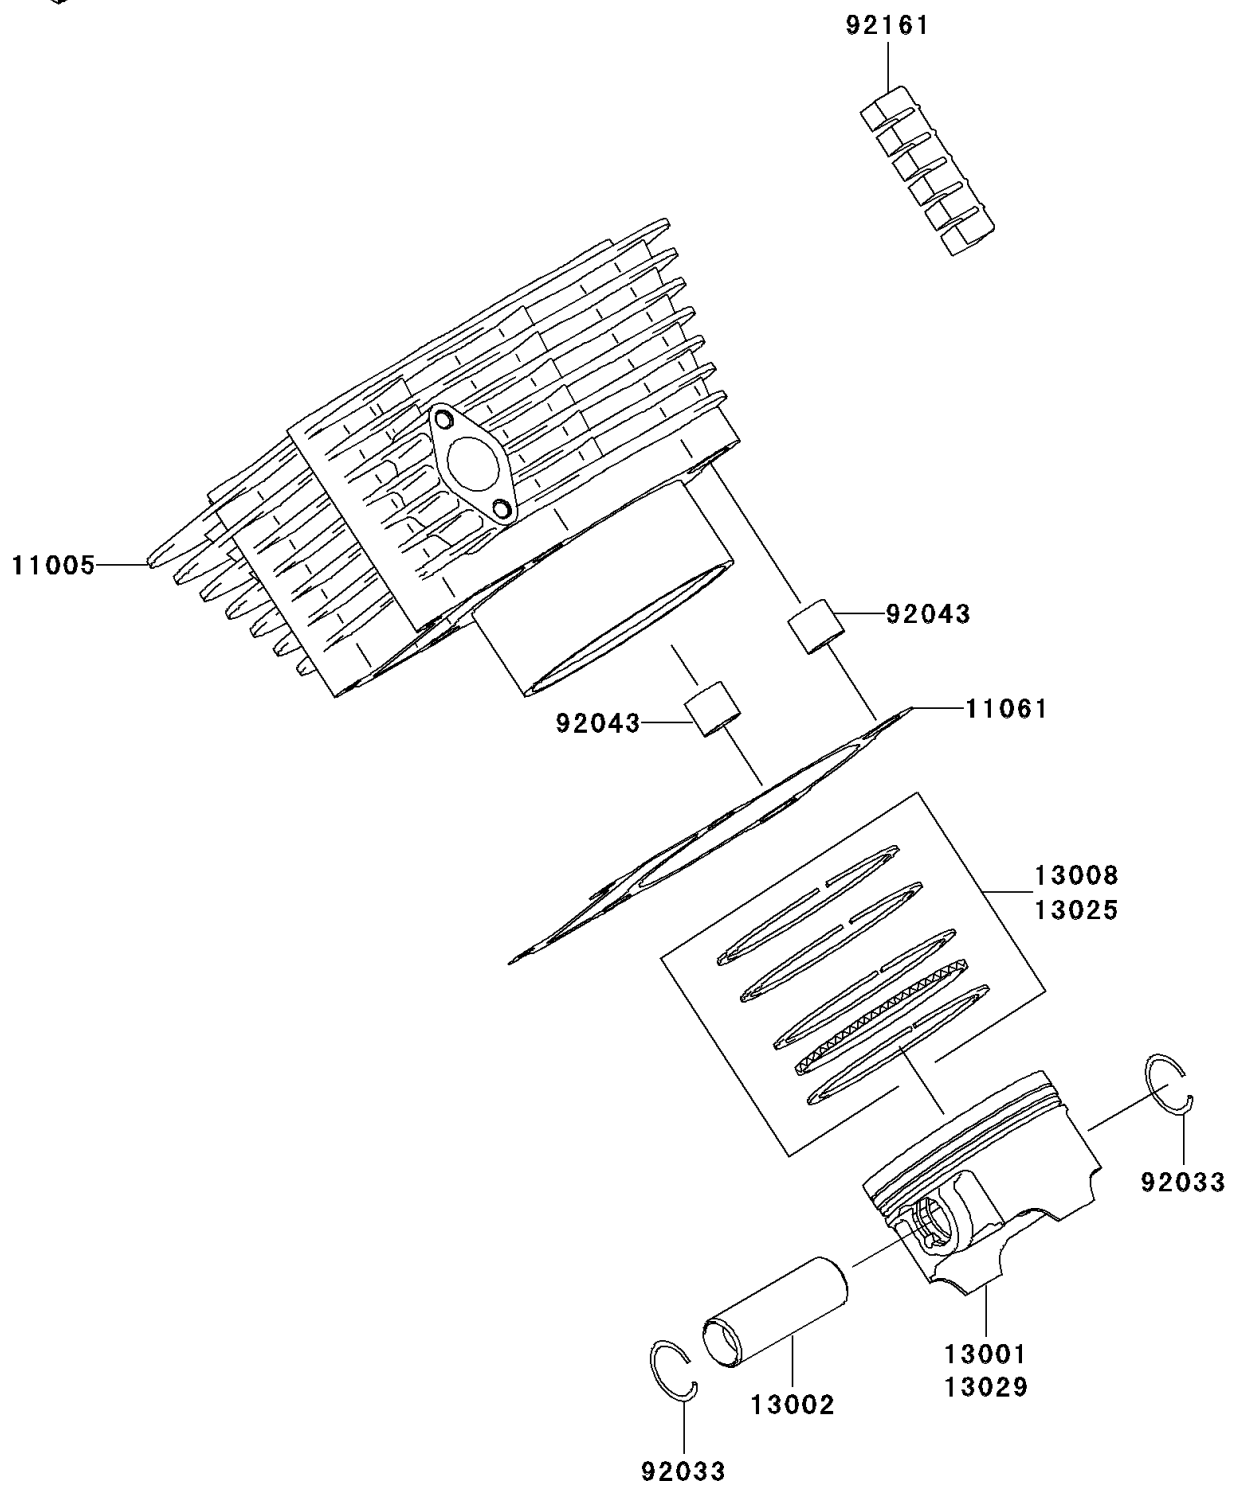

2003 Prairie® 360 4x4 Advantage Classic PARTS DIAGRAM

Cylinder/Piston(s)

E1120

2003 Prairie® 360 4x4 Advantage Classic PARTS LIST

Cylinder/Piston(s)

ITEM NAME	PART NUMBER	QUANTITY
CYLINDER-ENGINE (Ref # 11005)	11005-1980	1
GASKET,CYLINDER BASE (Ref # 11061)	11061-1085	1
PISTON-ENGINE (Ref # 13001)	13001-1652	1
PIN-PISTON (Ref # 13002)	13002-1060	1
RING-SET-PISTON (Ref # 13008)	13008-1214	1
RING-SET-PISTON L,O/S 0.50 (Ref # 13025)	13025-0002	1
PISTON-ENGINE L,O/S 0.50 (Ref # 13029)	13029-0002	1
RING-SNAP (Ref # 92033)	92033-1207	1
PIN,13X16X14 (Ref # 92043)	92043-1608	1
DAMPER,CYLINDER (Ref # 92161)	92161-1312	1