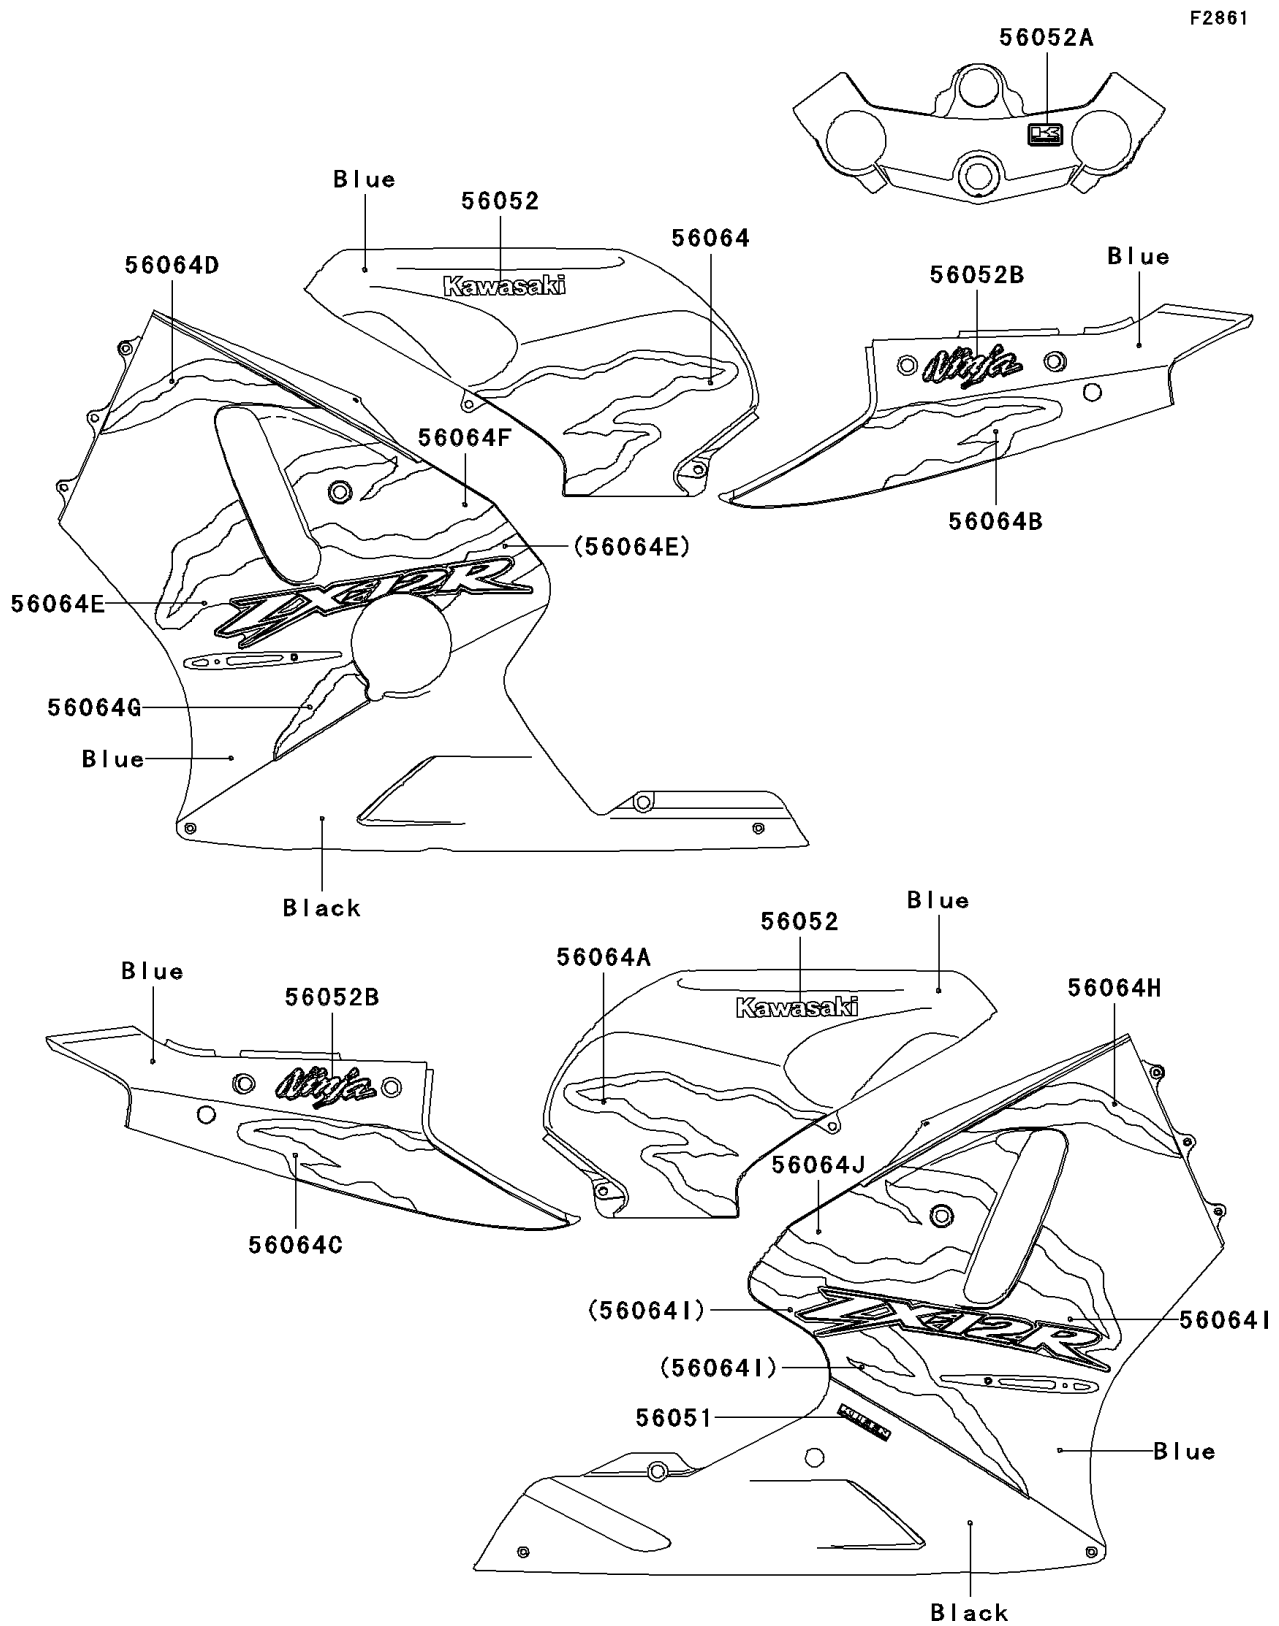

## 2001 NINJA® ZX™-12R PARTS DIAGRAM

Decals(Blue)(CN)

## 2001 NINJA® ZX™-12R PARTS LIST

Decals(Blue)(CN)

ITEM NAME	PART NUMBER	QUANTITY
MARK,LWR COWLING,KLEEN (Ref # 56051)	56051-1801	1
MARK,FUEL TANK COVER,KAWASAKI (Ref # 56052)	56052-1173	1
MARK,K.KAWASAKI (Ref # 56052A)	56052-1202	1
MARK,SEAT COVER,NINJA (Ref # 56052B)	56052-1427	1
PATTERN,FUEL TANK COVER,LH (Ref # 56064)	56064-1618	1
PATTERN,FUEL TANK COVER,RH (Ref # 56064A)	56064-1619	1
PATTERN,SEAT COVER,LH (Ref # 56064B)	56064-1620	1
PATTERN,SEAT COVER,RH (Ref # 56064C)	56064-1621	1
PATTERN,LWR COWLING,UPP,LH (Ref # 56064D)	56064-1622	1
PATTERN,LWR COWLING,LWR,FR,LH (Ref # 56064E)	56064-1623	1
PATTERN,LWR COWLING,CNT,LH (Ref # 56064F)	56064-1624	1
PATTERN,LWR COWLING,LWR,RR,LH (Ref # 56064G)	56064-1625	1
PATTERN,LWR COWLING,UPP,RH (Ref # 56064H)	56064-1626	1
PATTERN,LWR COWLING,LWR,RH (Ref # 56064I)	56064-1627	1
PATTERN,LWR COWLING,CNT,RH (Ref # 56064J)	56064-1628	1