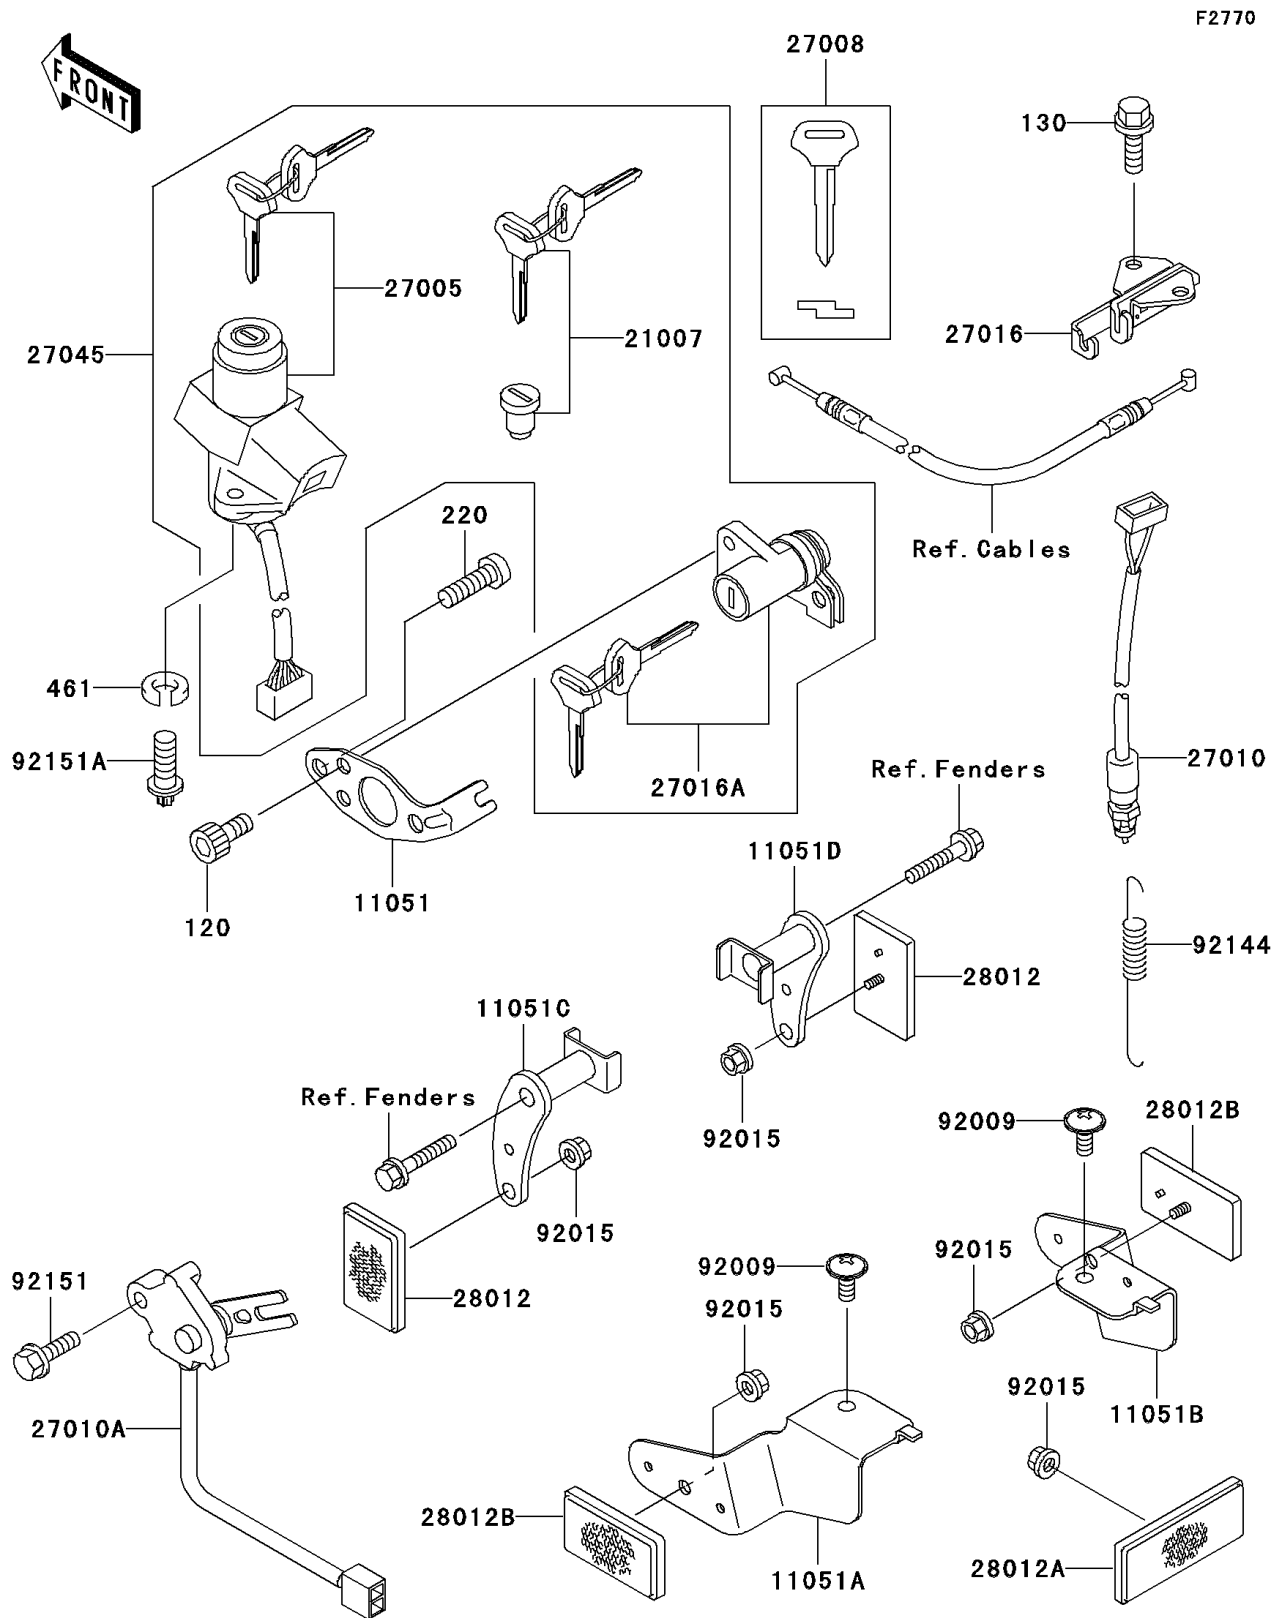

## 2001 NINJA® ZX™-12R PARTS DIAGRAM

Ignition Switch/Locks/Reflectors

## 2001 NINJA® ZX™-12R PARTS LIST

Ignition Switch/Locks/Reflectors

ITEM NAME	PART NUMBER	QUANTITY
BOLT-SOCKET (Ref # 120)	120S0512	1
BOLT-FLANGED (Ref # 130)	130J0612	1
SCREW-PAN-CROS,6X12 (Ref # 220)	220C0612	1
WASHER-SPRING (Ref # 461)	461L0600	1
BRACKET,SEAT LOCK (Ref # 11051)	11051-1370	1
BRACKET,REFLECTOR,RR,LH (Ref # 11051A)	11051-1481	1
BRACKET,REFLECTOR,RR,RH (Ref # 11051B)	11051-1482	1
BRACKET,REFLECTOR,FR,LH (Ref # 11051C)	11051-1662	1
BRACKET,REFLECTOR,FR,RH (Ref # 11051D)	11051-1663	1
ROTOR,LOCK,TANK CAP (Ref # 21007)	21007-5042	1
SWITCH-ASSY-IGNITION (Ref # 27005)	27005-5120	1
KEY-LOCK,BLANK (Ref # 27008)	27008-1189	1
SWITCH,BRAKE LAMP (Ref # 27010)	27010-1152	1
SWITCH,SIDE STAND (Ref # 27010A)	27010-1407	1
LOCK-ASSY,SEAT STRIKER (Ref # 27016)	27016-1115	1
LOCK-ASSY,SEAT (Ref # 27016A)	27016-5261	1
SWITCH-ASSY (Ref # 27045)	27045-5141	1
REFLECTOR-REFLEX (Ref # 28012)	28012-1003	1
REFLECTOR-REFLEX (Ref # 28012A)	28012-1077	1
REFLECTOR-REFLEX (Ref # 28012B)	28012-1088	1
SCREW,6X14 (Ref # 92009)	92009-1662	1
NUT,FLANGED,5MM (Ref # 92015)	92015-1259	1
SPRING,REAR BRAKE SWITCH (Ref # 92144)	92144-1753	1
BOLT,FLANGED,6X30 (Ref # 92151)	92151-1216	1
BOLT,TORX,6X16 (Ref # 92151A)	92151-1911	1