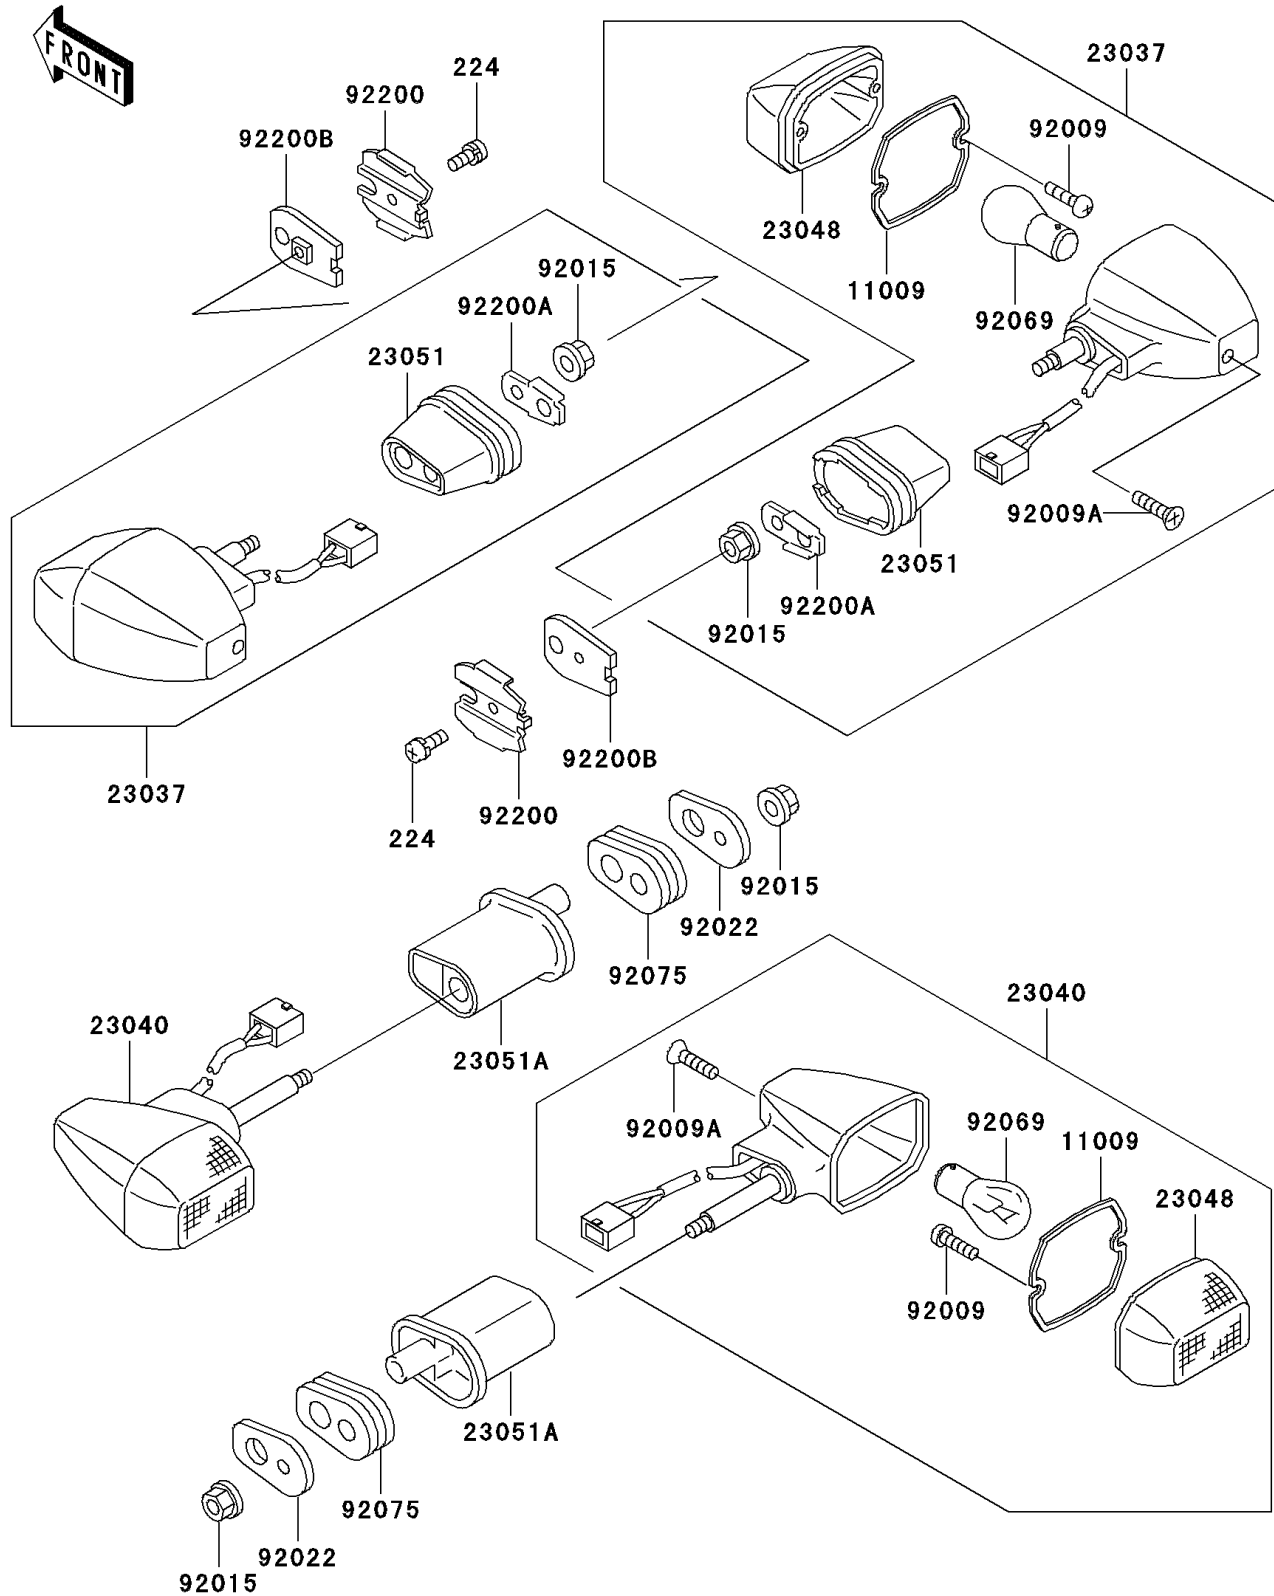

2001 NINJA® ZX™-12R PARTS DIAGRAM

Turn Signals

F2730

2001 NINJA® ZX™-12R PARTS LIST

Turn Signals

ITEM NAME	PART NUMBER	QUANTITY
SCREW-PAN-WP-CROS,4X8 (Ref # 224)	224C0408	1
GASKET,SIGNAL LAMP (Ref # 11009)	11009-1402	1
LAMP-ASSY-SIGNAL,FR (Ref # 23037)	23037-1393	1
LAMP-SIGNAL,RR (Ref # 23040)	23040-1285	1
LENS-SIGNAL LAMP (Ref # 23048)	23048-1054	1
BRACKET-SIGNAL LAMP,FR (Ref # 23051)	23051-1207	1
BRACKET-SIGNAL LAMP (Ref # 23051A)	23051-1248	1
SCREW,TAPPING,3X16 (Ref # 92009)	92009-1115	1
SCREW,TAPPING,4X20 (Ref # 92009A)	92009-1304	1
NUT,FLANGED,6MM (Ref # 92015)	92015-1367	1
WASHER,SIGNAL LAMP (Ref # 92022)	92022-1672	1
BULB,12V 32CP(23W) (Ref # 92069)	92069-055	1
DAMPER,SIGNAL LAMP (Ref # 92075)	92075-1698	1
WASHER,SIGNAL LAMP (Ref # 92200)	92200-1016	1
WASHER (Ref # 92200A)	92200-1021	1
WASHER,SIGNAL LAMP (Ref # 92200B)	92200-1520	1