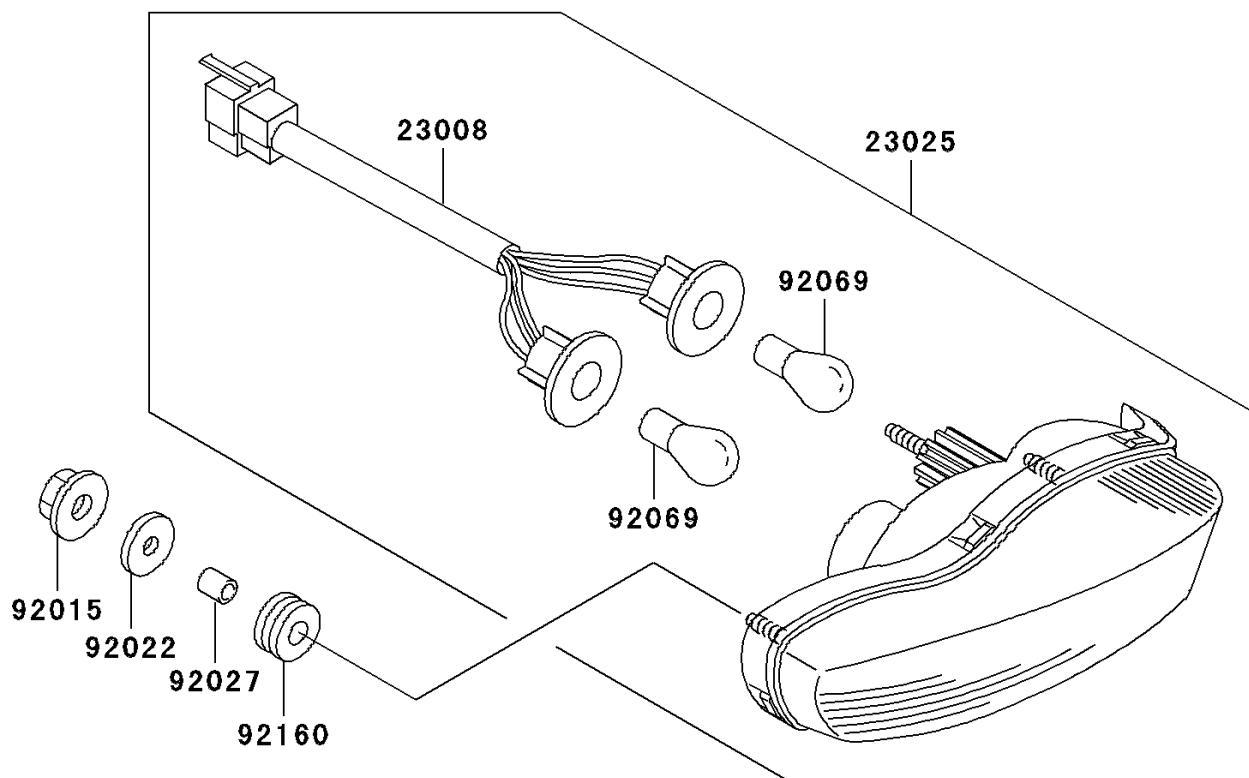

2001 NINJA® ZX™-12R PARTS DIAGRAM

Taillight(s)

F2720

2001 NINJA® ZX™-12R PARTS LIST

Taillight(s)

ITEM NAME	PART NUMBER	QUANTITY
BRACKET,LICENSE (Ref # 11045)	11045-1387	1
SOCKET-ASSY,TAIL LAMP (Ref # 23008)	23008-1364	1
LAMP-TAIL (Ref # 23025)	23025-1290	1
NUT,FLANGED,6MM (Ref # 92015)	92015-1367	1
WASHER,6.5X20X1.6 (Ref # 92022)	92022-1557	1
COLLAR,6.8X10X12 (Ref # 92027)	92027-162	1
BULB,12V 21/5W (Ref # 92069)	92069-063	1
BOLT,6X16 (Ref # 92150)	92150-1909	1
DAMPER (Ref # 92160)	92160-1162	1