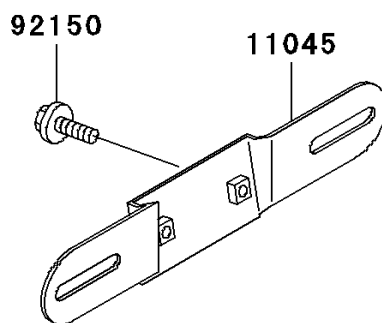

2001 NINJA® ZX™-12R PARTS DIAGRAM

Taillight(s)

F2720

2001 NINJA® ZX™-12R PARTS LIST

Taillight(s)

ITEM NAME	PART NUMBER	QUANTITY
BRACKET,LICENSE (Ref # 11045)	11045-1387	1
SOCKET-ASSY,TAIL LAMP (Ref # 23008)	23008-1364	1
LAMP-TAIL (Ref # 23025)	23025-1290	1
NUT,FLANGED,6MM (Ref # 92015)	92015-1367	1
WASHER,6.5X20X1.6 (Ref # 92022)	92022-1557	1
COLLAR,6.8X10X12 (Ref # 92027)	92027-162	1
BULB,12V 21/5W (Ref # 92069)	92069-063	1
BOLT,6X16 (Ref # 92150)	92150-1909	1
DAMPER (Ref # 92160)	92160-1162	1