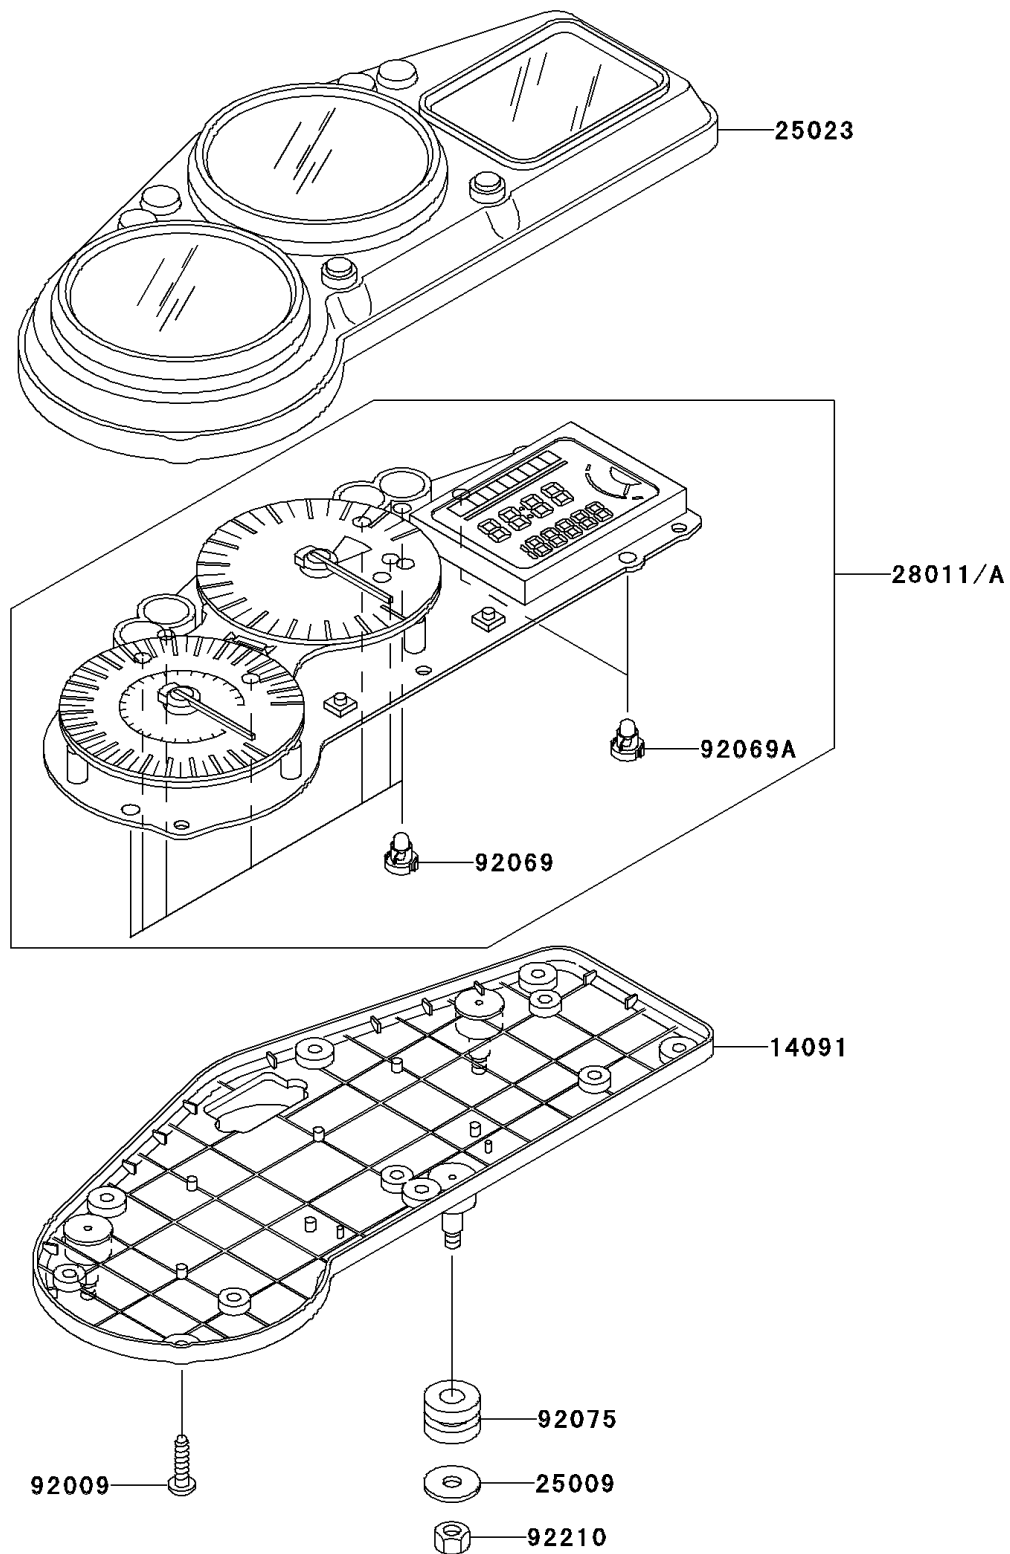

## 2001 NINJA® ZX™-12R PARTS DIAGRAM

Meter(s)

F2530

## 2001 NINJA® ZX™-12R PARTS LIST

Meter(s)

ITEM NAME	PART NUMBER	QUANTITY
COVER,METER HOUSING (Ref # 14091)	14091-1147	1
WASHER,5.2X16X1.2 (Ref # 25009)	25009-004	1
COVER-METER CASE,UPP (Ref # 25023)	25023-1252	1
SCREW,4X16,BLACK (Ref # 92009)	92009-1158	1
BULB,T3.4,12V1.1W (Ref # 92069)	92069-1110	1
BULB,T3,12V0.7W (Ref # 92069A)	92069-1113	1
DAMPER,METER BRACKET (Ref # 92075)	92075-1435	1
NUT,5MM (Ref # 92210)	92210-1124	1
METER,SPEED&TACHO,MPH (Ref # 28011)	28011-1222	1
METER,SPEED&TACHO,KPH (Ref # 28011A)	28011-1223	1