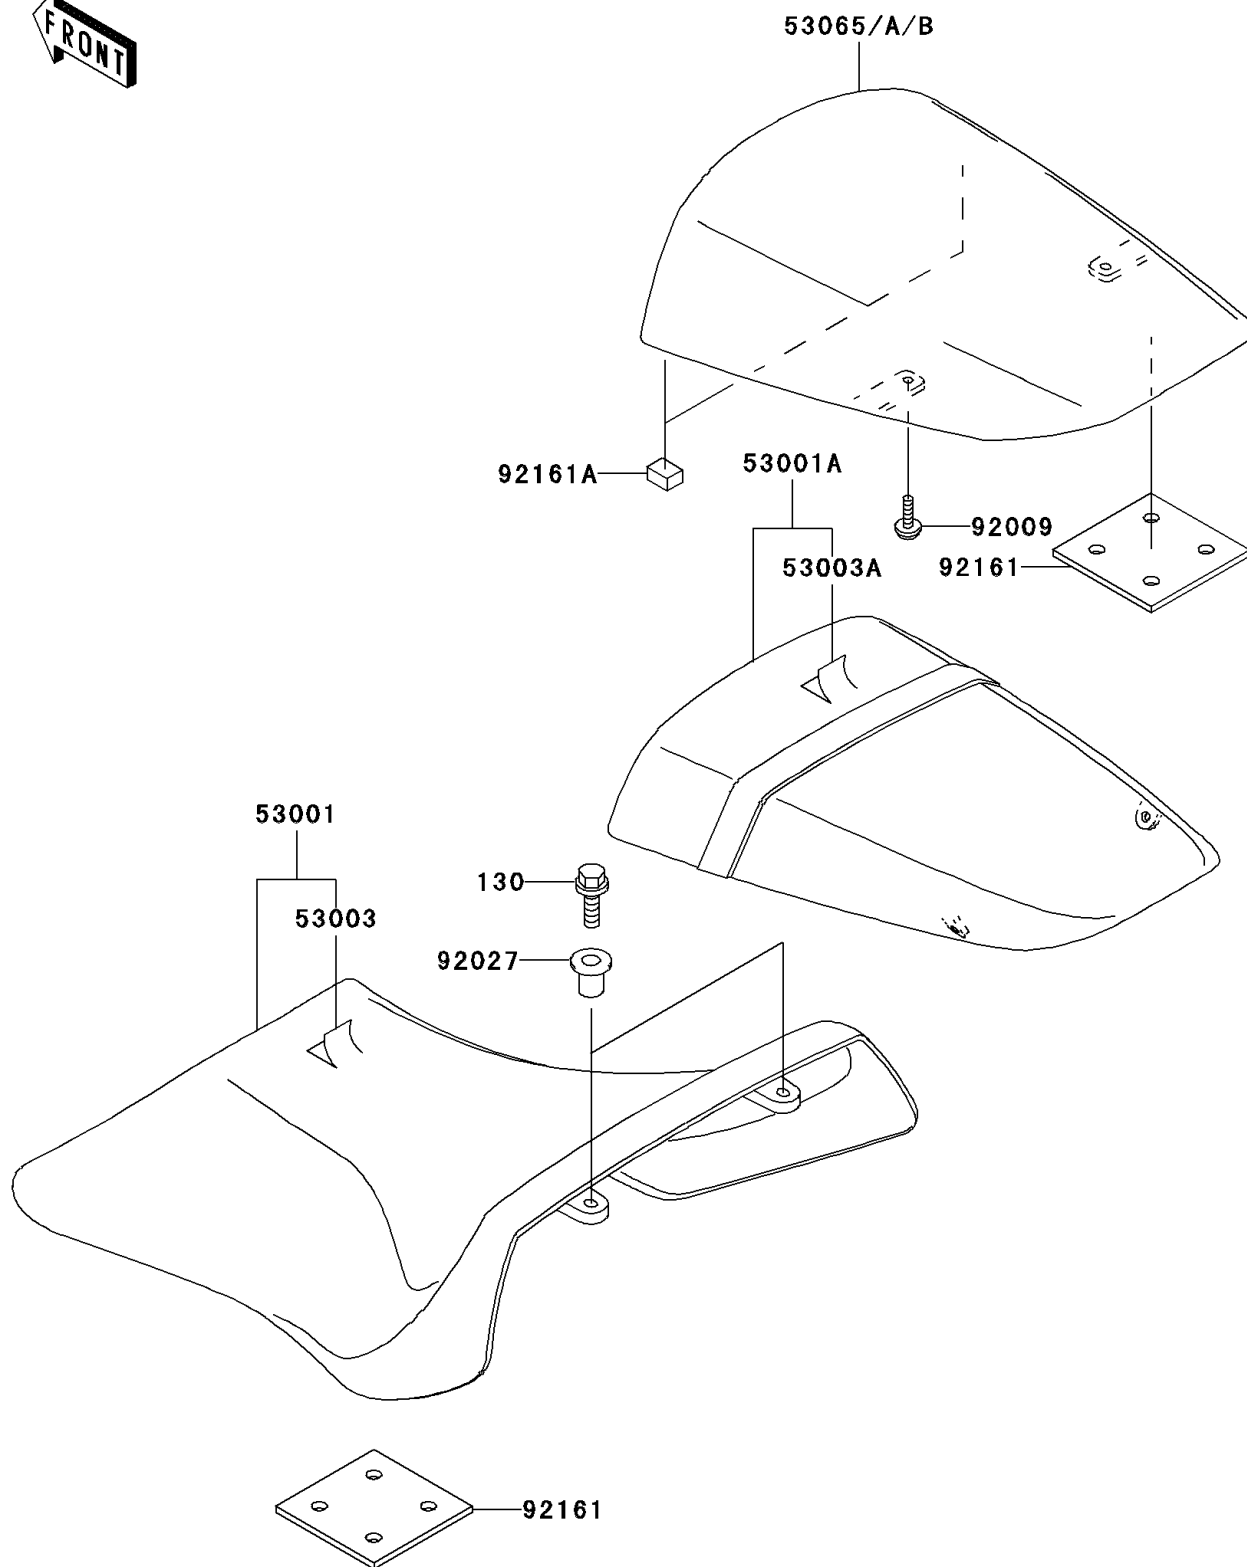

## 2001 NINJA® ZX™-12R PARTS DIAGRAM

Seat

F2510

## 2001 NINJA® ZX™-12R PARTS LIST

Seat

ITEM NAME	PART NUMBER	QUANTITY
BOLT-FLANGED,6X25 (Ref # 130)	130J0625	1
SEAT-ASSY,FR,BLACK (Ref # 53001)	53001-1914-MA	1
SEAT-ASSY,RR,W/BAND,BLACK (Ref # 53001A)	53001-1959-MA	1
LEATHER,FRONT SEAT,BLACK (Ref # 53003)	53003-1444-MA	1
LEATHER,REAR SEAT,BLACK (Ref # 53003A)	53003-1445-MA	1
COVER SEAT,M.P.SILVER (Ref # 53065A)	53065-1051-GU	1
COVER SEAT,C.L.GREEN (Ref # 53065B)	53065-1051-8N	1
SCREW,5X16 (Ref # 92009)	92009-1909	1
COLLAR,L=12 (Ref # 92027)	92027-1062	1
DAMPER (Ref # 92161)	92161-1149	1
DAMPER (Ref # 92161A)	92161-1164	1
COVER SEAT,C.L.BLUE (Ref # 53065)	53065-1051-E1	1