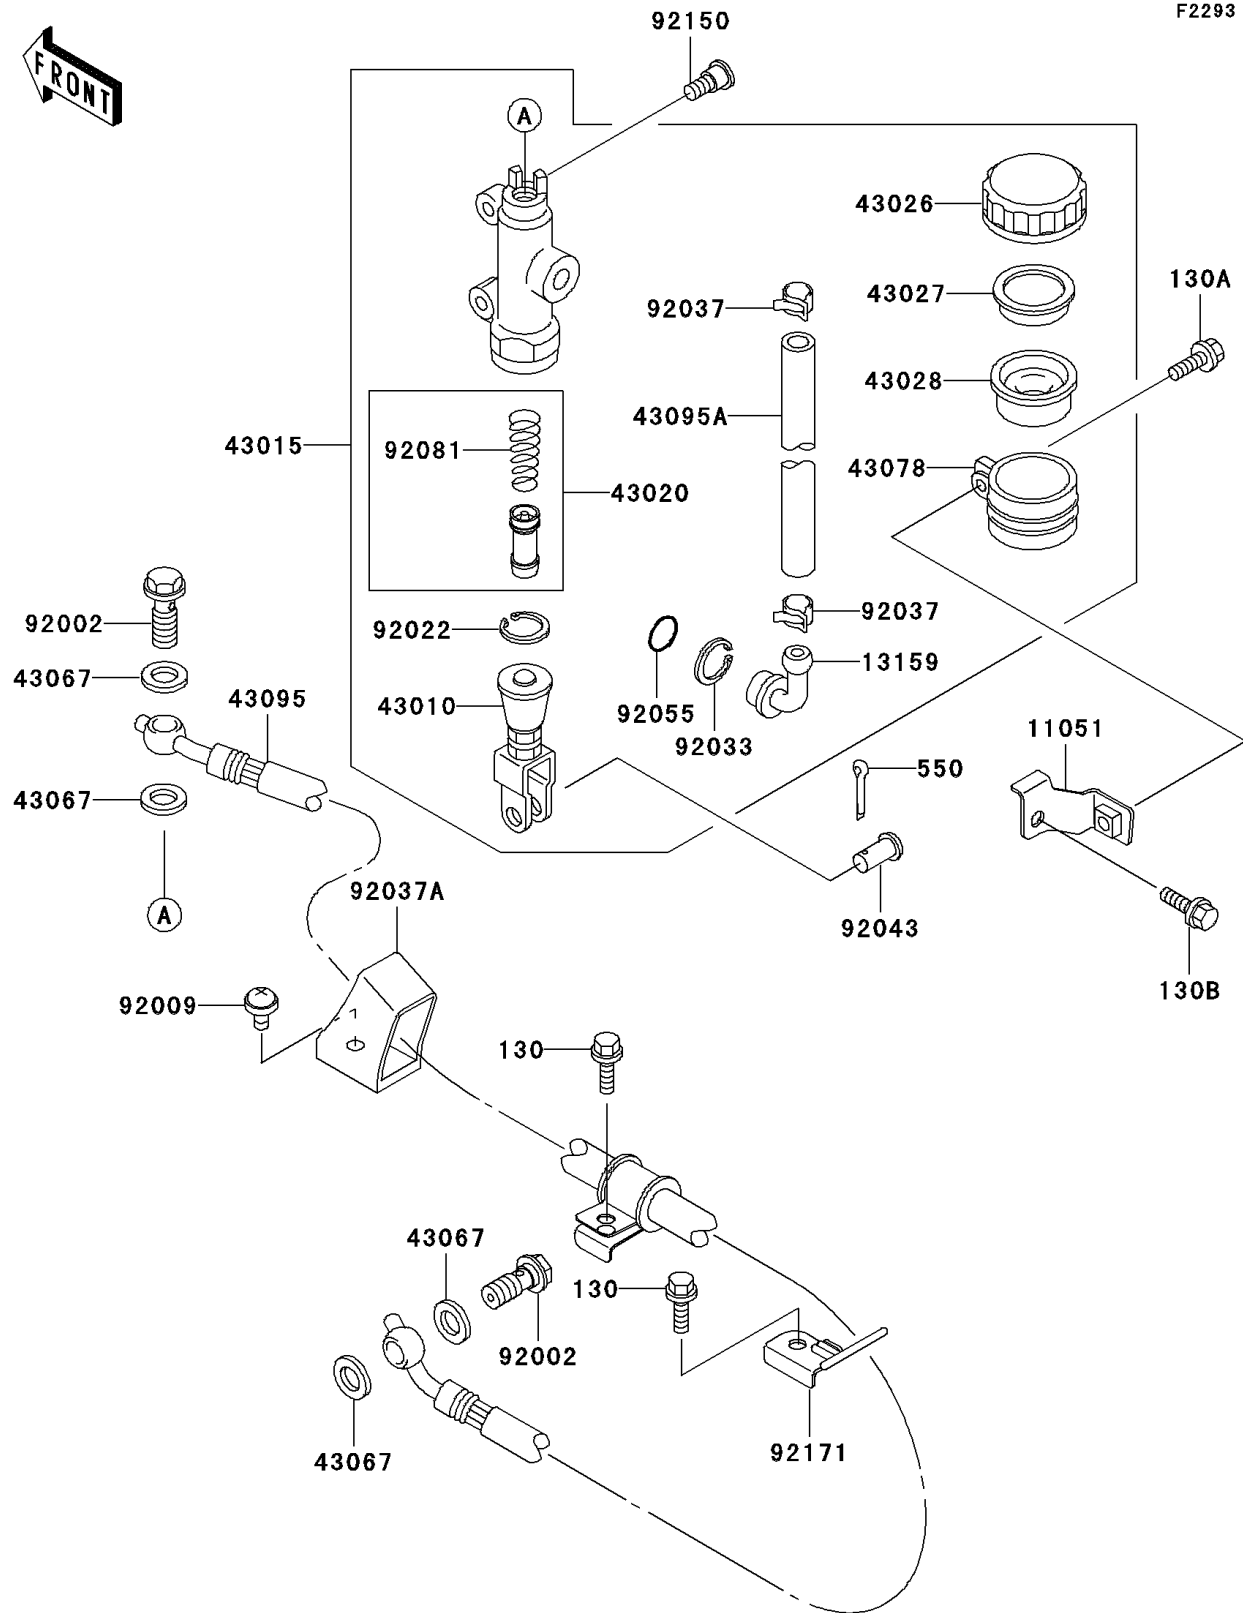

## 2001 NINJA® ZX™-12R PARTS DIAGRAM

Rear Master Cylinder

## 2001 NINJA® ZX™-12R PARTS LIST

Rear Master Cylinder

ITEM NAME	PART NUMBER	QUANTITY
BOLT-FLANGED (Ref # 130)	130J0610	1
BOLT-FLANGED,6X16,BLACK (Ref # 130A)	130J0616	1
BOLT-FLANGED (Ref # 130B)	130J0620	1
PIN-COTTER,2.0X15 (Ref # 550)	550D2015	1
BRACKET,RESERVOIR TANK (Ref # 11051)	11051-1378	1
CONNECTOR,RR MASTER CYLINDER (Ref # 13159)	13159-1052	1
ROD-ASSY-BRAKE (Ref # 43010)	43010-1055	1
CYLINDER-ASSY-MASTER,RR (Ref # 43015)	43015-1649	1
PISTON-COMP-BRAKE (Ref # 43020)	43020-1057	1
CAP-BRAKE (Ref # 43026)	43026-1051	1
PLATE-DIAPHRAGM (Ref # 43027)	43027-1051	1
DIAPHRAGM,MASTER CYLINDER (Ref # 43028)	43028-1057	1
WASHER,10.5X15X1.5 (Ref # 43067)	43067-001	1
RESERVOIR,RR MASTER CYLINDER (Ref # 43078)	43078-1082	1
HOSE-BRAKE,RR (Ref # 43095)	43095-1154	1
HOSE-BRAKE,RR MASTER CYLINDER (Ref # 43095A)	43095-1161	1
BOLT,OIL,L=23 (Ref # 92002)	92002-1888	1
SCREW,6X10 (Ref # 92009)	92009-1661	1
WASHER,CIRCRIP (Ref # 92022)	92022-1601	1
RING-SNAP,20.5MM (Ref # 92033)	92033-1186	1
CLAMP,BRAKE HOSE (Ref # 92037)	92037-1547	1
CLAMP,HOSE (Ref # 92037A)	92037-1896	1
PIN,8MM (Ref # 92043)	92043-1303	1
RING-O,MASTER CYLINDER (Ref # 92055)	92055-1251	1
SPRING,MASTER CYLINDER (Ref # 92081)	92081-1737	1
BOLT,SOCKET,8X30 (Ref # 92150)	92150-1843	1
CLAMP,BRAKE HOSE,RR (Ref # 92171)	92171-1162	1