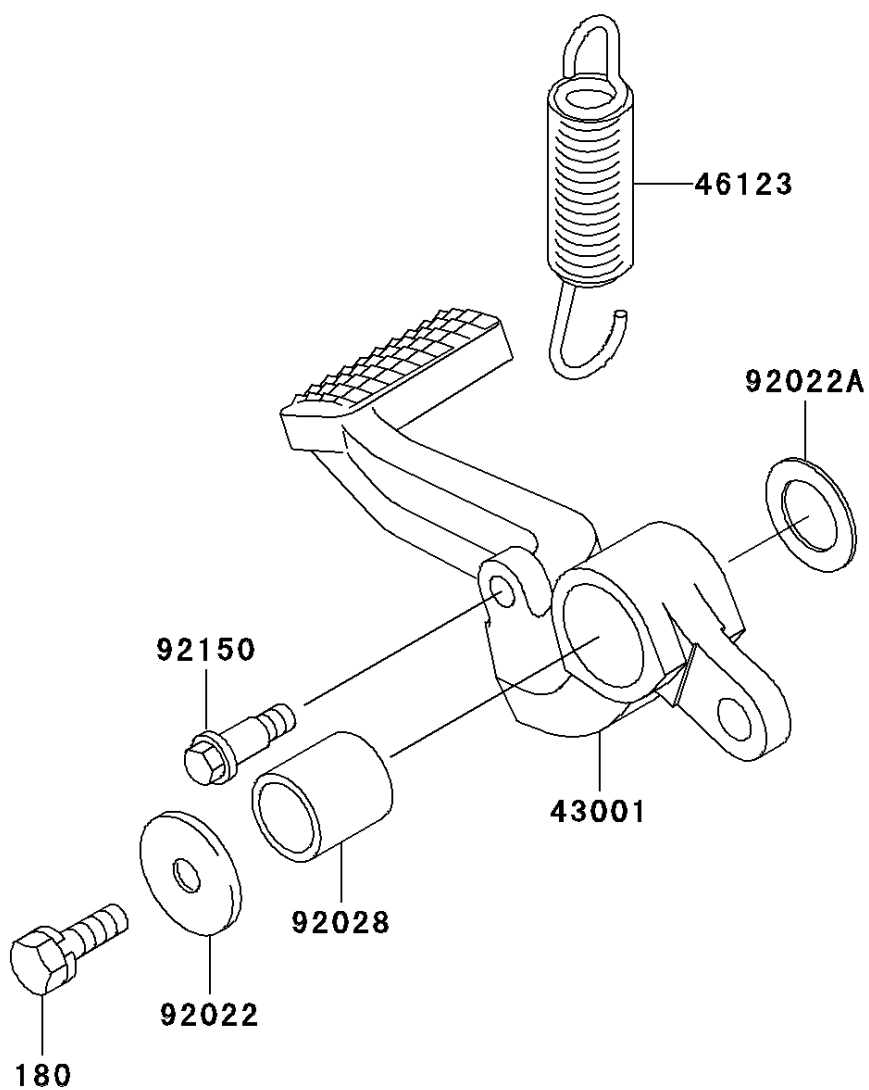

2001 NINJA® ZX™-12R PARTS DIAGRAM

Brake Pedal/Torque Link

F2260

2001 NINJA® ZX™-12R PARTS LIST

Brake Pedal/Torque Link

ITEM NAME	PART NUMBER	QUANTITY
BOLT-UPSET-WS (Ref # 180)	180H0614	1
LEVER-BRAKE,PEDAL (Ref # 43001)	43001-1421	1
SPRING-COMP,BRAKE PEDAL RETURN (Ref # 46123)	46123-1058	1
WASHER,7X28X1.6 (Ref # 92022)	92022-1282	1
WASHER,15.3X24X1 (Ref # 92022A)	92022-326	1
BUSHING,BRAKE PEDAL (Ref # 92028)	92028-1282	1
BOLT,6MM (Ref # 92150)	92150-1113	1