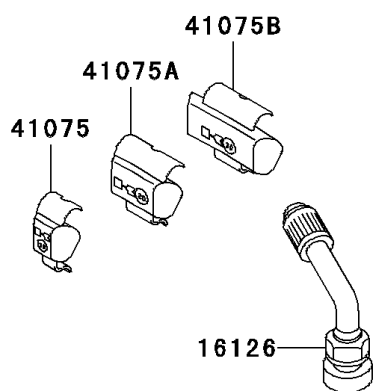

2001 NINJA® ZX™-12R PARTS DIAGRAM

Tires

F2210

2001 NINJA® ZX™-12R PARTS LIST

Tires

ITEM NAME	PART NUMBER	QUANTITY
VALVE,TIRE (Ref # 16126)	16126-1390	1
TIRE,FR,120/70ZR17(58W),D207FW (Ref # 41009)	41009-1254	1
TIRE,RR,200/50ZR17(75W),D207 (Ref # 41009A)	41009-1255	1
BALANCER-WHEEL,10G,SILVER (Ref # 41075)	41075-1014	1
BALANCER-WHEEL,20G,SILVER (Ref # 41075A)	41075-1015	1
BALANCER-WHEEL,30G,SILVER (Ref # 41075B)	41075-1016	1