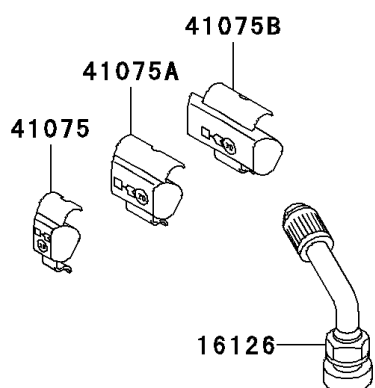

2001 NINJA® ZX™-12R PARTS DIAGRAM

Tires

F2210

2001 NINJA® ZX™-12R PARTS LIST

Tires

ITEM NAME	PART NUMBER	QUANTITY
VALVE,TIRE (Ref # 16126)	16126-1390	1
TIRE,FR,120/70ZR17(58W),D207FW (Ref # 41009)	41009-1254	1
TIRE,RR,200/50ZR17(75W),D207 (Ref # 41009A)	41009-1255	1
BALANCER-WHEEL,10G,SILVER (Ref # 41075)	41075-1014	1
BALANCER-WHEEL,20G,SILVER (Ref # 41075A)	41075-1015	1
BALANCER-WHEEL,30G,SILVER (Ref # 41075B)	41075-1016	1