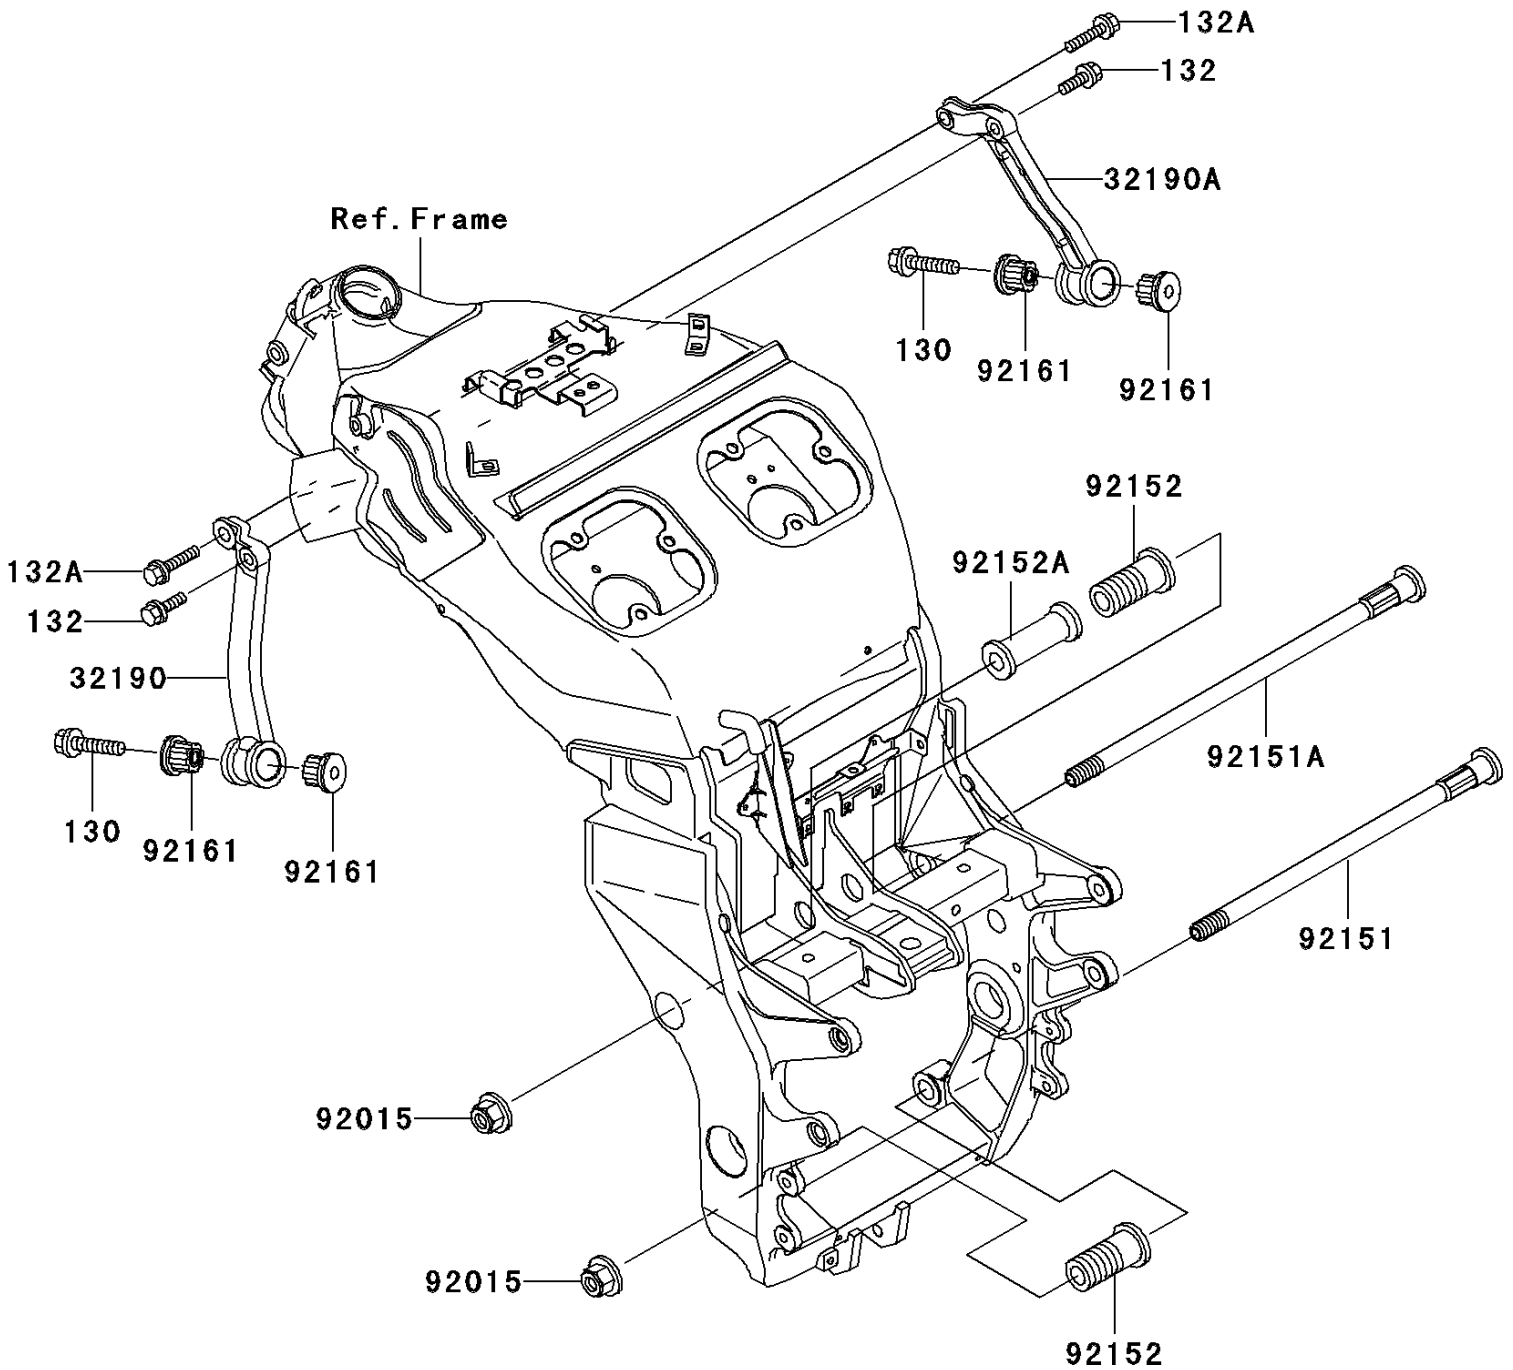

2001 NINJA® ZX™-12R PARTS DIAGRAM

Frame Fittings

F2131

2001 NINJA® ZX™-12R PARTS LIST

Frame Fittings

ITEM NAME	PART NUMBER	QUANTITY
BOLT-FLANGED (Ref # 130)	130J1065	1
BOLT-FLANGED-SMALL (Ref # 132)	132J0830	1
BOLT-FLANGED-SMALL,8X50 (Ref # 132A)	132J0850	1
BRACKET-ENGINE,FR,LH,F.S.BLACK (Ref # 32190)	32190-1188-8F	1
BRACKET-ENGINE,FR,RH,F.S.BLACK (Ref # 32190A)	32190-1189-8F	1
NUT,FLANGED,12MM (Ref # 92015)	92015-1433	1
BOLT,12X268 (Ref # 92151)	92151-1558	1
BOLT,12X312 (Ref # 92151A)	92151-1559	1
COLLAR,L=51 (Ref # 92152)	92152-1185	1
COLLAR,L=65 (Ref # 92152A)	92152-1186	1
DAMPER,ENGINE MOUNT (Ref # 92161)	92161-1072	1