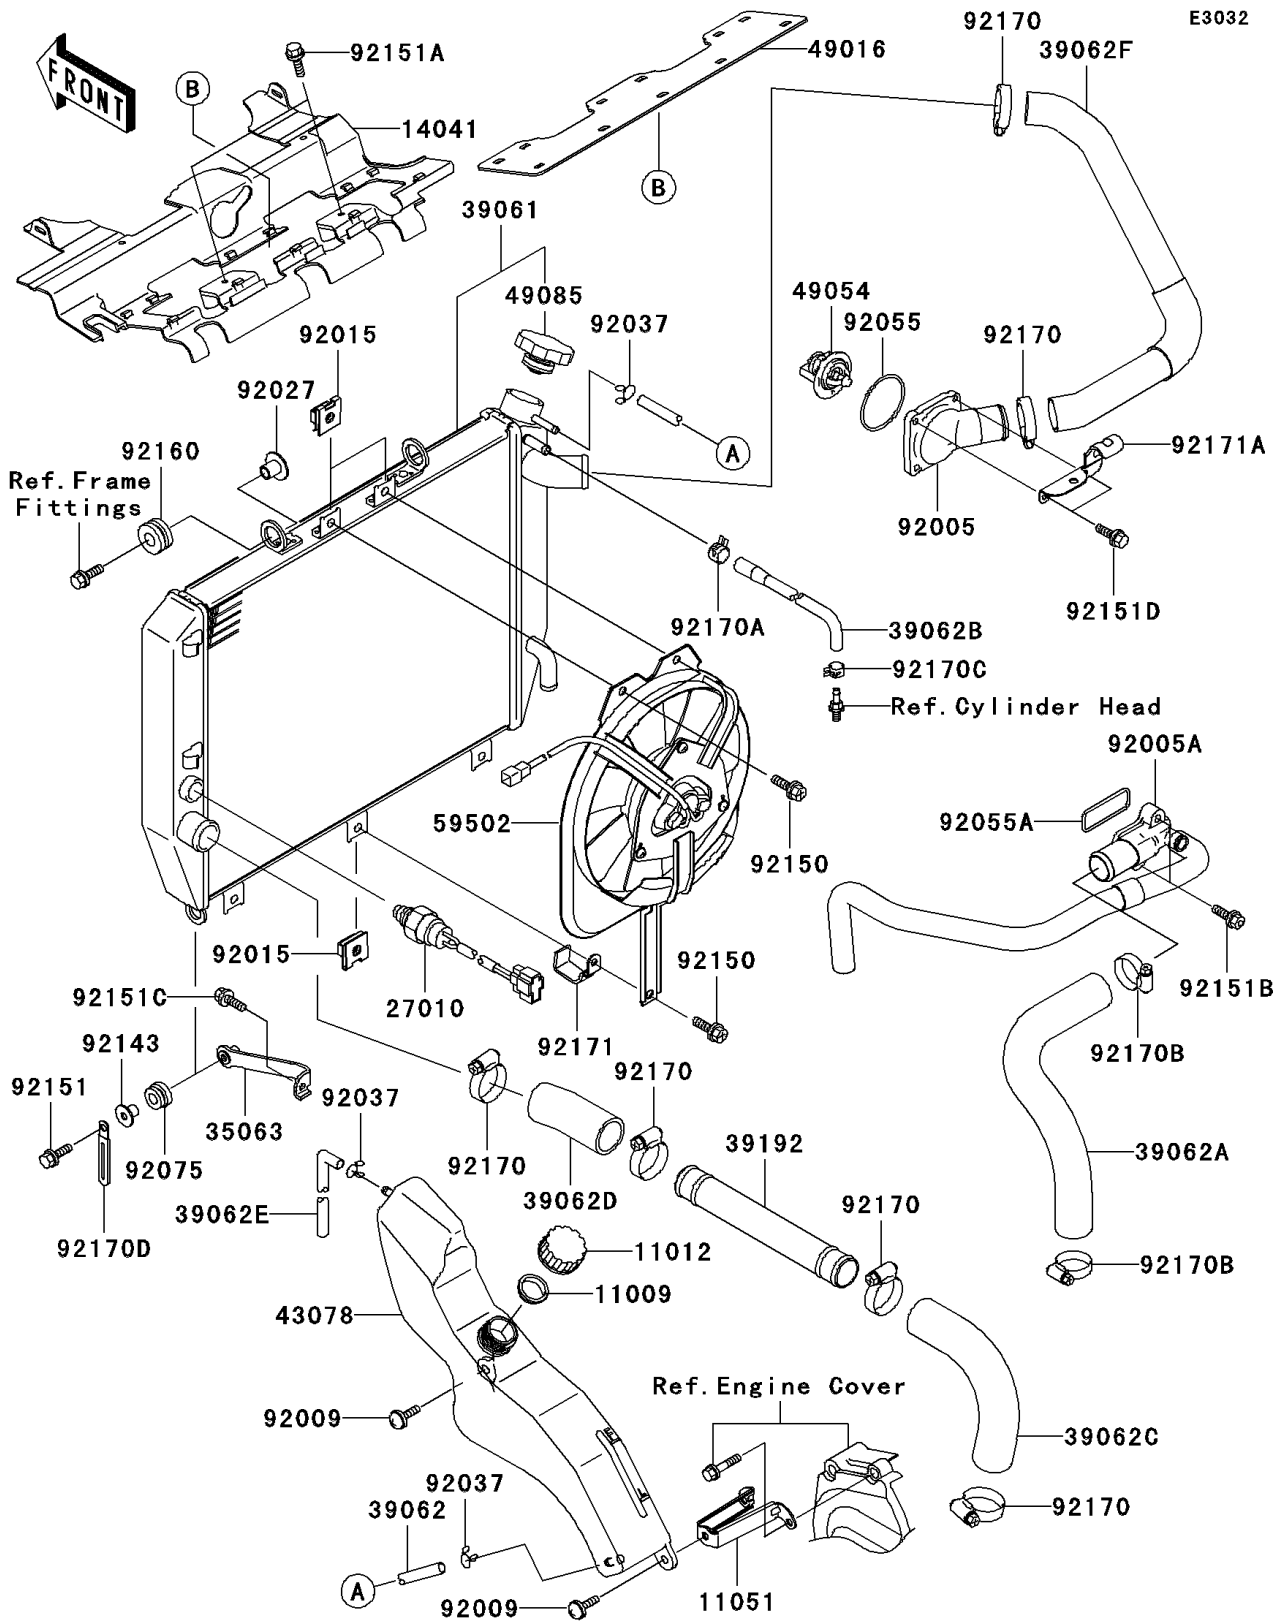

## 2001 NINJA® ZX™-12R PARTS DIAGRAM

Radiator

## 2001 NINJA® ZX™-12R PARTS LIST

Radiator

ITEM NAME	PART NUMBER	QUANTITY
GASKET,RESERVOIR TANK CAP (Ref # 11009)	11009-1145	1
CAP (Ref # 11012)	11012-1084	1
BRACKET (Ref # 11051)	11051-1435	1
COVER-COMP (Ref # 14041)	14041-1144	1
SWITCH (Ref # 27010)	27010-1418	1
STAY (Ref # 35063)	35063-1058	1
RADIATOR-ASSY (Ref # 39061)	39061-1299	1
HOSE-COOLING,RADIATOR-RESERVE (Ref # 39062)	39062-1719	1
HOSE-COOLING,PUMP-CYLINDER (Ref # 39062A)	39062-1792	1
HOSE-COOLING,RADIATOR (Ref # 39062B)	39062-1794	1
HOSE-COOLING,PIPE-PUMP (Ref # 39062C)	39062-1795	1
HOSE-COOLING,RADIATOR-PIPE (Ref # 39062D)	39062-1807	1
HOSE-COOLING (Ref # 39062E)	39062-1862	1
HOSE-COOLING,HEAD-RADIATOR (Ref # 39062F)	39062-1863	1
PIPE-WATER (Ref # 39192)	39192-1129	1
RESERVOIR (Ref # 43078)	43078-1182	1
COVER-SEAL (Ref # 49016)	49016-1205	1
THERMOSTAT (Ref # 49054)	49054-1067	1
CAP-ASSY-PRESSURE (Ref # 49085)	49085-1078	1
FAN-ASSY (Ref # 59502)	59502-1133	1
FITTING (Ref # 92005)	92005-1362	1
FITTING (Ref # 92005A)	92005-1364	1
SCREW,6X14 (Ref # 92009)	92009-1288	1
NUT (Ref # 92015)	92015-1487	1
COLLAR,L=14 (Ref # 92027)	92027-1134	1
CLAMP,TUBE (Ref # 92037)	92037-147	1
RING-O,53.5X2.6 (Ref # 92055)	92055-112	1
RING-O (Ref # 92055A)	92055-1402	1
DAMPER,RUBBER (Ref # 92075)	92075-1123	1

## 2001 NINJA® ZX™-12R PARTS LIST

Radiator

ITEM NAME	PART NUMBER	QUANTITY
COLLAR (Ref # 92143)	92143-1353	1
BOLT,6X12 (Ref # 92150)	92150-1186	1
BOLT,6X25 (Ref # 92151)	92151-1225	1
BOLT,6X12 (Ref # 92151A)	92151-1239	1
BOLT,6X25 (Ref # 92151B)	92151-1546	1
BOLT,6X16 (Ref # 92151C)	92151-1774	1
BOLT (Ref # 92151D)	92151-1776	1
DAMPER (Ref # 92160)	92160-1007	1
CLAMP (Ref # 92170)	92170-1036	1
CLAMP (Ref # 92170A)	92170-1201	1
CLAMP,COOLING HOSE (Ref # 92170B)	92170-1284	1
CLAMP (Ref # 92170C)	92170-1493	1
CLAMP (Ref # 92170D)	92170-1514	1
CLAMP (Ref # 92171)	92171-1177	1
CLAMP (Ref # 92171A)	92171-1215	1