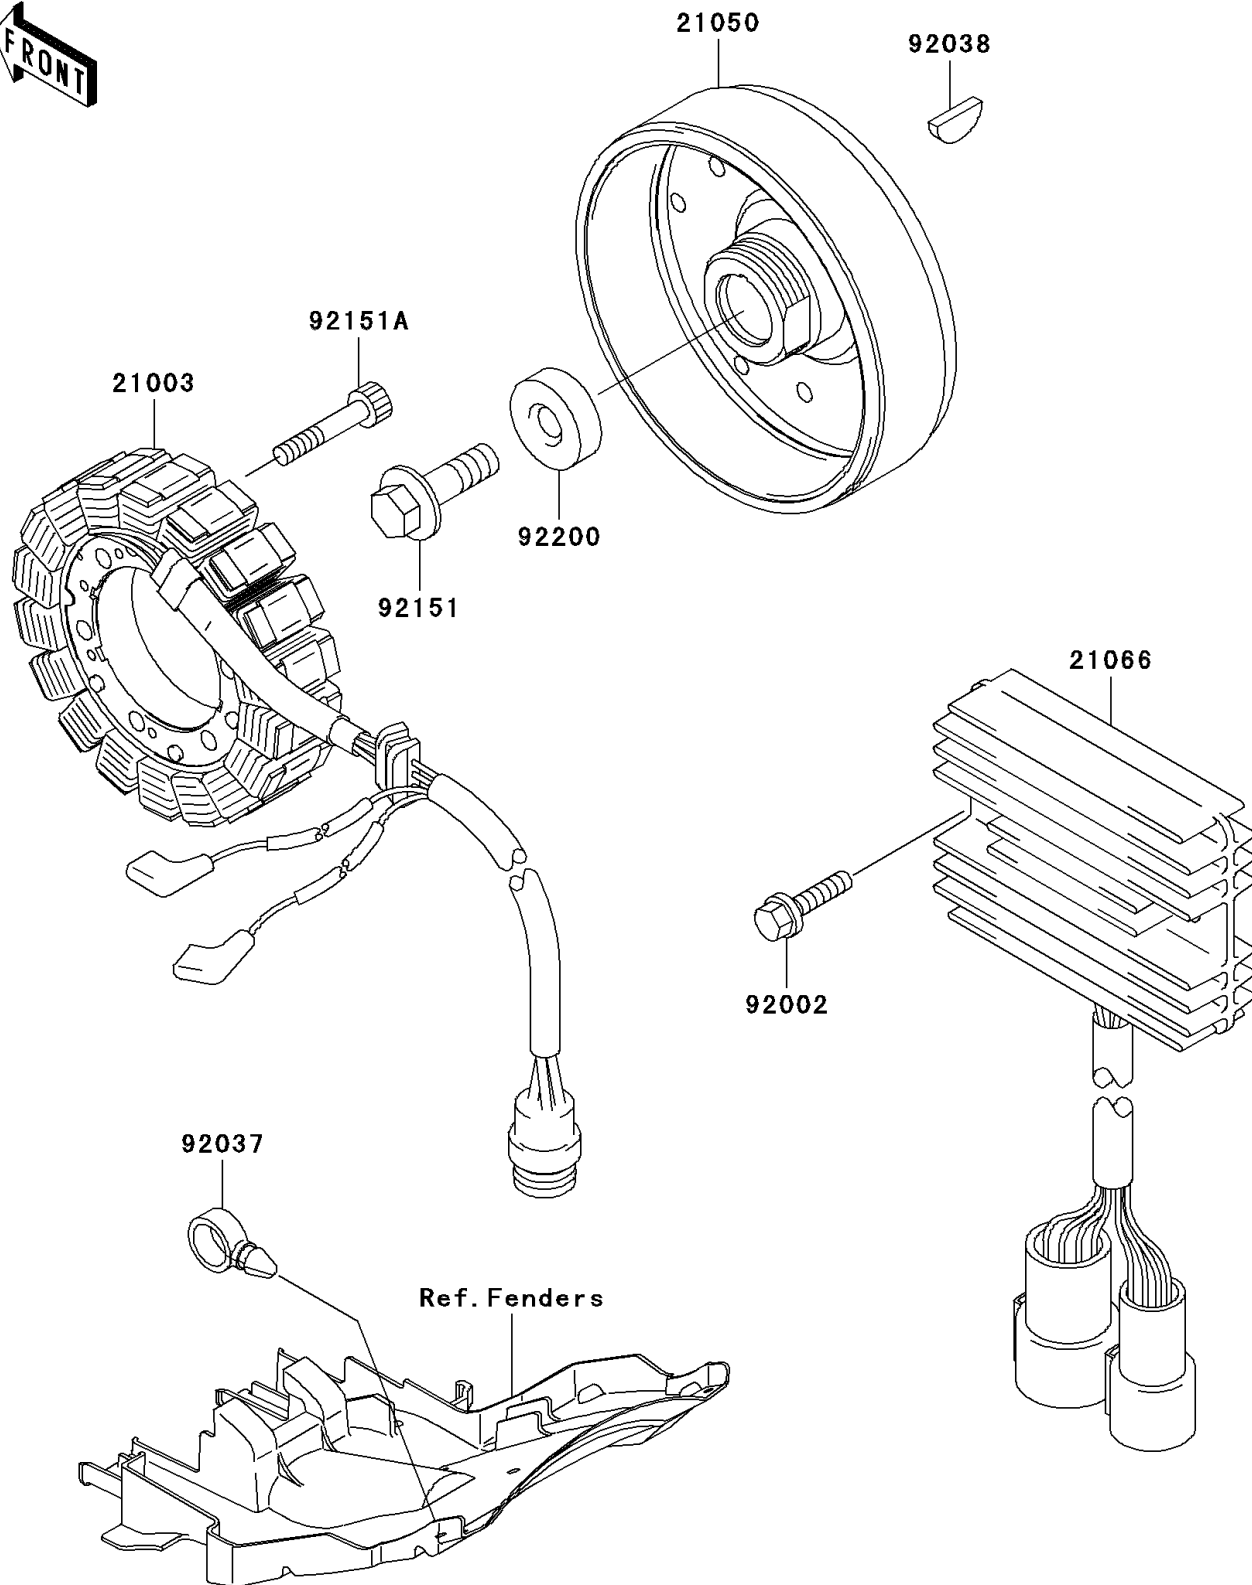

## 2001 NINJA® ZX™-12R PARTS DIAGRAM

Generator

E1810

## 2001 NINJA® ZX™-12R PARTS LIST

Generator

ITEM NAME	PART NUMBER	QUANTITY
STATOR (Ref # 21003)	21003-1351	1
FLYWHEEL (Ref # 21050)	21050-1185	1
REGULATOR-VOLTAGE (Ref # 21066)	21066-1119	1
BOLT,FLANGED,6X35 (Ref # 92002)	92002-1051	1
CLAMP,HOSE (Ref # 92037)	92037-1827	1
KEY (Ref # 92038)	92038-1060	1
BOLT,FLYWHEEL (Ref # 92151)	92151-1230	1
BOLT,SOCKET,6X45 (Ref # 92151A)	92151-1779	1
WASHER (Ref # 92200)	92200-1241	1