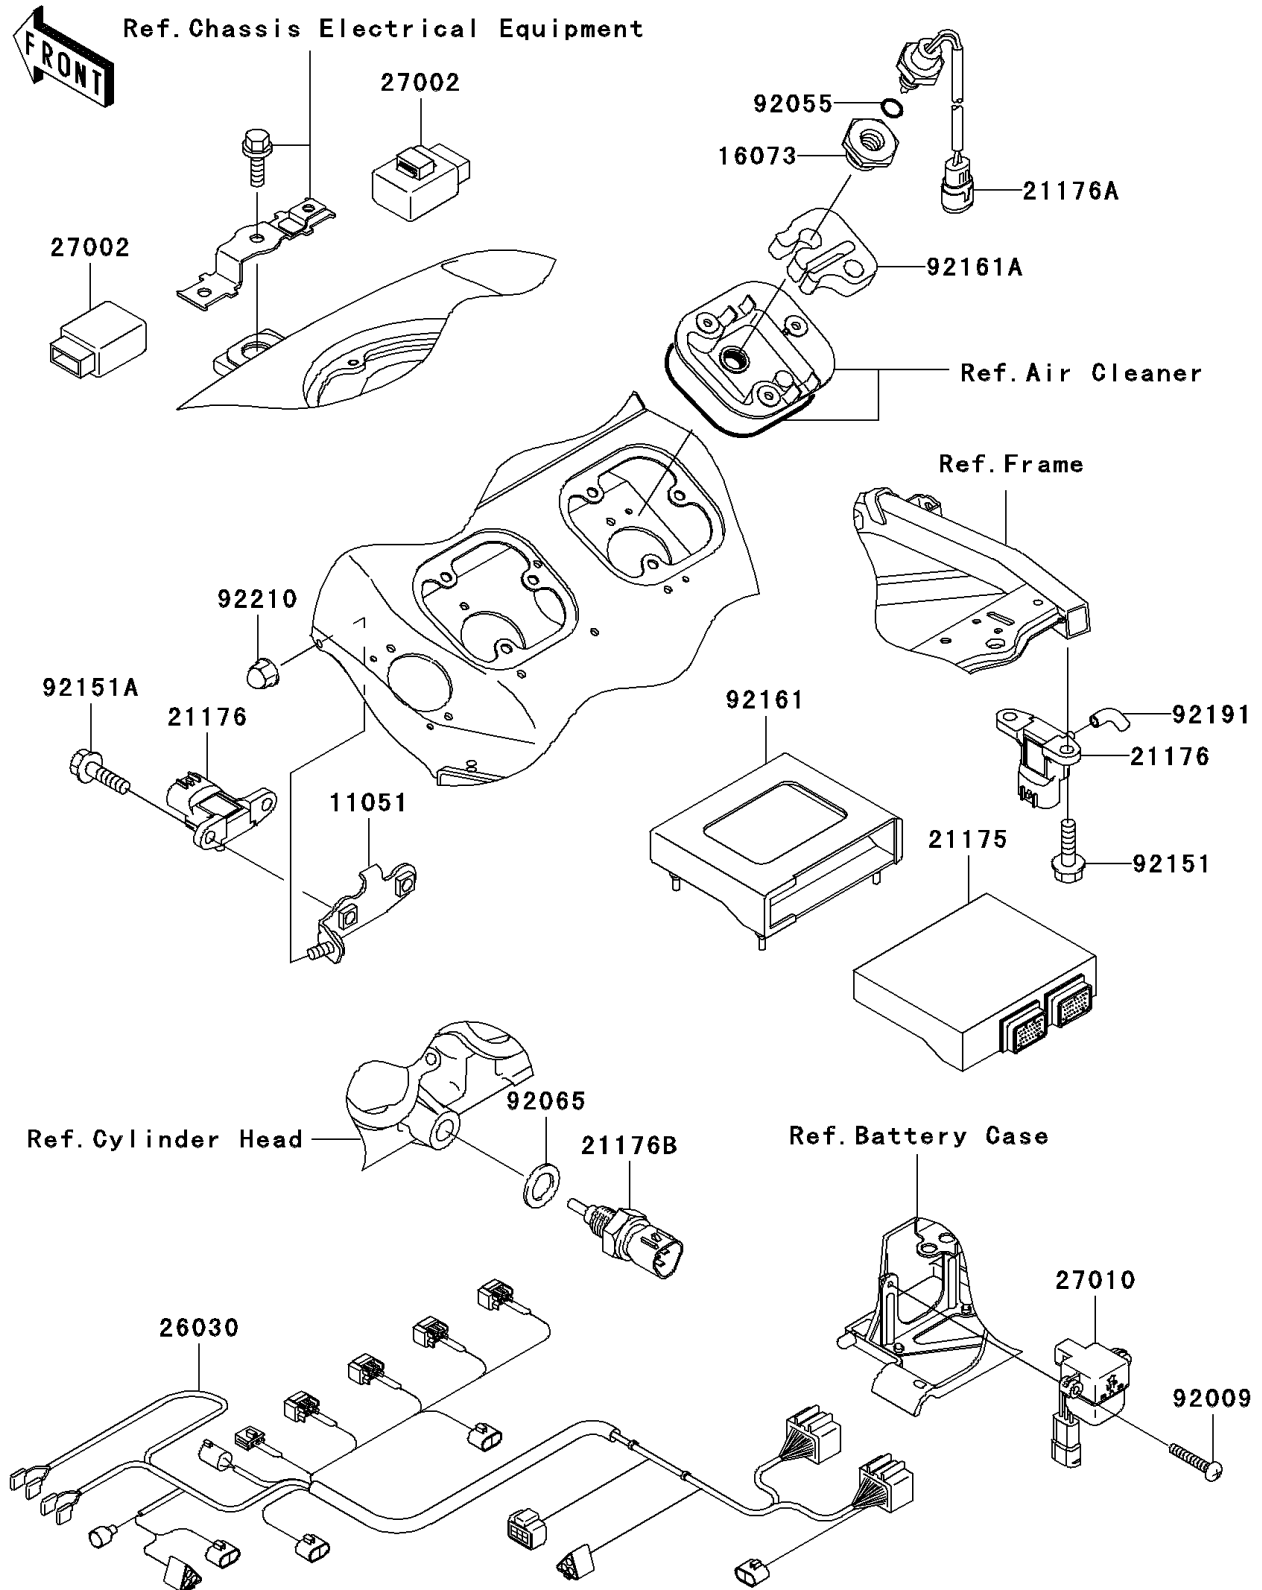

2001 NINJA® ZX™-12R PARTS DIAGRAM

Fuel Injection

E1530

2001 NINJA® ZX™-12R PARTS LIST

Fuel Injection

ITEM NAME	PART NUMBER	QUANTITY
BRACKET (Ref # 11051)	11051-1660	1
INSULATOR (Ref # 16073)	16073-1121	1
CONTROL UNIT-ELECTRONIC (Ref # 21175)	21175-1079	1
SENSOR,PRESSURE (Ref # 21176)	21176-1095	1
SENSOR,AIR TEMPERATURE (Ref # 21176A)	21176-1097	1
SENSOR,WATER TEMPERATURE (Ref # 21176B)	21176-1098	1
HARNESS (Ref # 26030)	26030-1680	1
RELAY-ASSY (Ref # 27002)	27002-1062	1
SWITCH (Ref # 27010)	27010-1426	1
SCREW,4X20 (Ref # 92009)	92009-1897	1
RING-O,ID=9.5 (Ref # 92055)	92055-1386	1
GASKET,12X22X2,DRAIN PLUG (Ref # 92065)	92065-097	1
BOLT,6X22 (Ref # 92151)	92151-1236	1
BOLT,6X16 (Ref # 92151A)	92151-1774	1
DAMPER (Ref # 92161)	92161-1118	1
DAMPER (Ref # 92161A)	92161-1144	1
TUBE (Ref # 92191)	92191-1499	1
NUT (Ref # 92210)	92210-1252	1