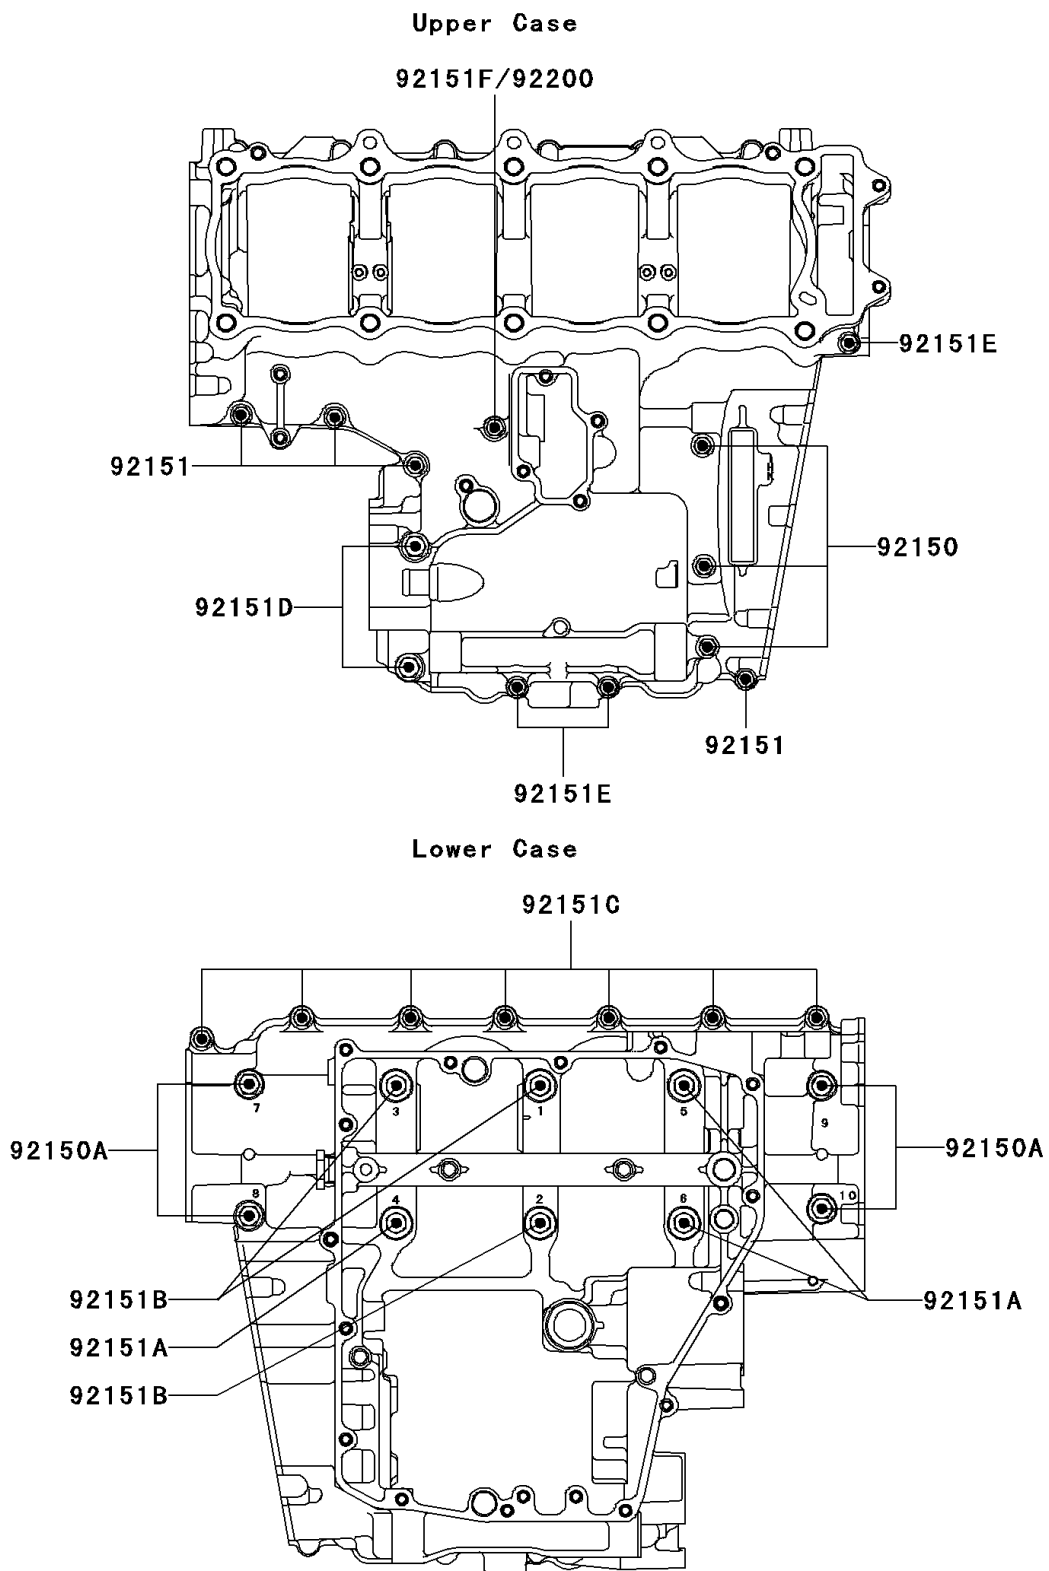

2001 NINJA® ZX™-12R PARTS DIAGRAM

Crankcase Bolt Pattern

E1412

2001 NINJA® ZX™-12R PARTS LIST

Crankcase Bolt Pattern

ITEM NAME	PART NUMBER	QUANTITY
BOLT,7X85 (Ref # 92150)	92150-1251	1
BOLT,8X99 (Ref # 92150A)	92150-1856	1
BOLT,7X50 (Ref # 92151)	92151-1223	1
BOLT,10X85 (Ref # 92151A)	92151-1515	1
BOLT,10X133 (Ref # 92151B)	92151-1516	1
BOLT,7X45 (Ref # 92151C)	92151-1539	1
BOLT,8X85 (Ref # 92151D)	92151-1589	1
BOLT,7X95 (Ref # 92151E)	92151-1590	1
BOLT,7X65 (Ref # 92151F)	92151-1712	1
WASHER,7.2X14X2.3 (Ref # 92200)	92200-1521	1