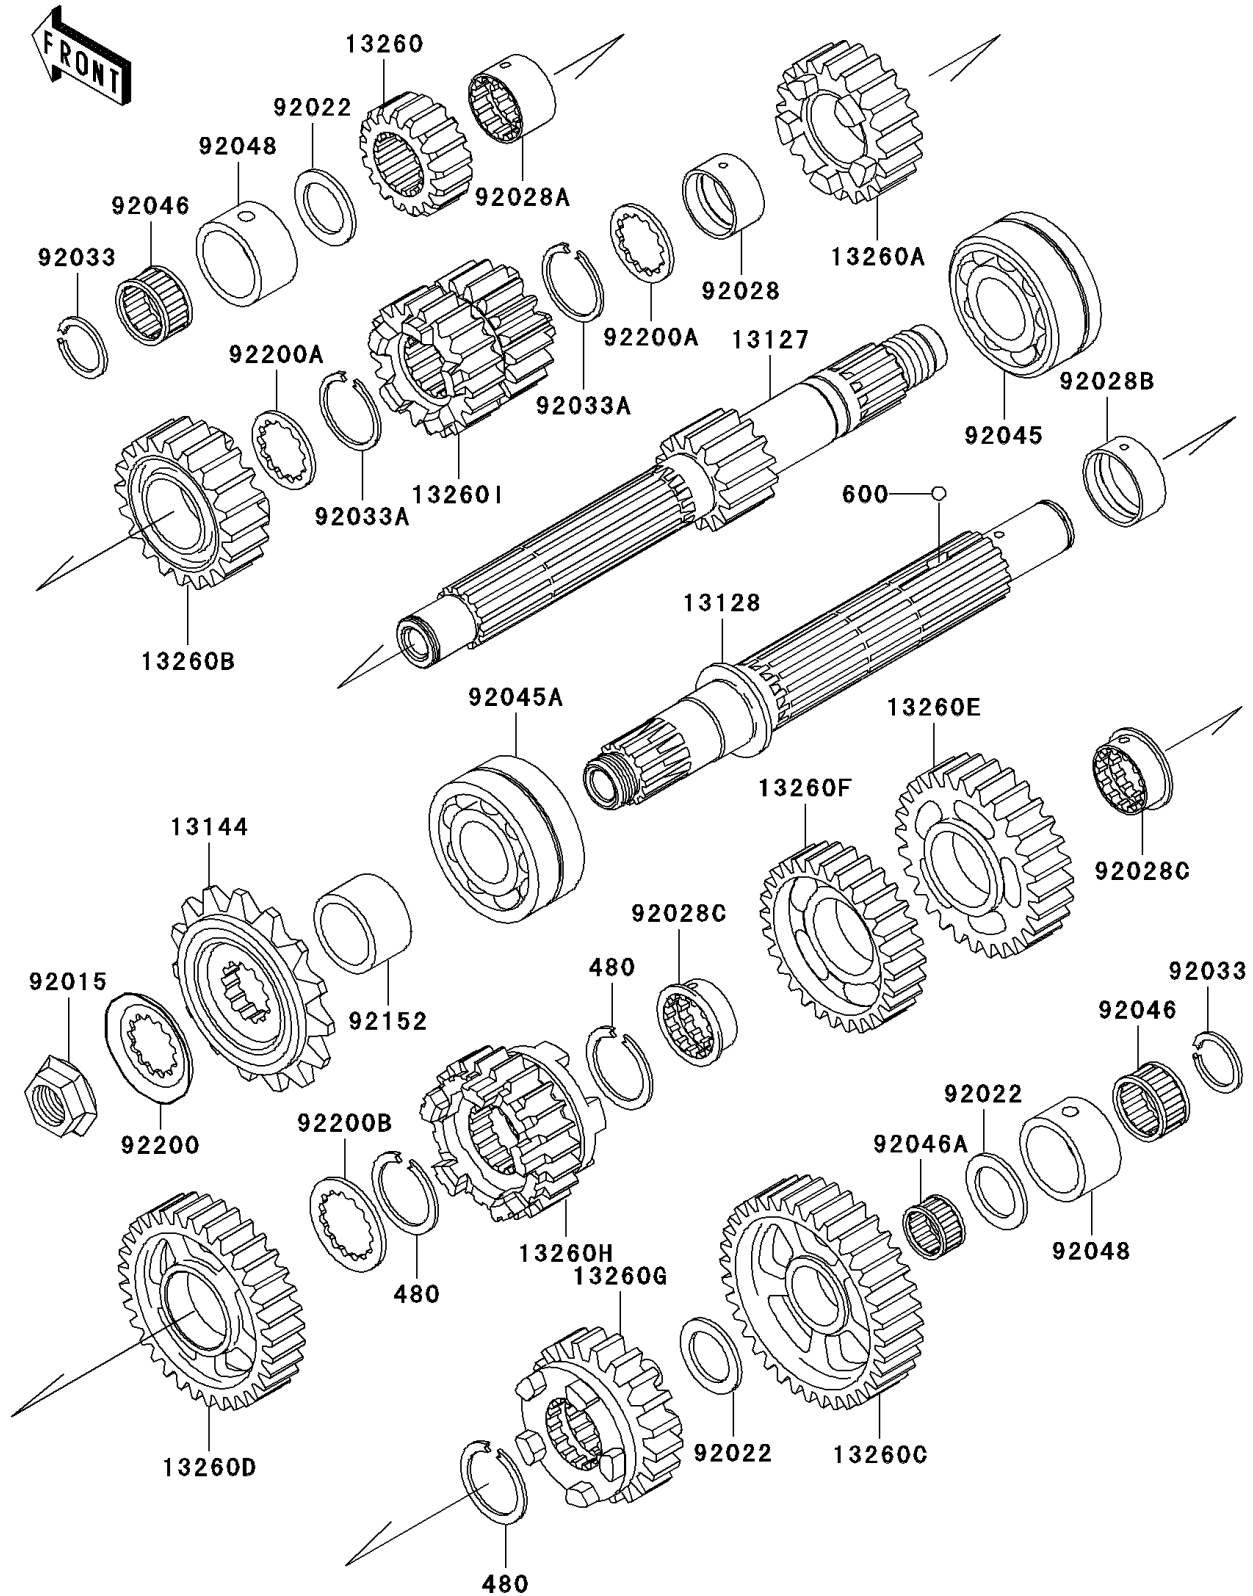

2001 NINJA® ZX™-12R PARTS DIAGRAM

Transmission

E1361

2001 NINJA® ZX™-12R PARTS LIST

Transmission

ITEM NAME	PART NUMBER	QUANTITY
CIRCLIP (Ref # 480)	480J2900	1
BALL-STEEL,5/32" (Ref # 600)	600A0500	1
SHAFT-TRANSMISSION INPUT,14T (Ref # 13127)	13127-1274	1
SHAFT-TRANSMISSION OUTPUT (Ref # 13128)	13128-1237	1
SPROCKET-OUTPUT,18T (Ref # 13144)	13144-1308	1
GEAR,INPUT 2ND,20T (Ref # 13260)	13260-1828	1
GEAR,INPUT 5TH,23T (Ref # 13260A)	13260-1830	1
GEAR,INPUT TOP,30T (Ref # 13260B)	13260-1831	1
GEAR,OUTPUT LOW,34T (Ref # 13260C)	13260-1832	1
GEAR,OUTPUT 2ND,31T (Ref # 13260D)	13260-1833	1
GEAR,OUTPUT 3RD,36T (Ref # 13260E)	13260-1834	1
GEAR,OUTPUT 4TH,30T (Ref # 13260F)	13260-1835	1
GEAR,OUTPUT 5TH,26T (Ref # 13260G)	13260-1836	1
GEAR,OUTPUT TOP,31T (Ref # 13260H)	13260-1837	1
GEAR,INPUT 3RD&4TH,25T&24T (Ref # 13260I)	13260-1903	1
NUT,20MM (Ref # 92015)	92015-1210	1
WASHER,22.3X35X1.6 (Ref # 92022)	92022-212	1
BUSHING (Ref # 92028)	92028-1935	1
BUSHING (Ref # 92028A)	92028-1936	1
BUSHING (Ref # 92028B)	92028-1937	1
BUSHING (Ref # 92028C)	92028-1938	1
RING-SNAP,20X25.5X1.2 (Ref # 92033)	92033-025	1
RING-SNAP,T=1.2 (Ref # 92033A)	92033-1037	1
BEARING-BALL,6305N2SH2 (Ref # 92045)	92045-1224	1
BEARING-BALL,TM-5206NX9 (Ref # 92045A)	92045-1377	1
BEARING-NEEDLE (Ref # 92046)	92046-1268	1
BEARING-NEEDLE (Ref # 92046A)	92046-1269	1
RACE (Ref # 92048)	92048-1105	1
COLLAR (Ref # 92152)	92152-1168	1

2001 NINJA® ZX™-12R PARTS LIST

Transmission

ITEM NAME	PART NUMBER	QUANTITY
WASHER,TOOTHED,23.9X45X1.0 (Ref # 92200)	92200-1234	1
WASHER,T=1.5 (Ref # 92200A)	92200-1240	1
WASHER,TOOTHED,28X30X2 (Ref # 92200B)	92200-1277	1