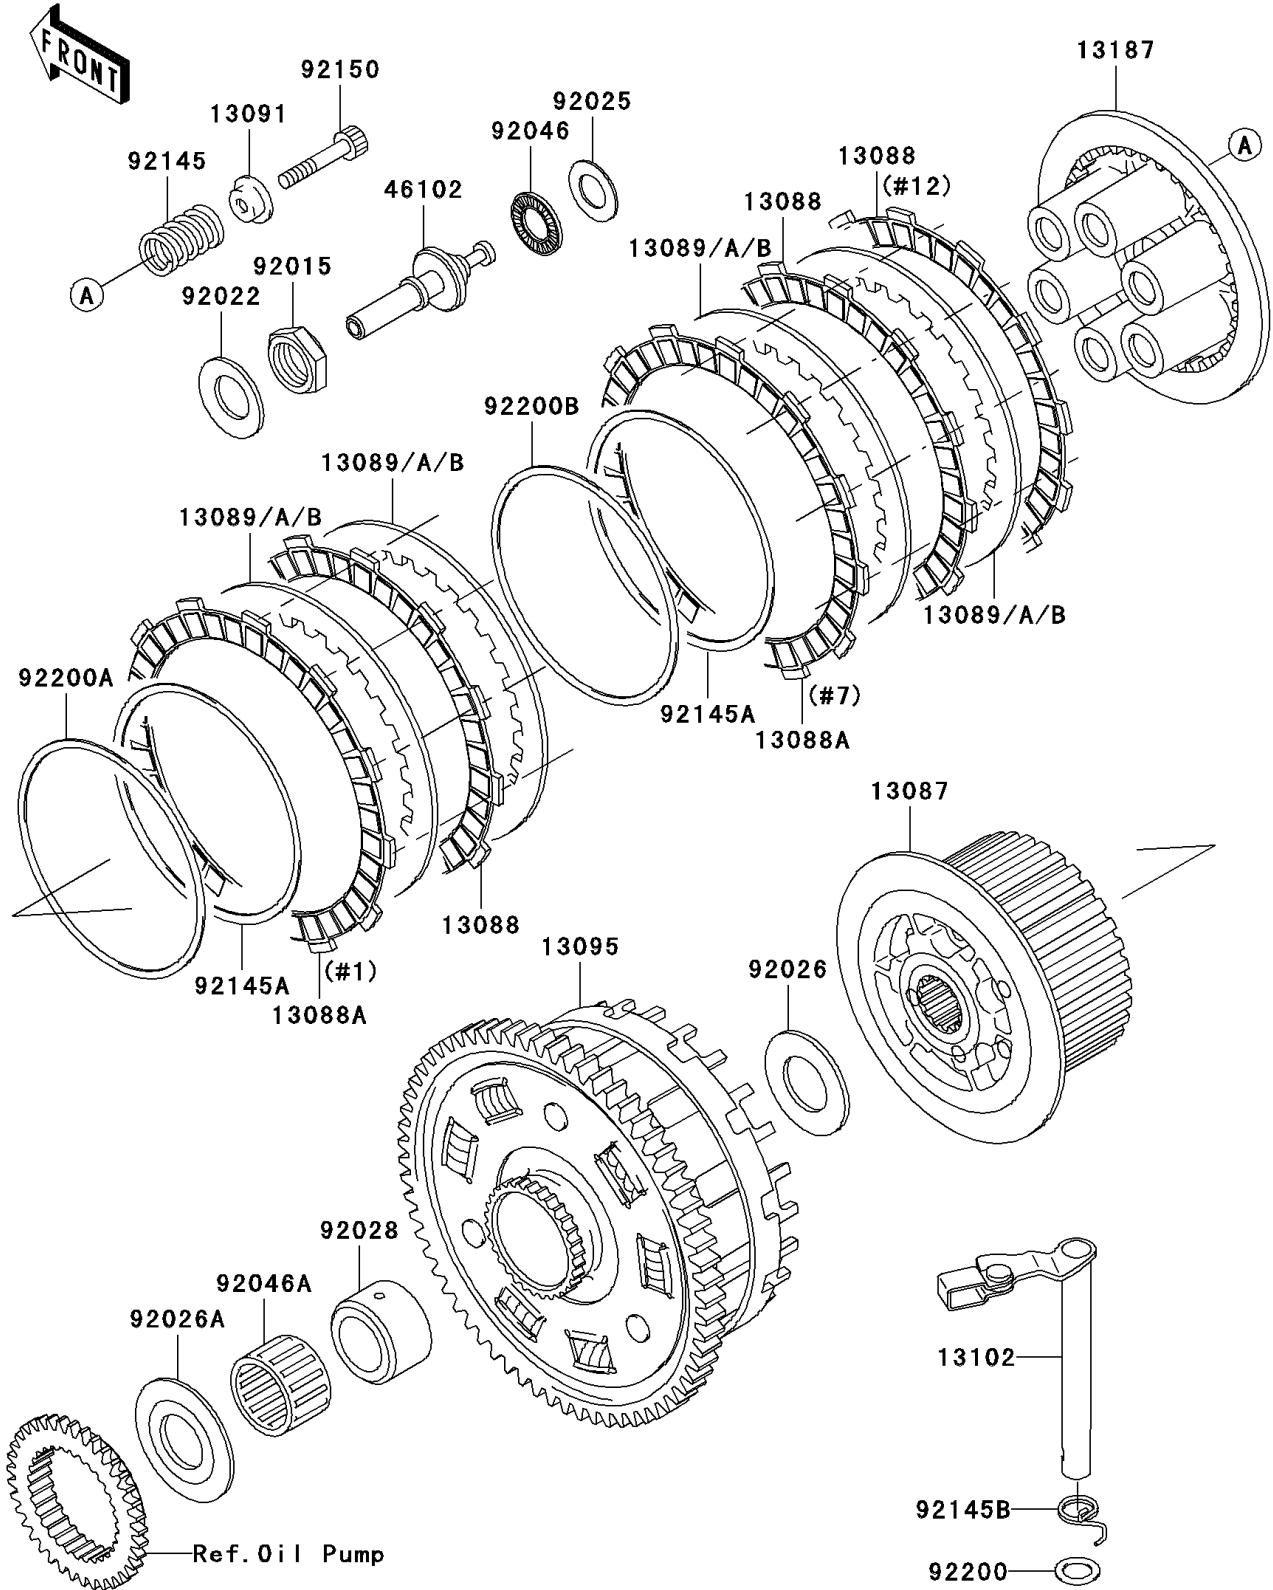

2001 NINJA® ZX™-12R PARTS DIAGRAM

Clutch

E1350

2001 NINJA® ZX™-12R PARTS LIST

Clutch

ITEM NAME	PART NUMBER	QUANTITY
HUB-CLUTCH (Ref # 13087)	13087-1176	1
PLATE-FRICTION (Ref # 13088)	13088-1131	1
PLATE-FRICTION (Ref # 13088A)	13088-1140	1
PLATE-CLUTCH,T=1.6 (Ref # 13089)	13089-1123	1
PLATE-CLUTCH,T=2.0 (Ref # 13089A)	13089-1124	1
PLATE-CLUTCH,T=1.4 (Ref # 13089B)	13089-1125	1
HOLDER,CLUTCH SPRING (Ref # 13091)	13091-1041	1
HOUSING-COMP-CLUTCH (Ref # 13095)	13095-1397	1
RELEASE-COMP-CLUTCH (Ref # 13102)	13102-1158	1
PLATE-CLUTCH OPERATING (Ref # 13187)	13187-1084	1
ROD,CLUTCH RELEASE (Ref # 46102)	46102-1429	1
NUT,20MM (Ref # 92015)	92015-1555	1
WASHER (Ref # 92022)	92022-1868	1
SHIM,15.3X27.5X1.20 (Ref # 92025)	92025-1137	1
SPACER,25.5X47X2.5 (Ref # 92026)	92026-022	1
SPACER (Ref # 92026A)	92026-1497	1
BUSHING (Ref # 92028)	92028-1934	1
BEARING-NEEDLE,AXK1102 (Ref # 92046)	92046-1052	1
BEARING-NEEDLE (Ref # 92046A)	92046-1267	1
SPRING,CLUTCH (Ref # 92145)	92145-1087	1
SPRING (Ref # 92145A)	92145-1250	1
SPRING,CLUTCH RELEASE (Ref # 92145B)	92145-1435	1
BOLT,CLUTCH OPERATING (Ref # 92150)	92150-1855	1
WASHER,12X18.5X0.5 (Ref # 92200)	92200-1487	1
WASHER,T=1.0 (Ref # 92200A)	92200-1579	1
WASHER,T=1.2 (Ref # 92200B)	92200-1580	1