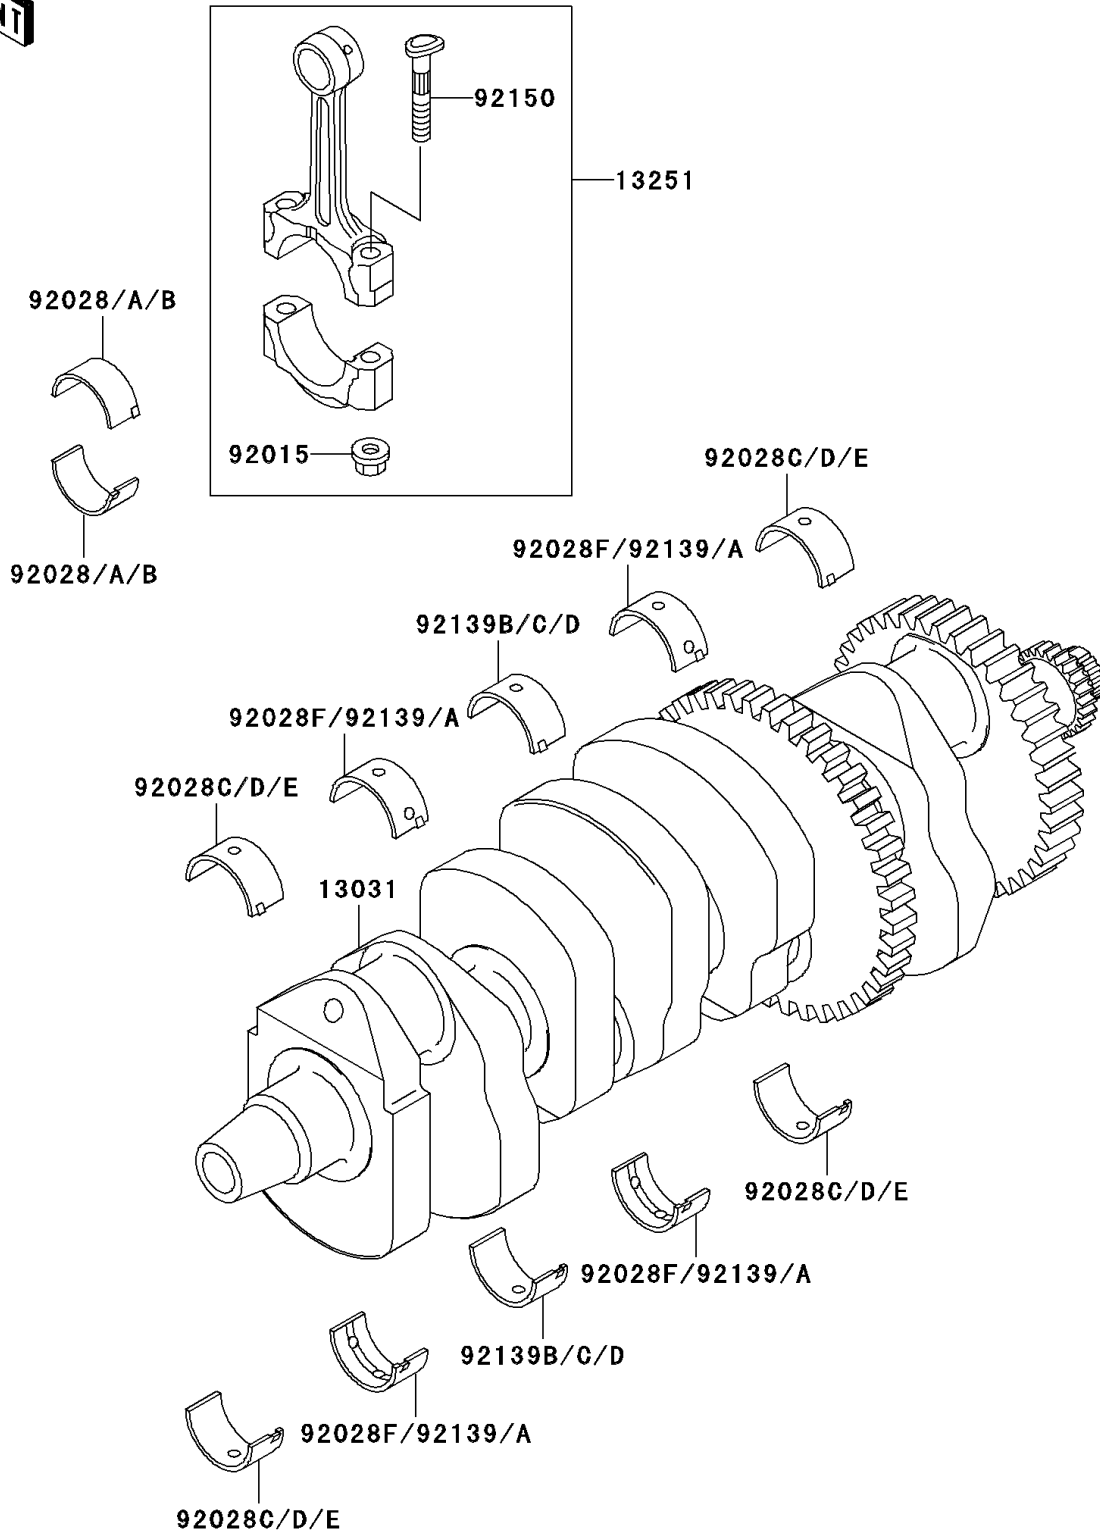

## 2001 NINJA® ZX™-12R PARTS DIAGRAM

Crankshaft

E1321

## 2001 NINJA® ZX™-12R PARTS LIST

Crankshaft

ITEM NAME	PART NUMBER	QUANTITY
CRANKSHAFT-COMP (Ref # 13031)	13031-1460	1
ROD-ASSY-CONNECTING,K (Ref # 13251)	13251-1135-KK	1
NUT,CONNECTING ROD (Ref # 92015)	92015-1559	1
BUSHING,CONNECTING ROD,BLUE (Ref # 92028)	92028-1992	1
BUSHING,CONNECTING ROD,BLACK (Ref # 92028A)	92028-1993	1
BUSHING,CONNECTING ROD,BROWN (Ref # 92028B)	92028-1994	1
BUSHING,CRANK,#1&#5,BLUE (Ref # 92028C)	92028-1995	1
BUSHING,CRANK,#1&#5,BLACK (Ref # 92028D)	92028-1996	1
BUSHING,CRANK,#1&#5,BROWN (Ref # 92028E)	92028-1997	1
BUSHING,CRANK,#2&#4,BLUE (Ref # 92028F)	92028-1998	1
BUSHING,CRANK,#2&#4,BLACK (Ref # 92139)	92139-1051	1
BUSHING,CRANK,#2&#4,BROWN (Ref # 92139A)	92139-1052	1
BUSHING,CRANK,#3,BLUE (Ref # 92139B)	92139-1053	1
BUSHING,CRANK,#3,BLACK (Ref # 92139C)	92139-1054	1
BUSHING,CRANK,#3,BROWN (Ref # 92139D)	92139-1055	1
BOLT,CONNECTING ROD,9MM (Ref # 92150)	92150-1362	1