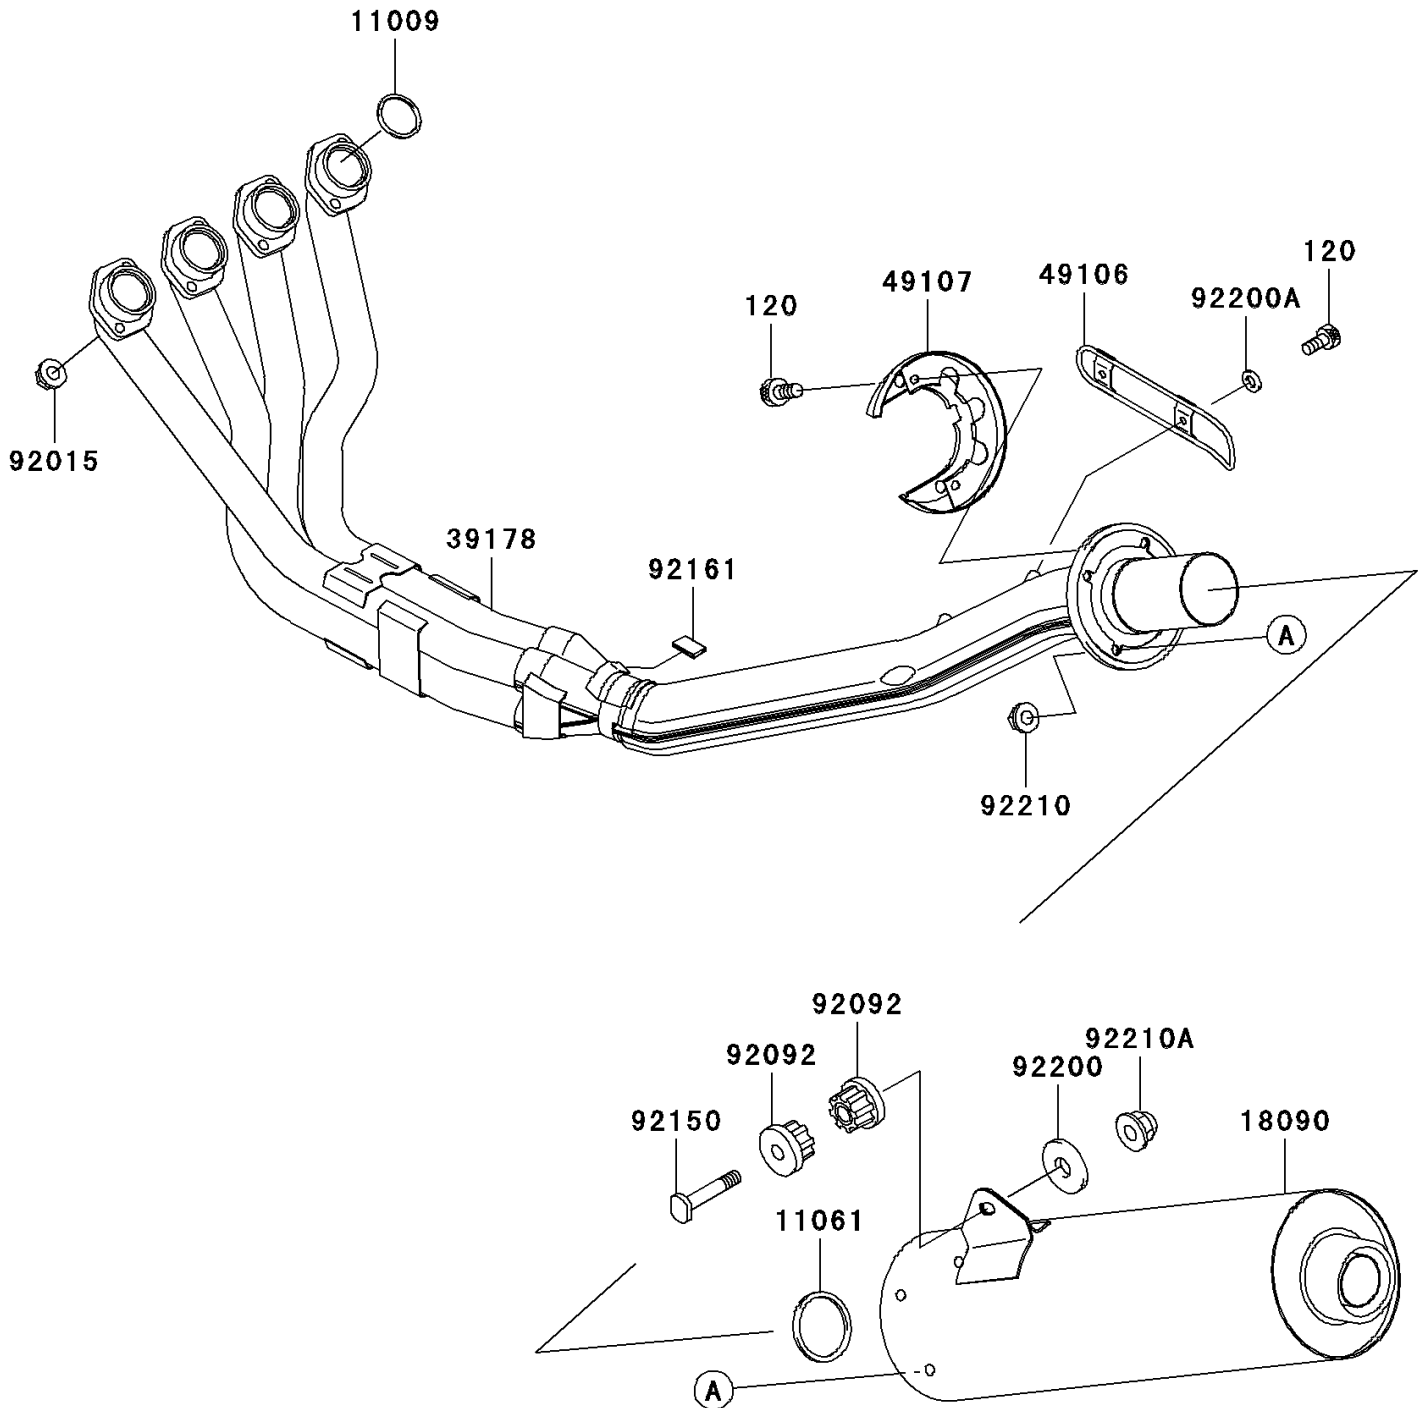

2001 NINJA® ZX™-12R PARTS DIAGRAM

Muffler(s)

E1140

2001 NINJA® ZX™-12R PARTS LIST

Muffler(s)

ITEM NAME	PART NUMBER	QUANTITY
BOLT-SOCKET (Ref # 120)	120R0610	1
GASKET,EXHAUST PIPE HOLDER (Ref # 11009)	11009-1840	1
GASKET,MUFFLER CONNECT (Ref # 11061)	11061-1095	1
BODY-COMP-MUFFLER (Ref # 18090)	18090-1716	1
MANIFOLD-COMP-EXHAUST (Ref # 39178)	39178-1332	1
COVER-MUFFLER,EXHAUST PIPE (Ref # 49106)	49106-1256	1
COVER-EXHAUST PIPE,END (Ref # 49107)	49107-1185	1
NUT,8MM (Ref # 92015)	92015-1402	1
BUSHING-RUBBER,MUFFLER (Ref # 92092)	92092-1013	1
BOLT,10X55 (Ref # 92150)	92150-1792	1
DAMPER (Ref # 92161)	92161-1228	1
WASHER,10.5X25X2.0 (Ref # 92200)	92200-1377	1
WASHER,6.5X16X2.0 (Ref # 92200A)	92200-1543	1
NUT,8MM (Ref # 92210)	92210-1114	1
NUT,CAP,10MM (Ref # 92210A)	92210-1121	1