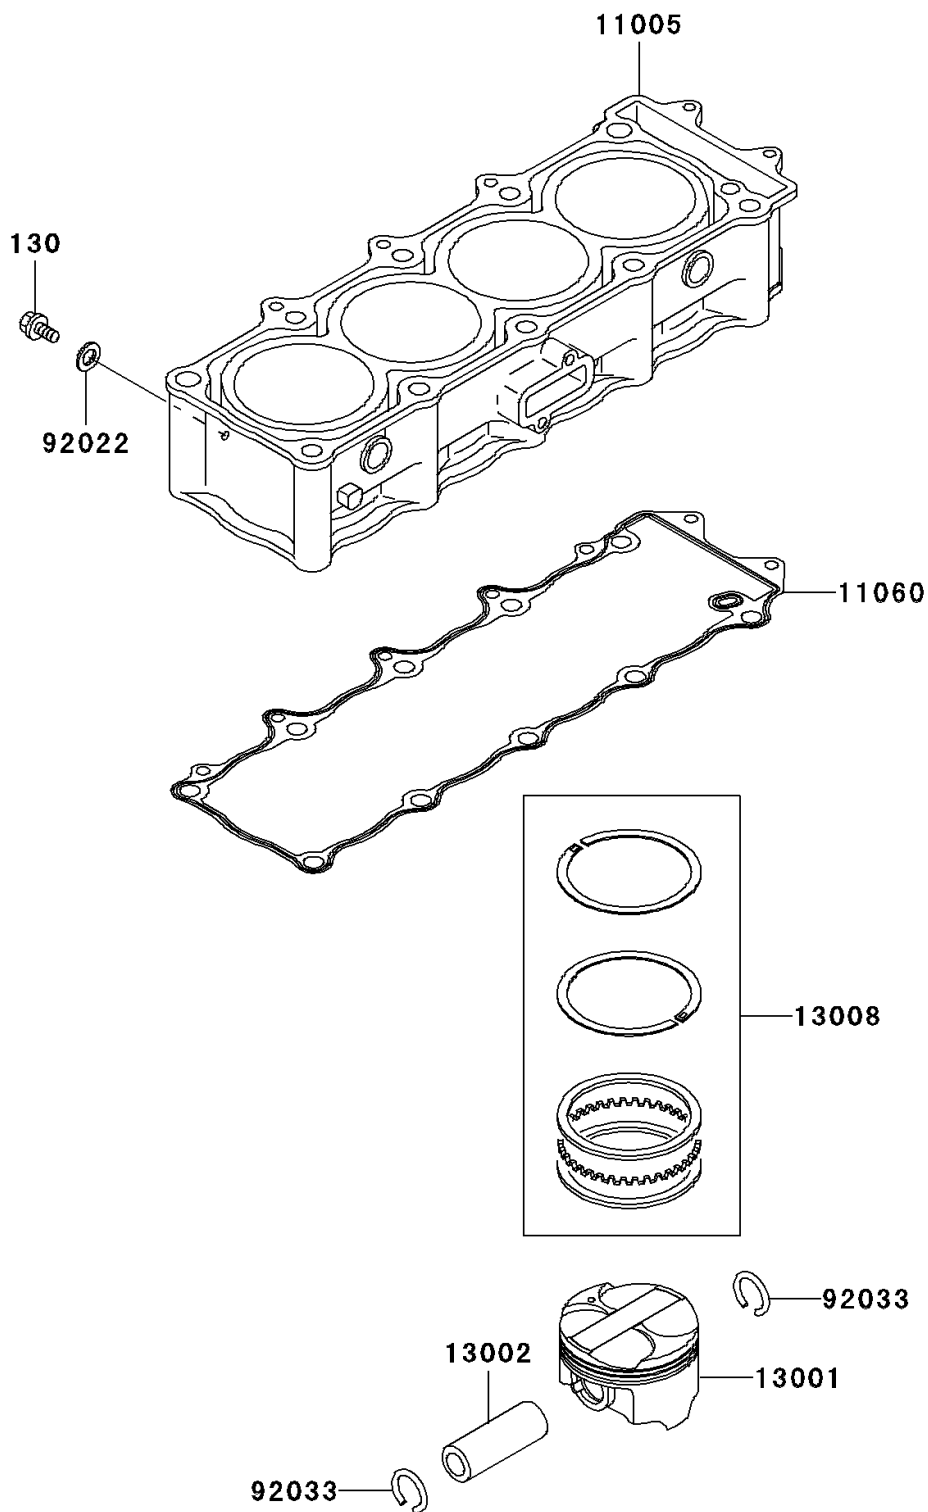

## 2001 NINJA® ZX™-12R PARTS DIAGRAM

Cylinder/Piston(s)

E1120

## 2001 NINJA® ZX™-12R PARTS LIST

Cylinder/Piston(s)

ITEM NAME	PART NUMBER	QUANTITY
BOLT-FLANGED (Ref # 130)	130Y0610	1
CYLINDER-ENGINE (Ref # 11005)	11005-1955	1
GASKET,CYLINDER BASE (Ref # 11060)	11060-1907	1
PISTON-ENGINE (Ref # 13001)	13001-1596	1
PIN-PISTON (Ref # 13002)	13002-1116	1
RING-SET-PISTON (Ref # 13008)	13008-1196	1
WASHER,6.2X11X1 (Ref # 92022)	92022-304	1
RING-SNAP (Ref # 92033)	92033-1188	1