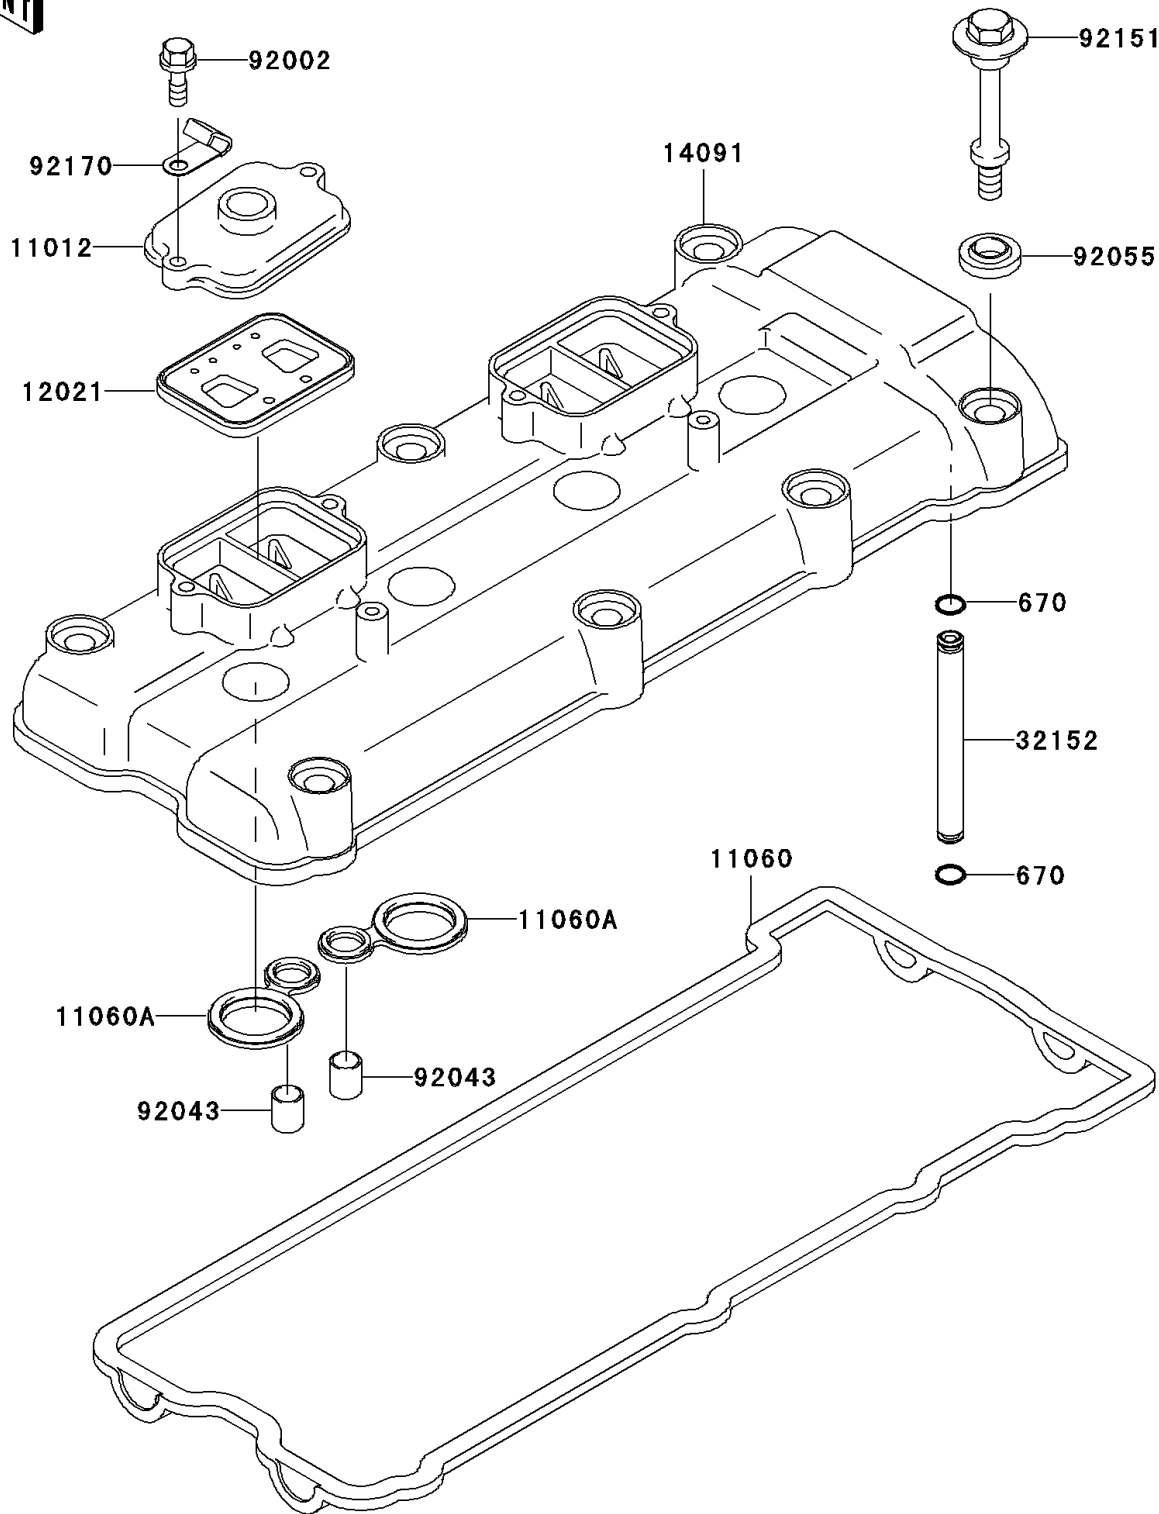

2001 NINJA® ZX™-12R PARTS DIAGRAM

Cylinder Head Cover

E1112

2001 NINJA® ZX™-12R PARTS LIST

Cylinder Head Cover

ITEM NAME	PART NUMBER	QUANTITY
O RING,7MM (Ref # 670)	670D1507	1
CAP, REED VALVE (Ref # 11012)	11012-1758	1
GASKET, HEAD COVER (Ref # 11060)	11060-1905	1
GASKET, SPARKPLUG HOLE (Ref # 11060A)	11060-1906	1
VALVE-ASSY-REED (Ref # 12021)	12021-1119	1
COVER, HEAD (Ref # 14091)	14091-1126	1
PIPE, OIL (Ref # 32152)	32152-1544	1
BOLT, 6X20 (Ref # 92002)	92002-1237	1
PIN, 10.1X12X14 (Ref # 92043)	92043-4009	1
RING-O, HEAD COVER BOLT (Ref # 92055)	92055-1352	1
BOLT, HEAD COVER (Ref # 92151)	92151-1221	1
CLAMP, HARNESS (Ref # 92170)	92170-1900	1