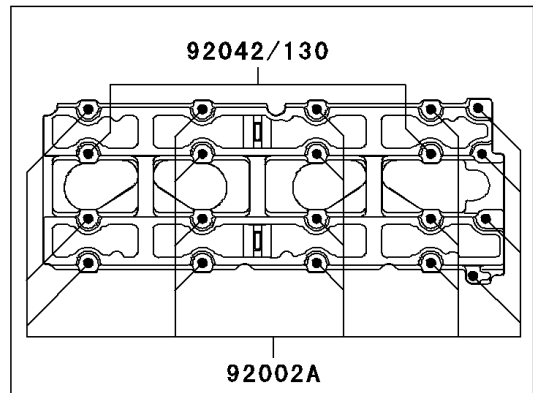

2001 NINJA® ZX™-12R PARTS DIAGRAM

Cylinder Head

E1111

2001 NINJA® ZX™-12R PARTS LIST

Cylinder Head

ITEM NAME	PART NUMBER	QUANTITY
BOLT-FLANGED (Ref # 130)	130Z0650	1
GASKET-HEAD (Ref # 11004)	11004-1369	1
HEAD-COMP-CYLINDER (Ref # 11008)	11008-1410	1
HOLDER-CARBURETOR (Ref # 16065)	16065-1377	1
GUIDE-VALVE (Ref # 49002)	49002-1140	1
BOLT,6X16 (Ref # 92002)	92002-1143	1
BOLT,6X40 (Ref # 92002A)	92002-1756	1
STUD,8X22 (Ref # 92004)	92004-1249	1
FITTING (Ref # 92005)	92005-1337	1
WASHER,11.5X20.5X1.6 (Ref # 92022)	92022-1720	1
RING-SNAP (Ref # 92033)	92033-1247	1
CLAMP (Ref # 92037)	92037-1679	1
PIN,DOWEL,6.3X8X14 (Ref # 92042)	92042-007	1
PIN,14X14 (Ref # 92043)	92043-1593	1
RING-O,47X1.9 (Ref # 92055)	92055-1600	1
PLUG,PT1/2X12.5 (Ref # 92066)	92066-1253	1
BOLT,11X168 (Ref # 92151)	92151-1513	1
BOLT,SOCKET,7X120 (Ref # 92151A)	92151-1804	1
CLAMP (Ref # 92170)	92170-1514	1
CLAMP,HARNESS (Ref # 92170A)	92170-1900	1
CLAMP (Ref # 92171)	92171-1089	1