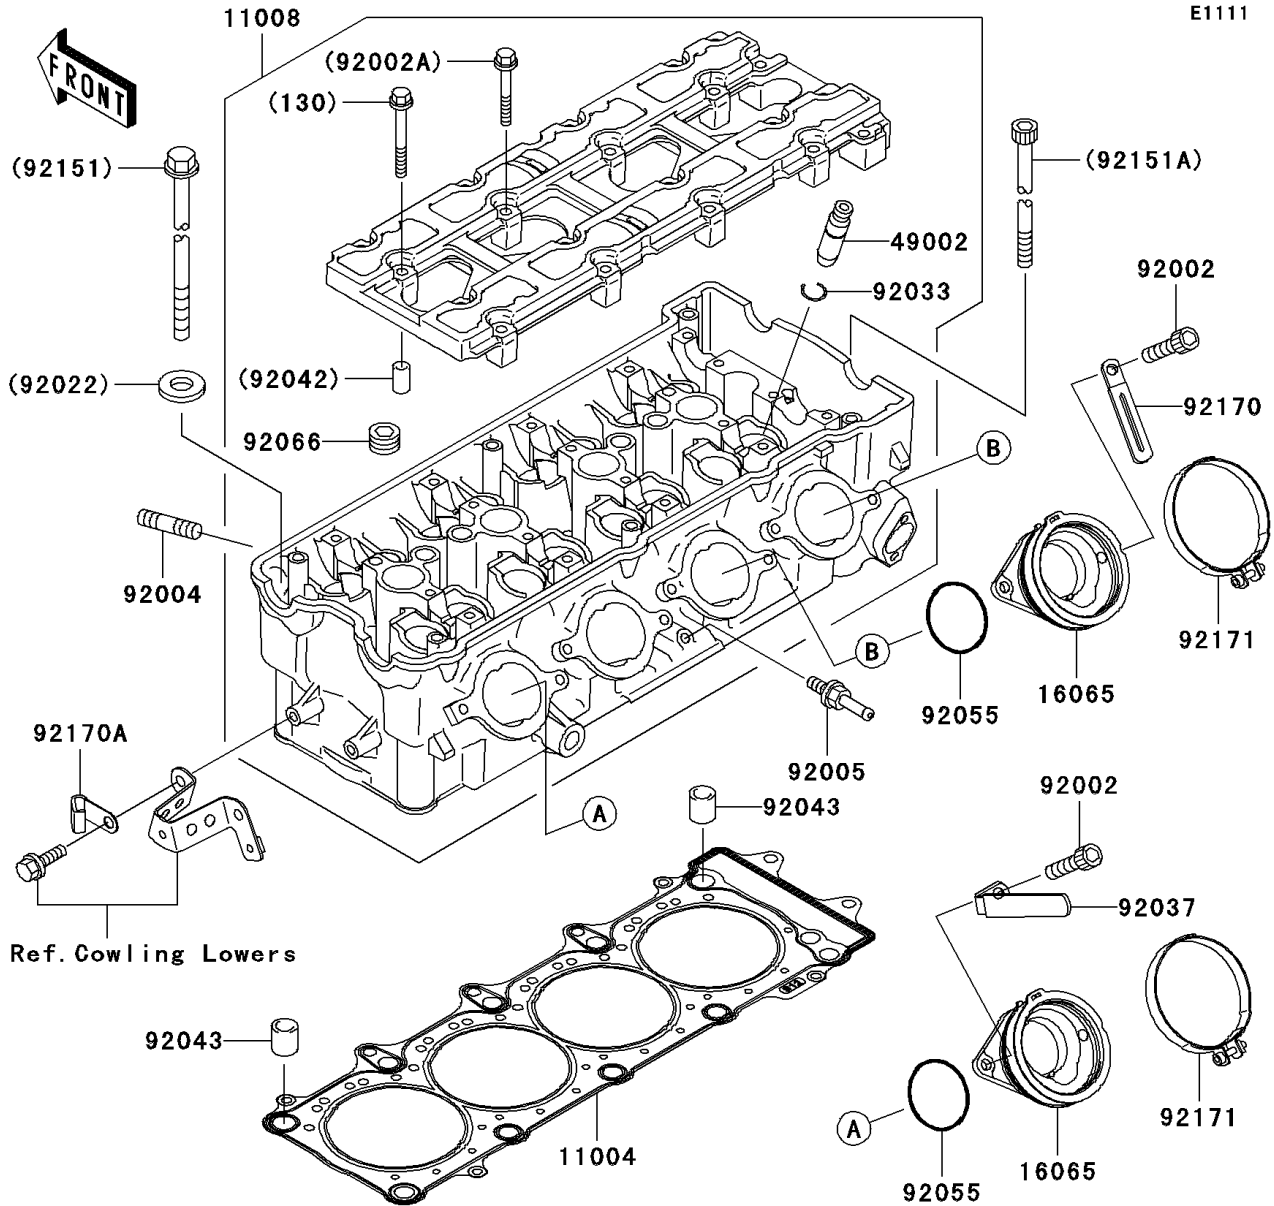

2001 NINJA® ZX™-12R PARTS DIAGRAM

Cylinder Head

E1111

2001 NINJA® ZX™-12R PARTS LIST

Cylinder Head

ITEM NAME	PART NUMBER	QUANTITY
BOLT-FLANGED (Ref # 130)	130Z0650	1
GASKET-HEAD (Ref # 11004)	11004-1369	1
HEAD-COMP-CYLINDER (Ref # 11008)	11008-1410	1
HOLDER-CARBURETOR (Ref # 16065)	16065-1377	1
GUIDE-VALVE (Ref # 49002)	49002-1140	1
BOLT,6X16 (Ref # 92002)	92002-1143	1
BOLT,6X40 (Ref # 92002A)	92002-1756	1
STUD,8X22 (Ref # 92004)	92004-1249	1
FITTING (Ref # 92005)	92005-1337	1
WASHER,11.5X20.5X1.6 (Ref # 92022)	92022-1720	1
RING-SNAP (Ref # 92033)	92033-1247	1
CLAMP (Ref # 92037)	92037-1679	1
PIN,DOWEL,6.3X8X14 (Ref # 92042)	92042-007	1
PIN,14X14 (Ref # 92043)	92043-1593	1
RING-O,47X1.9 (Ref # 92055)	92055-1600	1
PLUG,PT1/2X12.5 (Ref # 92066)	92066-1253	1
BOLT,11X168 (Ref # 92151)	92151-1513	1
BOLT,SOCKET,7X120 (Ref # 92151A)	92151-1804	1
CLAMP (Ref # 92170)	92170-1514	1
CLAMP,HARNESS (Ref # 92170A)	92170-1900	1
CLAMP (Ref # 92171)	92171-1089	1