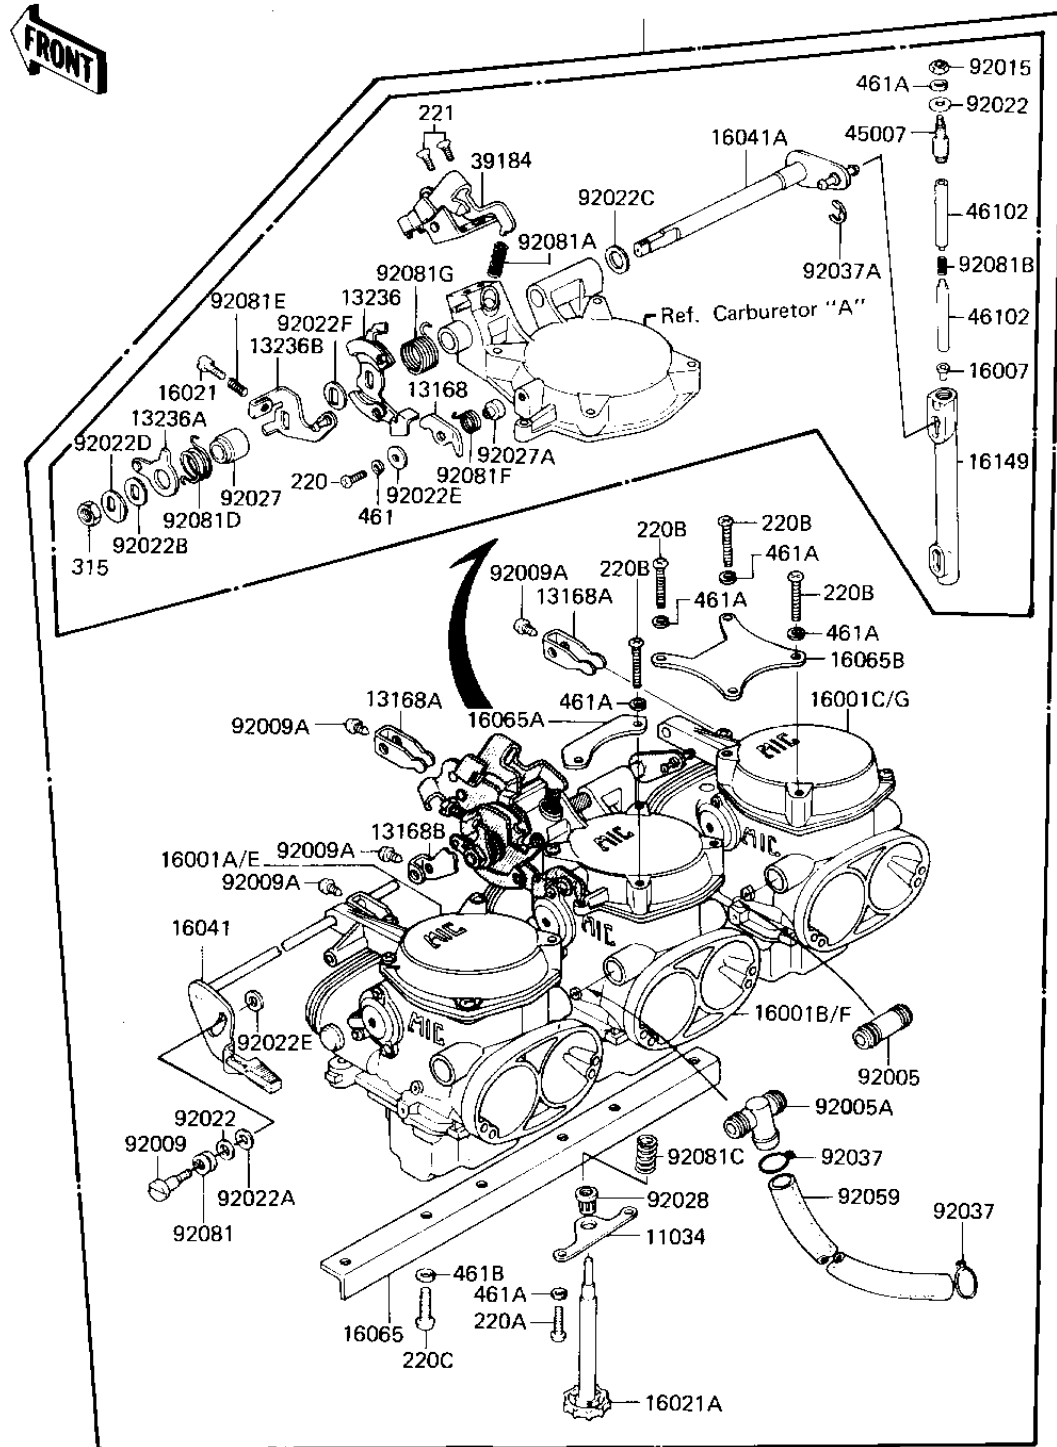

1982 KZ1300 Standard PARTS DIAGRAM

CARBURETOR ASSY

16001/D

E1611-0074