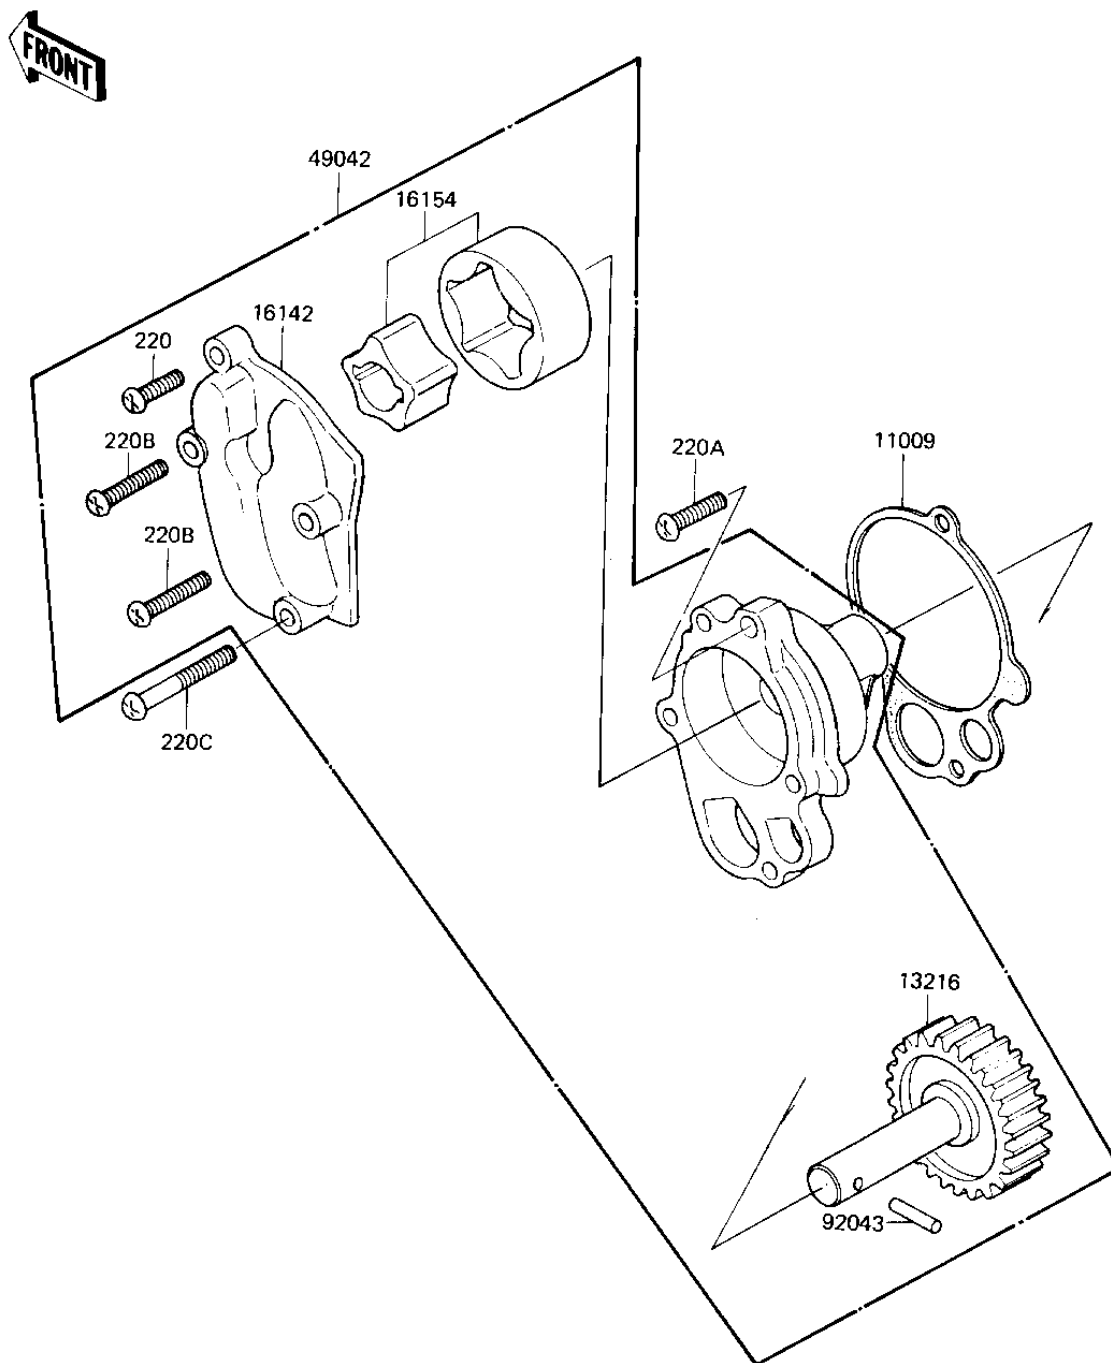

## 1982 KZ1300 Standard PARTS DIAGRAM

OIL PUMP

E1710A-0042

### OIL PUMP

ITEM NAME	PART NUMBER	QUANTITY
GASKET,OIL PUMP (Ref # 11009)	11009-1088	1
GEAR ASSY,OIL PUMP (Ref # 13216)	13216-1018	1
COVER,OIL PUMP (Ref # 16142)	16142-1005	1
ROTOR ASSY,OIL PUMP (Ref # 16154)	16154-1007	1
PUMP,OIL (Ref # 49042)	49042-1001	1
PIN,DOWEL 5X17.8 (Ref # 92043)	92043-1061	1
SCREW PAN HEAD 6X18 (Ref # 220)	220B0618	1
SCREW PAN HEAD 6X25 (Ref # 220A)	220B0625	1
SCREW PAN HEAD 6X28 (Ref # 220B)	220B0628	1
SCREW PAN HEAD 6X40 (Ref # 220C)	220B0640	1