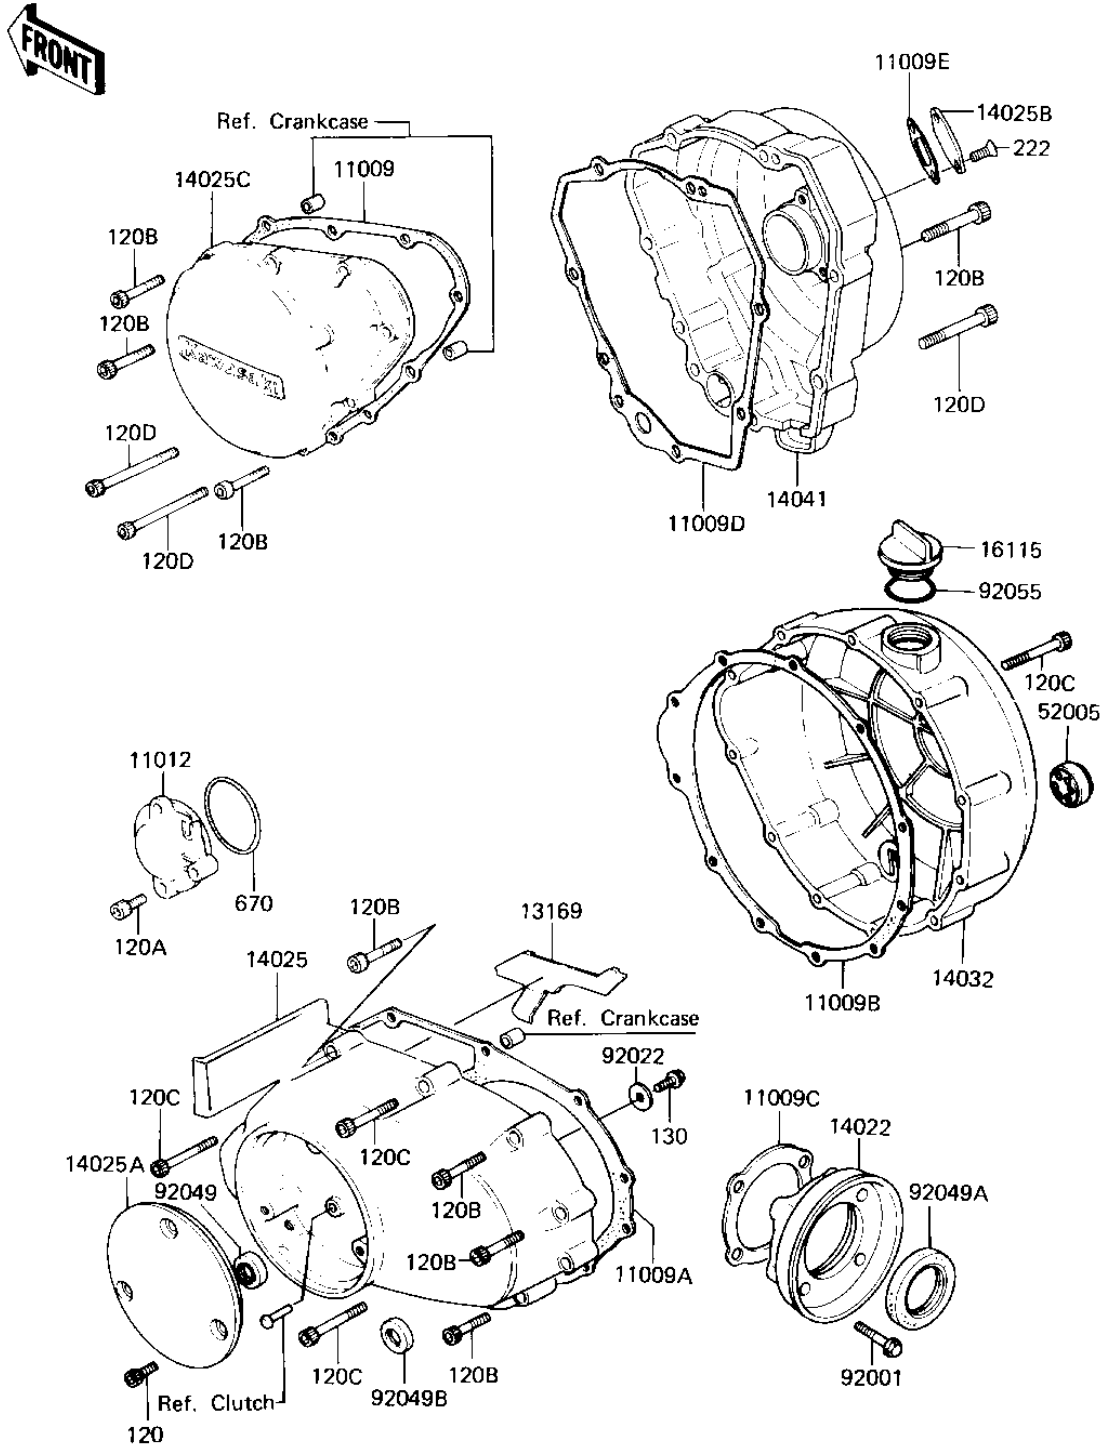

1982 KZ1300 Standard PARTS DIAGRAM

ENGINE COVERS

E1431-0071

1982 KZ1300 Standard PARTS LIST

ENGINE COVERS

ITEM NAME	PART NUMBER	QUANTITY
GASKET,L.H,ENGINE COV (Ref # 11009)	11009-1090	1
GASKET,MISSION COVER (Ref # 11009A)	11009-1091	1
GASKET,CLUTCH COVER (Ref # 11009B)	11009-1092	1
GASKET,BEARING CAP (Ref # 11009C)	11009-1159	1
GASKET,GENERATOR COVE (Ref # 11009D)	11009-1269	1
GASKET,OIL INSPECTION (Ref # 11009E)	11009-1270	1
CAP,TIMING SPROCKET (Ref # 11012)	11012-1060	1
PLATE,BAFFLE,BREATHER (Ref # 13169)	13169-1131	1
CAP,BEARING,OUT SHAFT (Ref # 14022)	14022-1005	1
COVER,MISSION (Ref # 14025)	14025-1313	1
COVER,RELEASE (Ref # 14025A)	14025-1314	1
COVER,OIL INSPECTION (Ref # 14025B)	14025-1467	1
COVER-LH,GENERATOR (Ref # 14025C)	14025-1703	1
COVER,CLUTCH (Ref # 14032)	14032-1053	1
COVER,COMP,GENERATOR (Ref # 14041)	14041-1024	1
PLUG,OIL FILLER (Ref # 16115)	16115-013	1
GAUGE,OIL LEVEL (Ref # 52005)	52005-1017	1
BOLT (Ref # 92001)	92003-202	1
WASHER SHOCK DAMPER (Ref # 92022)	42046-008	1
OIL SEAL,TC14244.8 (Ref # 92049)	92049-1037	1
OIL SEAL,TC35527 (Ref # 92049A)	92049-1038	1
OIL SEAL,TB13225.5 (Ref # 92049B)	92051-005	1
"O" RING,31MM (Ref # 92055)	92055-049	1
BOLT,SOCKET,6X12 (Ref # 120)	120P0612	1
BOLT,6X14 (Ref # 120A)	120P0614	1
BOLT,SOCKET,6X35 (Ref # 120B)	120P0635	1
BOLT,SOCKET,6X45 (Ref # 120C)	120P0645	1
BOLT,SOCKET,6X50 (Ref # 120D)	120P0650	1
BOLT,FLANGED,6X14 (Ref # 130)	130G0614	1

1982 KZ1300 Standard PARTS LIST

ENGINE COVERS

ITEM NAME	PART NUMBER	QUANTITY
SCREW OVL CNTSNK 5X10 (Ref # 222)	222E0510	1
"O" RING,45M/M (Ref # 670)	670B3045	1