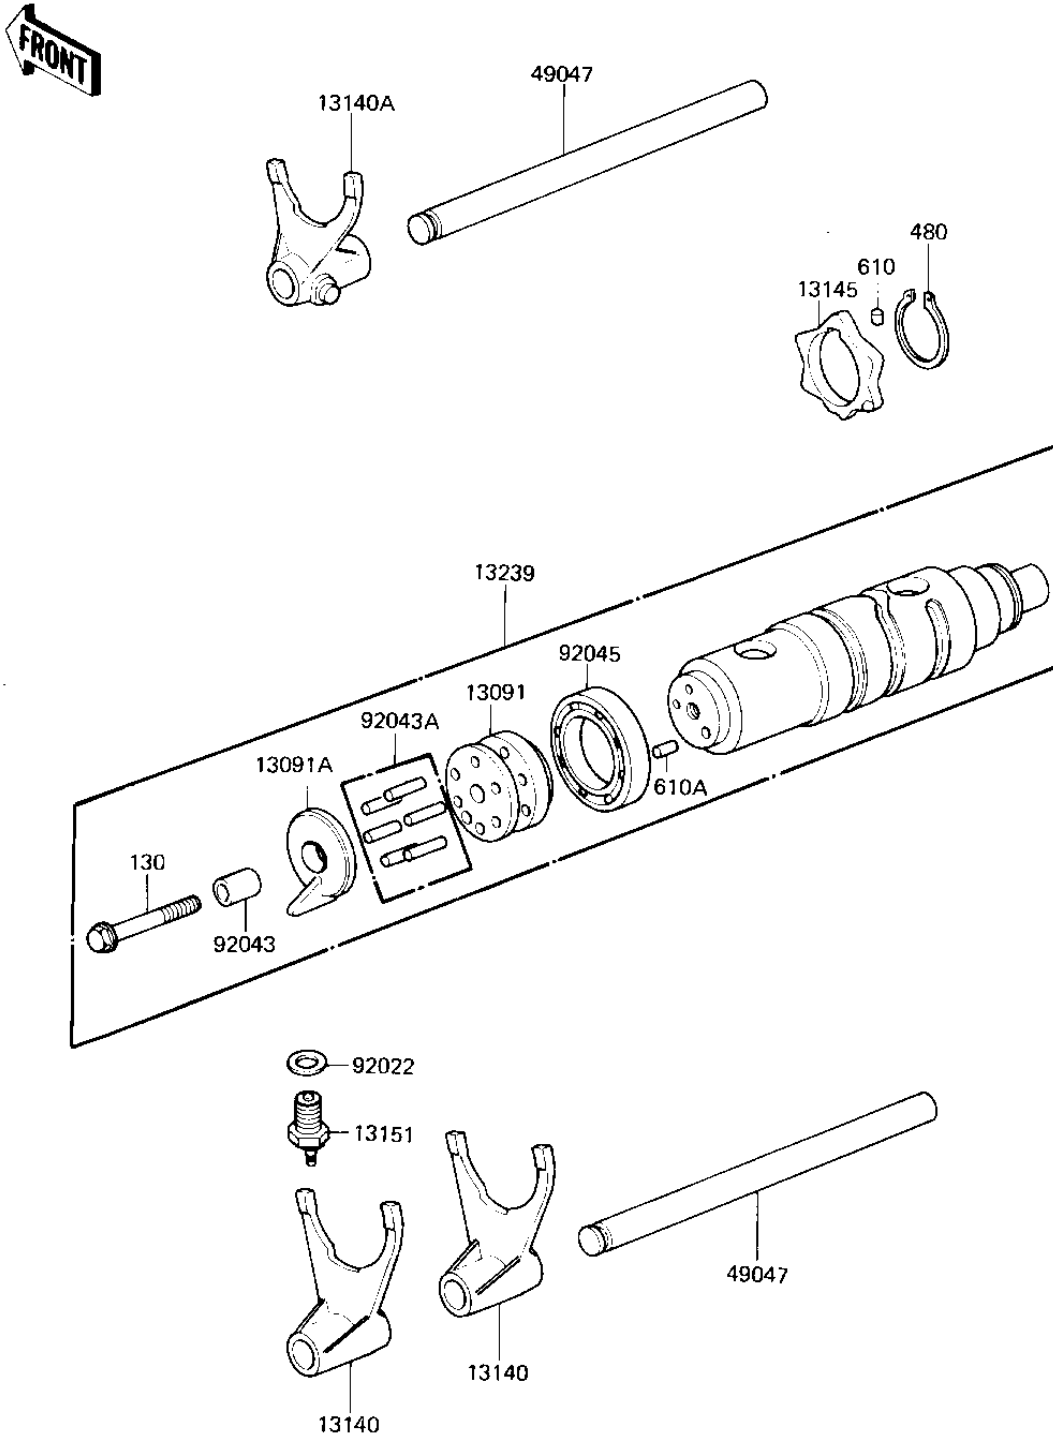

## 1982 KZ1300 Standard PARTS DIAGRAM

GEAR CHANGE DRUM & FORKS

E1362-0040

## 1982 KZ1300 Standard PARTS LIST

### GEAR CHANGE DRUM & FORKS

ITEM NAME	PART NUMBER	QUANTITY
HOLDER,BEARING (Ref # 13091)	13091-1113	1
HOLDER,DRUM PIN (Ref # 13091A)	13091-1114	1
FORK-SHIFT,LOW,2,3RD (Ref # 13140)	13140-1050	1
FORK-SHIFT,4TH&TOP (Ref # 13140A)	13140-1051	1
CAM-CHANGE DRUM (Ref # 13145)	13145-1058	1
SWITCH,NEUTRAL (Ref # 13151)	13151-1007	1
DRUM ASSY,GEAR CHANGE (Ref # 13239)	13239-1050	1
ROD,SHIFT,12X173 (Ref # 49047)	49047-1008	1
GASKET CHECK VALVE (Ref # 92022)	92065-058	1
PIN-DOWEL (Ref # 92043)	92042-007	1
PIN GEAR CHANGE DRUM (Ref # 92043A)	92042-014	1
BEARING,BALL,#6906 (Ref # 92045)	92045-1016	1
BOLT,FLANGED,6X40 (Ref # 130)	130G0640	1
CIRCLIP,30MM (Ref # 480)	480J3000	1
PIN-DOWEL,4X6 (Ref # 610)	610A0406	1
PIN DOWEL 4X8 (Ref # 610A)	610A0408	1