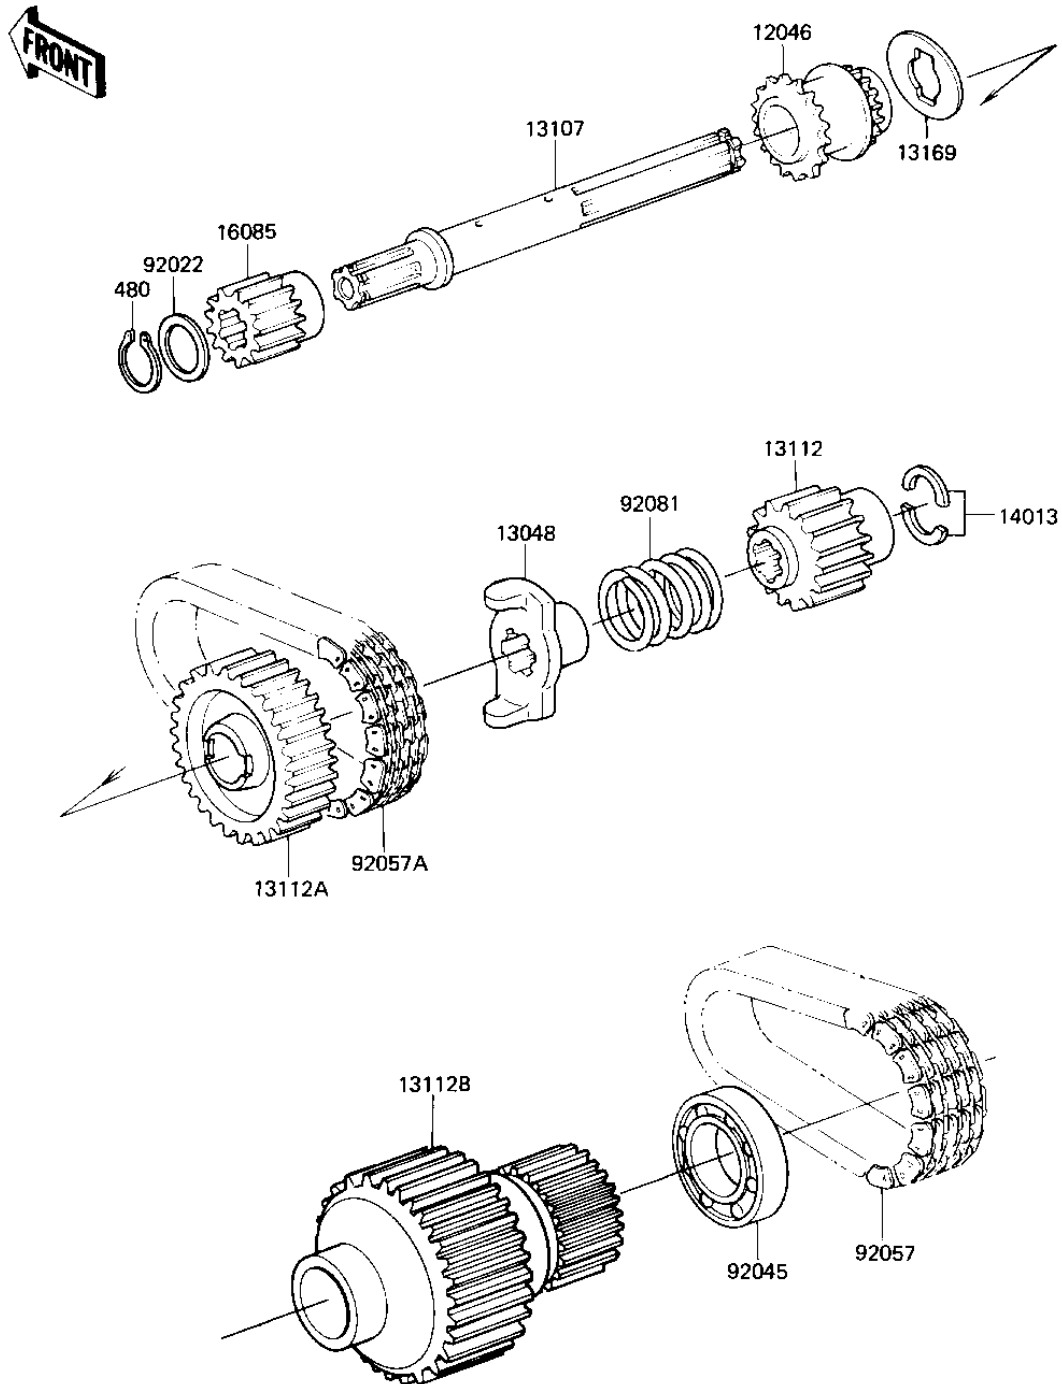

1982 KZ1300 Standard PARTS DIAGRAM

SECONDARY SHAFT

E1322-0003

1982 KZ1300 Standard PARTS LIST

SECONDARY SHAFT

ITEM NAME	PART NUMBER	QUANTITY
SPROCKET,TIMING,28,24 (Ref # 12046)	12046-1011	1
CAM-DAMPER (Ref # 13048)	13048-1015	1
SHAFT,SECONDARY (Ref # 13107)	13107-1007	1
SPROCKET,SECOND,DRIVE (Ref # 13112)	13112-1002	1
SPROCKET-PRIMARY,32T (Ref # 13112A)	13112-1008	1
SPROCKET-PRIMARY,25T (Ref # 13112B)	13112-1009	1
PLATE,25X54X1.2 (Ref # 13169)	13169-1327	1
RING,POSITON (Ref # 14013)	14013-1001	1
GEAR,OIL PUMP DRIVE (Ref # 16085)	16085-1004	1
WASHER,25.3X33X1.0 (Ref # 92022)	92022-1109	1
BEARING,BALL,#6009 (Ref # 92045)	92045-1015	1
CHAIN,SECONDARY (Ref # 92057)	92057-1017	1
CHAIN,PRIMARY,50L (Ref # 92057A)	92057-1075	1
SPRING,CAM FOLLOWER (Ref # 92081)	92081-1085	1
CIRCLIP,25M/M (Ref # 480)	480J2500	1