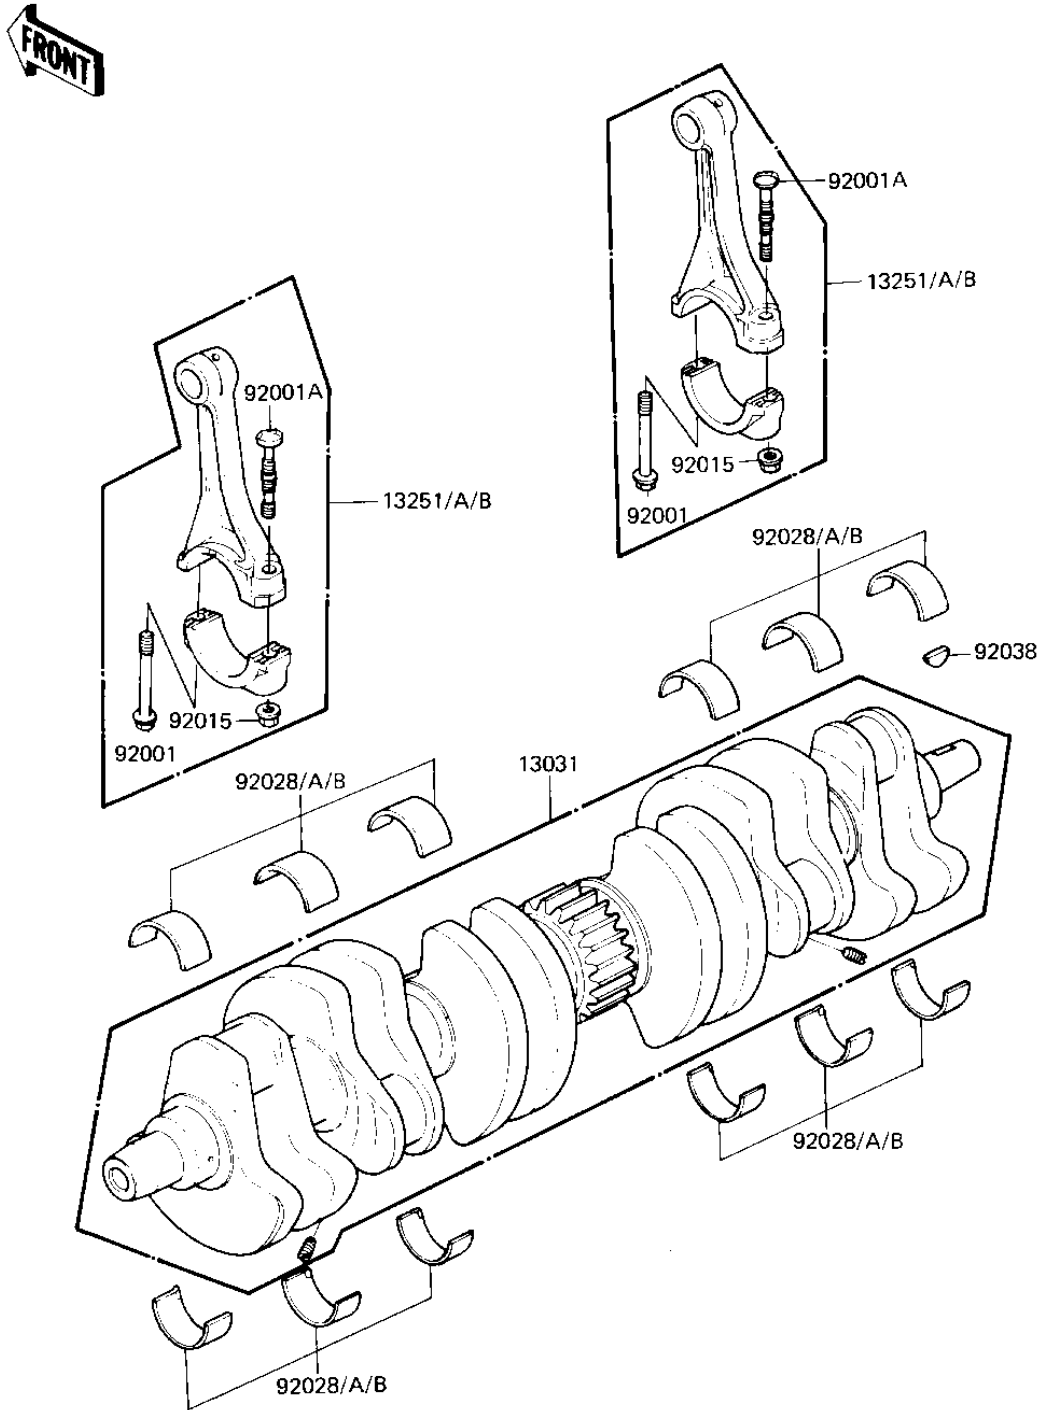

1982 KZ1300 Standard PARTS DIAGRAM

CRANKSHAFT

E1321-0033

1982 KZ1300 Standard PARTS LIST

CRANKSHAFT

ITEM NAME	PART NUMBER	QUANTITY
CRANKSHAFT-COMP (Ref # 13031)	13031-1071	1
ROD-ASSY-CONNECTING (Ref # 13251)	13251-1051-JJ	1
CONNECTING ROD ASSY,H (Ref # 13251A)	13251-1006-HH	1
CONNECTING ROD ASSY,I (Ref # 13251B)	13251-1006-II	1
BOLT,CONNECTING ROD (Ref # 92001)	92001-1120	1
BOLT (Ref # 92001A)	92001-169	1
NUT,FLANGED,8MM (Ref # 92015)	92015-1311	1
BUSHING,CONNECTNG ROD (Ref # 92028)	92028-1049	1
BUSHING,CONNECTNG ROD (Ref # 92028A)	92028-1050	1
BUSHING,CONNECTNG ROD (Ref # 92028B)	92028-1051	1
WOODRUFF KEY (Ref # 92038)	92038-001	1