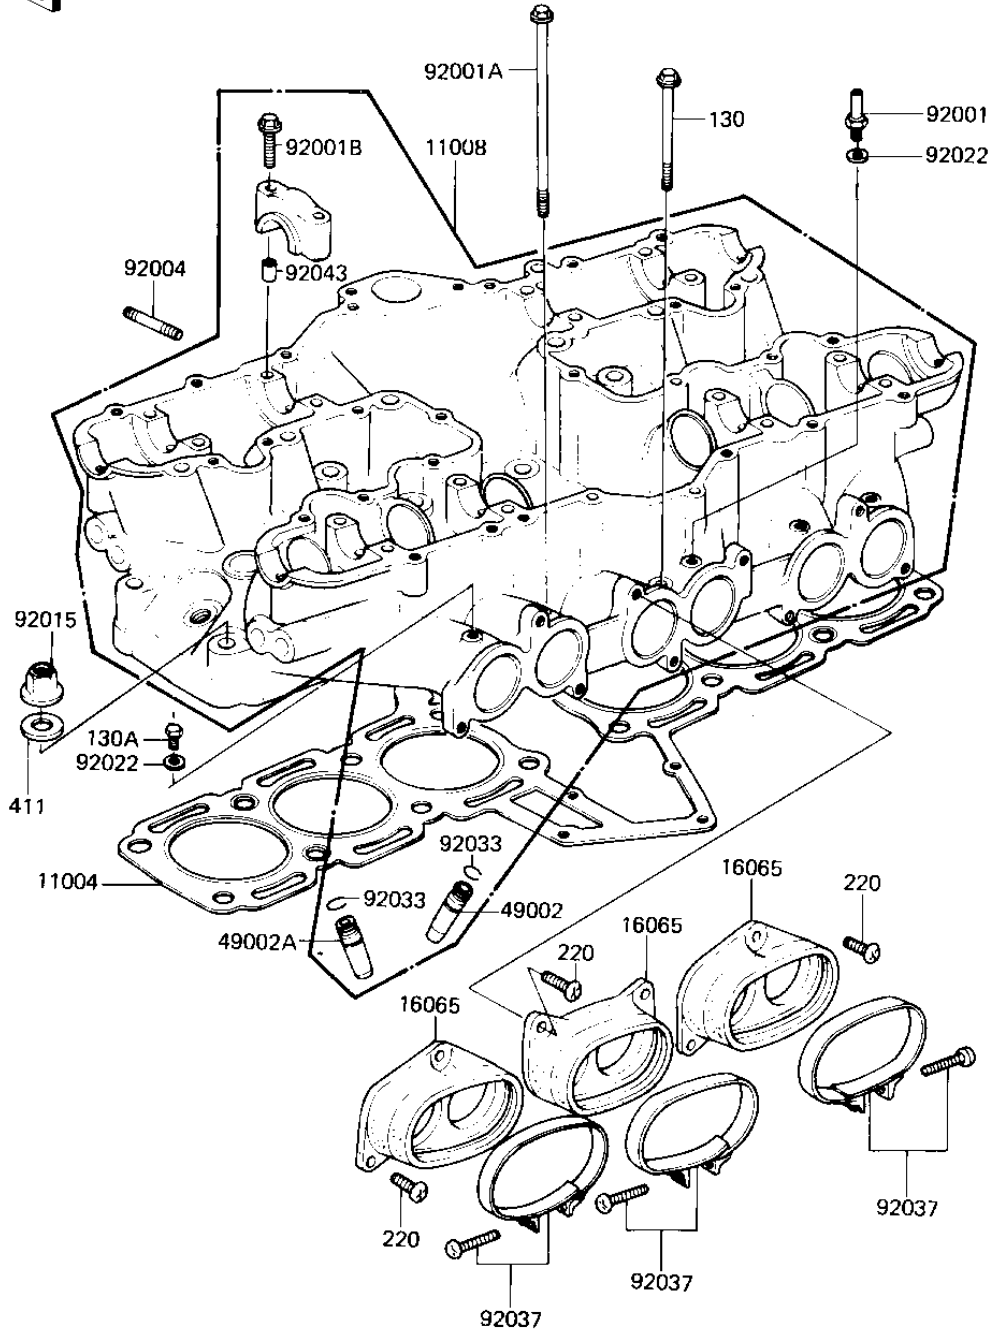

1982 KZ1300 Standard PARTS DIAGRAM

CYLINDER HEAD

E1111-0075

1982 KZ1300 Standard PARTS LIST

CYLINDER HEAD

ITEM NAME	PART NUMBER	QUANTITY
GASKET,HEAD,CYLINDER (Ref # 11004)	11004-1014	1
HEAD-COMP-CYLINDER (Ref # 11008)	11008-1022	1
HOLDER,CARBURETOR (Ref # 16065)	16065-1016	1
GUIDE,INLET VALVE (Ref # 49002)	12013-009	1
GUIDE,EXHAUST VALVE (Ref # 49002A)	49002-1002	1
BOLT,VACUUM (Ref # 92001)	92001-1143	1
BOLT,HEX HEAD,6X161 (Ref # 92001A)	92001-1302	1
BOLT,HEX HEAD,6X45 (Ref # 92001B)	92003-092	1
STUD,6X27 (Ref # 92004)	92004-066	1
NUT,CYLINDER HEAD (Ref # 92015)	92015-076	1
WASHER,PLAIN (Ref # 92022)	92022-304	1
CIRCLIP-VALVE (Ref # 92033)	92036-023	1
CLAMP,CARBURETOR HLDR (Ref # 92037)	92037-1119	1
PIN-DOWEL (Ref # 92043)	92042-007	1
BOLT,FLANGED,6X65 (Ref # 130)	130G0665	1
BOLT,FLANGED,6X8 (Ref # 130A)	130B0608	2
SCREW PAN HEAD 6X16 (Ref # 220)	220B0616	1
WASHER PLAIN 10MM (Ref # 411)	411B1000	1