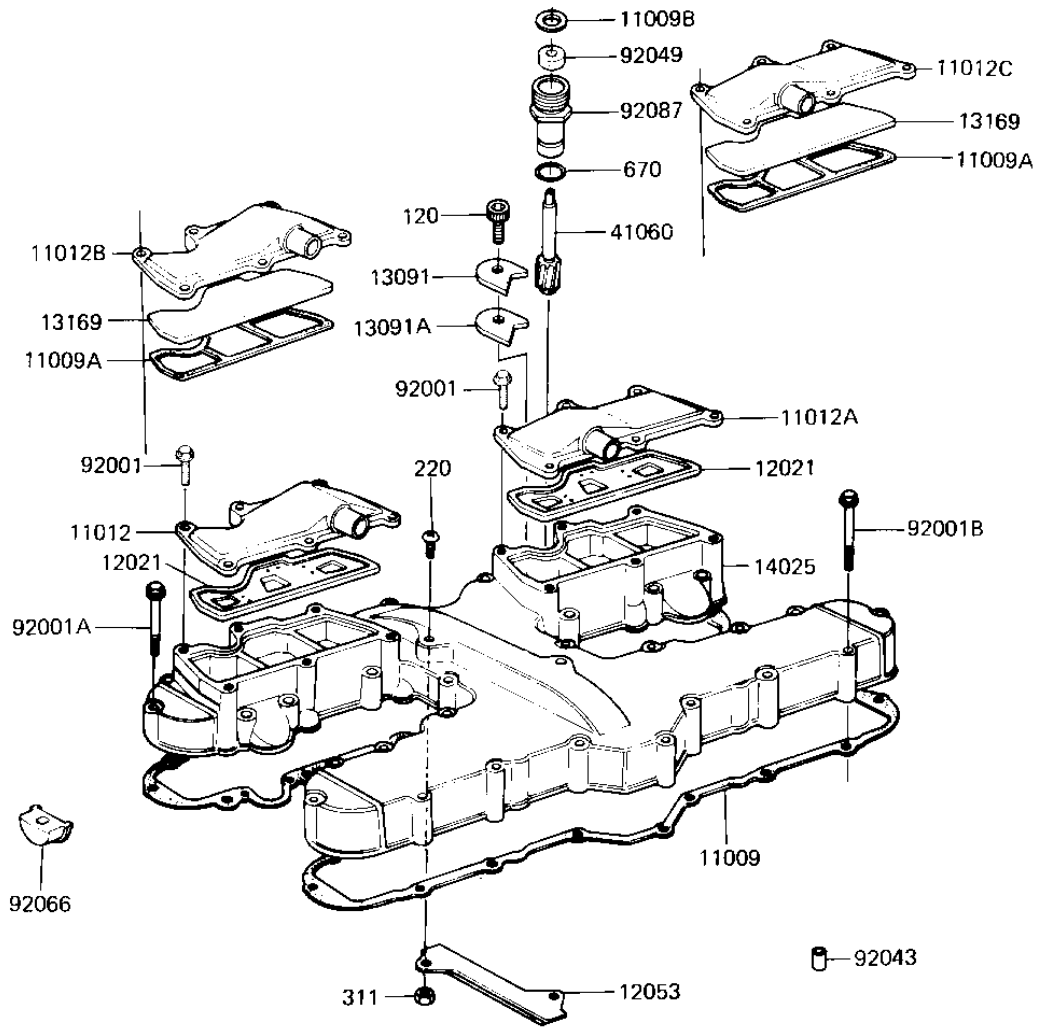

## 1982 KZ1300 Standard PARTS DIAGRAM

CYLINDER HEAD COVER

E1112-0034

### CYLINDER HEAD COVER

ITEM NAME	PART NUMBER	QUANTITY
GASKET,CYL HEAD COVER (Ref # 11009)	11009-1095	1
GASKET (Canada) (Ref # 11009A)	11009-1170	1
GASKET,TACHOMETER GER (Ref # 11009B)	92065-103	1
CAP,L.H,REED VALVE (Ref # 11012)	11012-1057	1
CAP,R.H,REED VALVE (Ref # 11012A)	11012-1058	1
CAP,L.H (Canada) (Ref # 11012B)	11012-1107	1
CAP,R.H (Canada) (Ref # 12021C)	11012-1108	1
VALVE ASSY,REED (Ref # 12021)	12021-1004	1
GUIDE,CHAIN,CAM (Ref # 12053)	12053-1026	1
HOLDER,TACHOMETER2.3T (Ref # 13091)	13091-1008	1
HOLDER,TACHOMETR,3.2T (Ref # 13091A)	13091-1009	1
PLATE (Canada) (Ref # 13169)	13169-1221	1
COVER,CYLINDER HEAD (Ref # 14025)	14025-1312	1
GEAR,TACHOMETER,10T (Ref # 41060)	13223-011	1
BOLT,HEX HEAD,6X20 (Ref # 92001)	92001-1100	1
BOLT,HEX HEAD,6X52 (Ref # 92001A)	92001-1192	1
BOLT,HEX HEAD,6X45 (Ref # 92001B)	92003-092	1
PIN-DOWEL (Ref # 92043)	92042-007	1
OIL SEAL (Ref # 92049)	92050-075	1
PLUG,CAMSHAFT (Ref # 92066)	92066-1030	1
GUIDE,TACHOMETER GEAR (Ref # 92087)	92087-010	1
BOLT,6X14 (Ref # 120)	120P0614	1
SCREW PAN HEAD 6X16 (Ref # 220)	220B0616	1
NUT 6MM (Ref # 311)	311B0600	1
"O" RING,10MM (Ref # 670)	670D1510	1