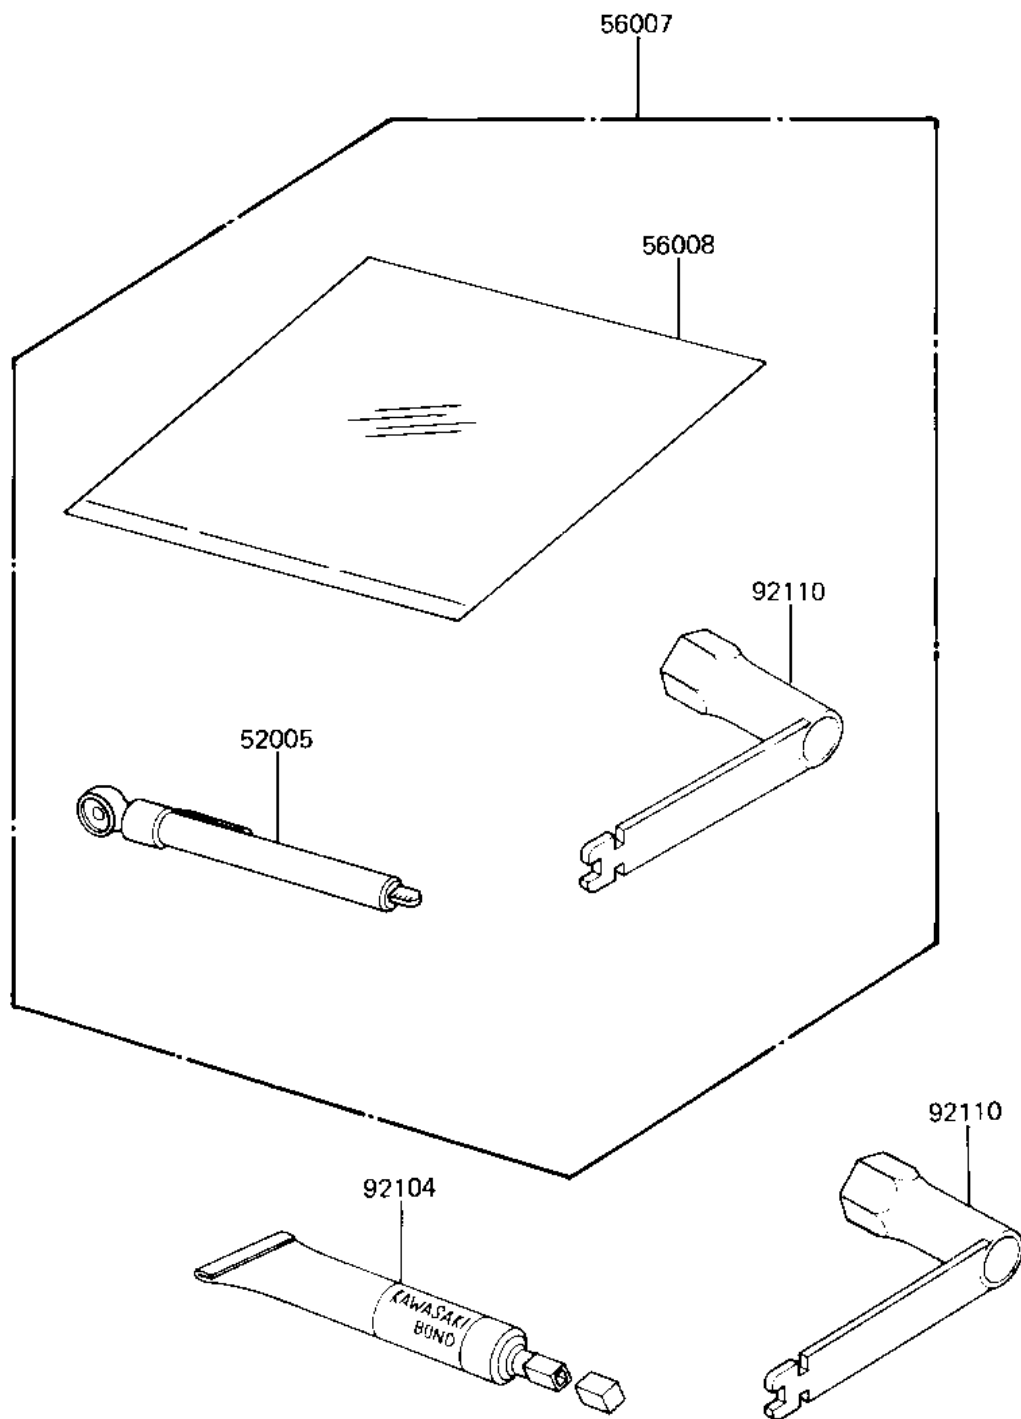

1982 KX™125 PARTS DIAGRAM

OWNER TOOLS

F2810-0115

1982 KX™125 PARTS LIST

OWNER TOOLS

ITEM NAME	PART NUMBER	QUANTITY
GAUGE,AIR (Ref # 52005)	52005-4002	1
TOOLKIT (Ref # 56007)	56007-1142	1
BAG (Ref # 56008)	56008-1018	1
LIQUID GASKET (Ref # 92104)	92104-002	1
TOOL-WRENCH,BOX&SPOKE (Ref # 92110)	92110-1041	1