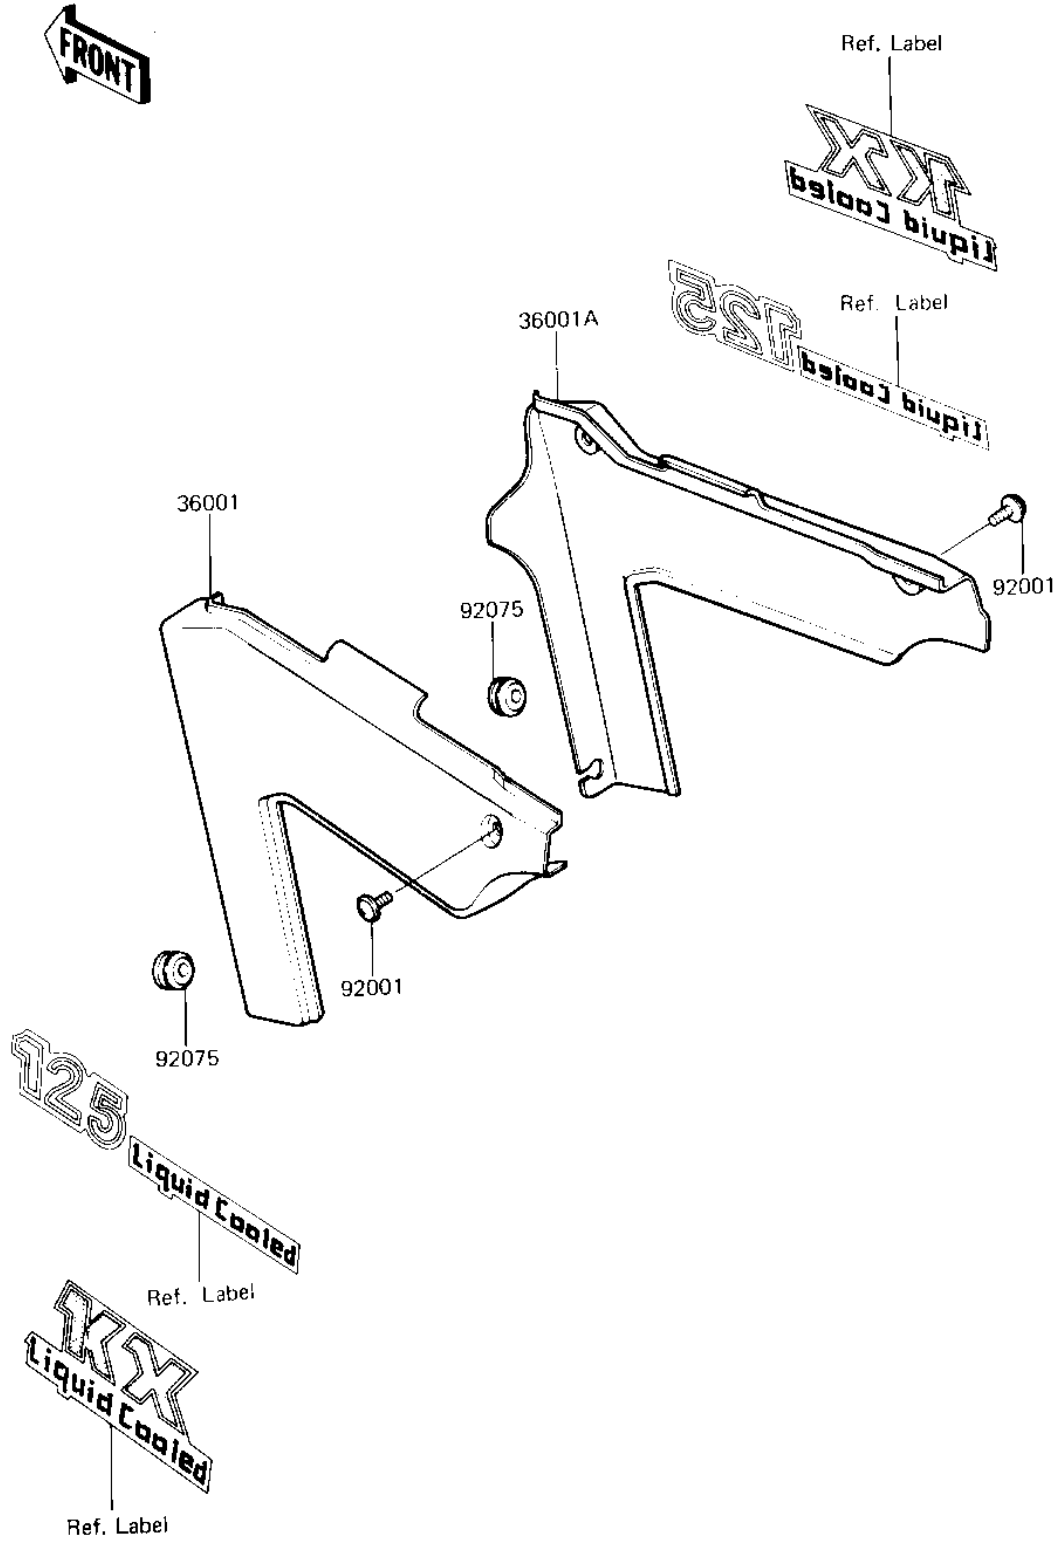

1982 KX™125 PARTS DIAGRAM

SIDE COVERS

12610-0111

1982 KX™125 PARTS LIST

SIDE COVERS

ITEM NAME	PART NUMBER	QUANTITY
COVER-SIDE,L.H L.GREE (Ref # 36001)	36001-1146-6W	1
COVER-SIDE,R.H L.GREE (Ref # 36001A)	36001-1147-6W	1
BOLT,6X10 (Ref # 92001)	92091-026	1
DAMPER,SIDE COVER (Ref # 92075)	92075-1067	1