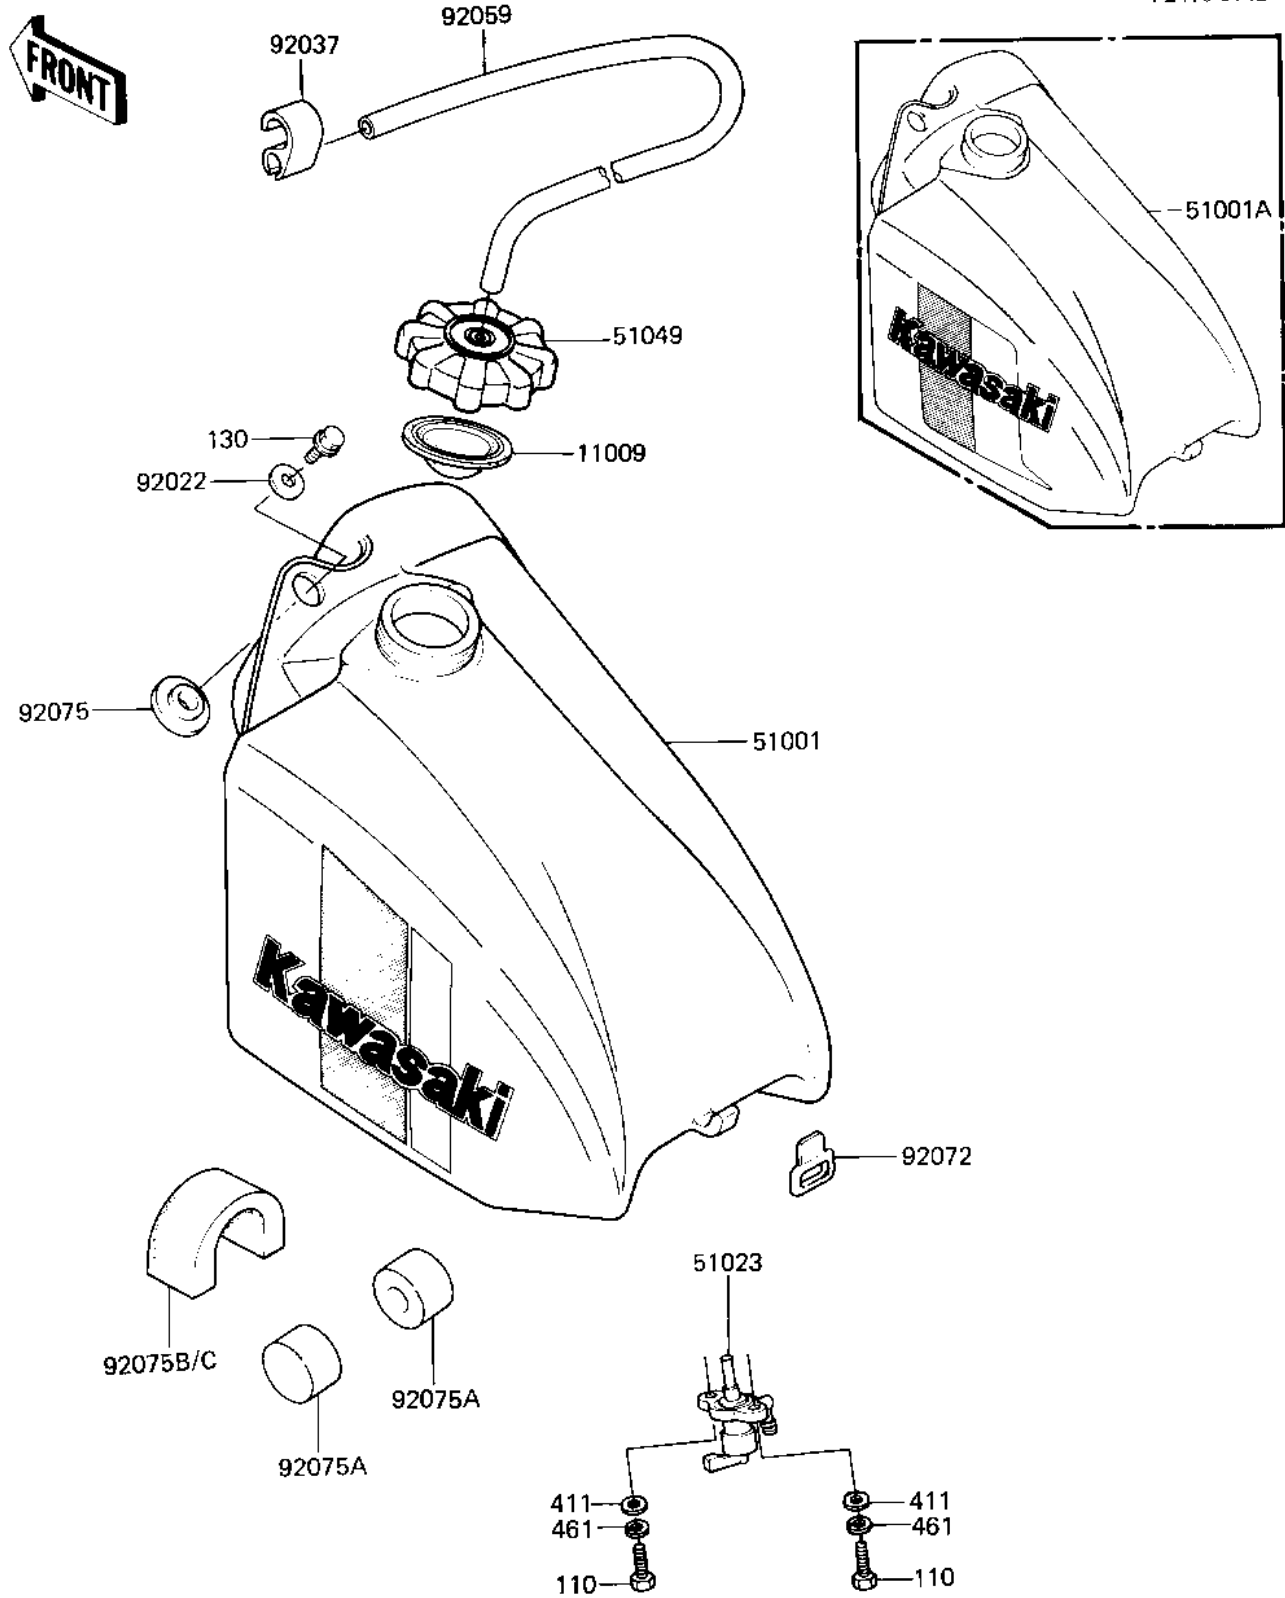

1982 KX™125 PARTS DIAGRAM

FUEL TANK

F2410-0142

1982 KX™125 PARTS LIST

FUEL TANK

| ITEM NAME | PART NUMBER | QUANTITY |
|--------------------------------------|---------------|----------|
| GASKET,FUEL TANK (Ref # 11009) | 11009-1452 | 1 |
| TANK-COMP-FUEL,L.GREEN (Ref # 51001) | 51001-5177-6W | 1 |
| TAP-ASSY-FUEL (Ref # 51023) | 51023-1115 | 1 |
| CAP-TANK,FUEL (Ref # 51049) | 51049-1006 | 1 |
| WASHER,7X28X1.6 (Ref # 92022) | 92022-1282 | 1 |
| CLAMP,TUBE (Ref # 92037) | 92037-1377 | 1 |
| TUBE,5X9X250 (Ref # 92059) | 92059-1258 | 1 |
| BAND,FUEL TANK (Ref # 92072) | 92072-1073 | 1 |
| DAMPER,FUEL TANK (Ref # 92075) | 92075-1360 | 1 |
| DAMPER,FUEL TANK (Ref # 92075A) | 92075-1361 | 1 |
| DAMPER (Ref # 92075B) | 92075-1362 | 1 |
| BOLT-UPSET,6X16 (Ref # 110) | 112G0616 | 1 |
| BOLT-FLANGED,6X10 (Ref # 130) | 130G0610 | 1 |
| WASHER PLAIN 6MM (Ref # 411) | 411B0600 | 1 |
| WASHER SPRING 6MM (Ref # 461) | 461F0600 | 1 |