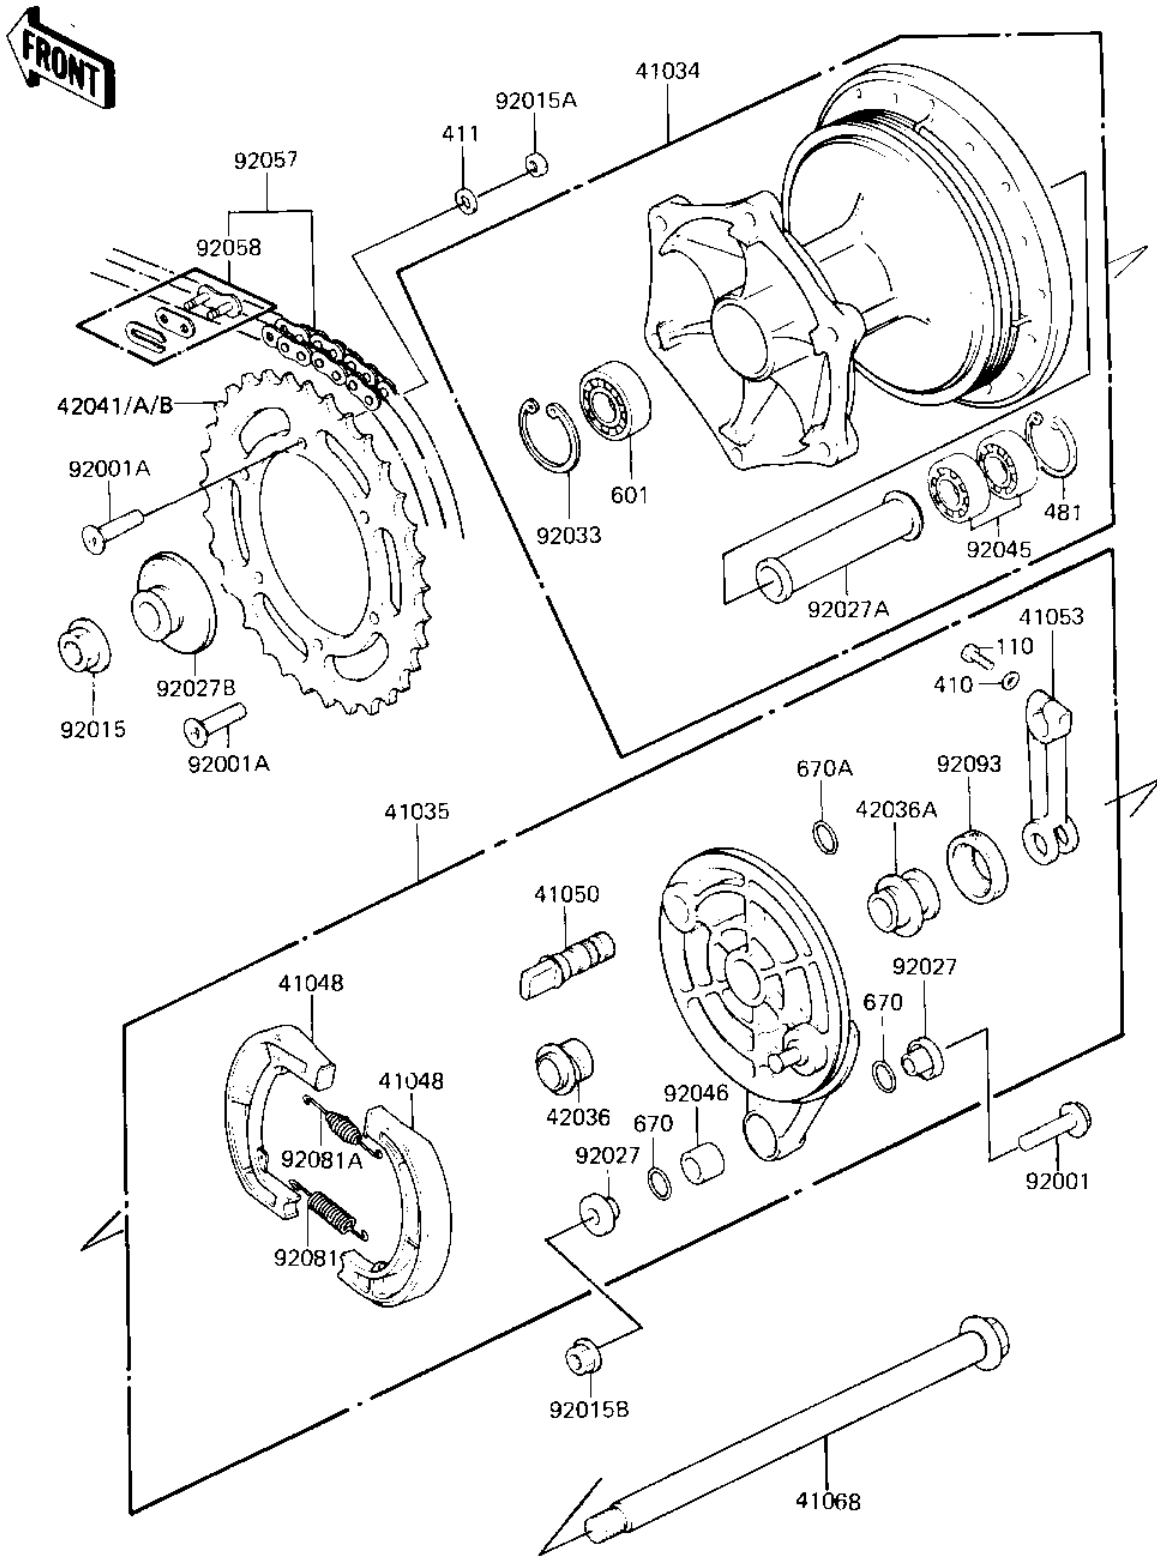

## 1982 KX™125 PARTS DIAGRAM

REAR HUB/BRAKE/CHAIN (KX125-B1)

F 2240-0065

## 1982 KX™125 PARTS LIST

REAR HUB/BRAKE/CHAIN (KX125-B1)

ITEM NAME	PART NUMBER	QUANTITY
DRUM-ASSY,REAR BRAKE (Ref # 41034)	41034-5005	1
PANEL-ASY,RR BRK (Ref # 41035)	41035-1083	1
SHOE,BRAKE (Ref # 41048)	42019-010	1
CAM-BRAKE (Ref # 41050)	41050-1020	1
LEVER-BRAKE CAM (Ref # 41053)	41053-1026	1
AXLE,REAR (Ref # 41068)	41068-1068	1
SLEEVE (Ref # 42036)	42036-1052	1
SLEEVE (Ref # 42036A)	42036-1053	1
SPROCKET-HUB,50T,AL (Ref # 42041)	42041-1255	1
SPROCKET-HUB,51T (Ref # 42041A)	42041-1104	1
SPROCKET-HUB,49T,AL (Ref # 42041B)	42041-1256	1
BOLT,HEX HEAD,8X36 (Ref # 92001)	92001-1041	1
BOLT (Ref # 92001A)	92001-1521	1
NUT,16M/M (Ref # 92015)	92015-1015	1
NUT,8MM (Ref # 92015A)	92015-1134	1
NUT-8MM (Ref # 92015B)	92015-1143	1
COLLAR (Ref # 92027)	92027-1040	1
COLLAR (Ref # 92027A)	92027-1384	1
COLLAR (Ref # 92027B)	92027-1385	1
RING, SNAP,43.5M/M (Ref # 92033)	92033-1040	1
BEARING-BALL,#6003UC3 (Ref # 92045)	601B6003U	1
BEARING,NEEDLE (Ref # 92046)	92046-1009	1
CHAIN,DRIVE,DID520DSX (Ref # 92057)	92057-1317	1
JOINT,DRIVE CHAIN (Ref # 92058)	92058-1013	1
SPRING,BRAKE SHOE (Ref # 92081)	92081-1766	1
SPRING,BRAKE SHOE (Ref # 92081A)	92081-1550	1
OIL SEAL (Ref # 92093)	92093-1004	1
BOLT-UPSET (Ref # 110)	112G0622	1
WASHER PLAIN 6MM (Ref # 410)	410B0600	1

## 1982 KX™125 PARTS LIST

REAR HUB/BRAKE/CHAIN (KX125-B1)

ITEM NAME	PART NUMBER	QUANTITY
WASHER PLAIN 8MM (Ref # 411)	411B0800	1
CIRCLIP,35MM (Ref # 481)	481J3500	1
BEARING-BALL,#6203LUC3/2A (Ref # 601)	601B6203U	1
"O" RING (Ref # 670)	670B2011	1
"O" RING,15MM (Ref # 670A)	670B2015	1