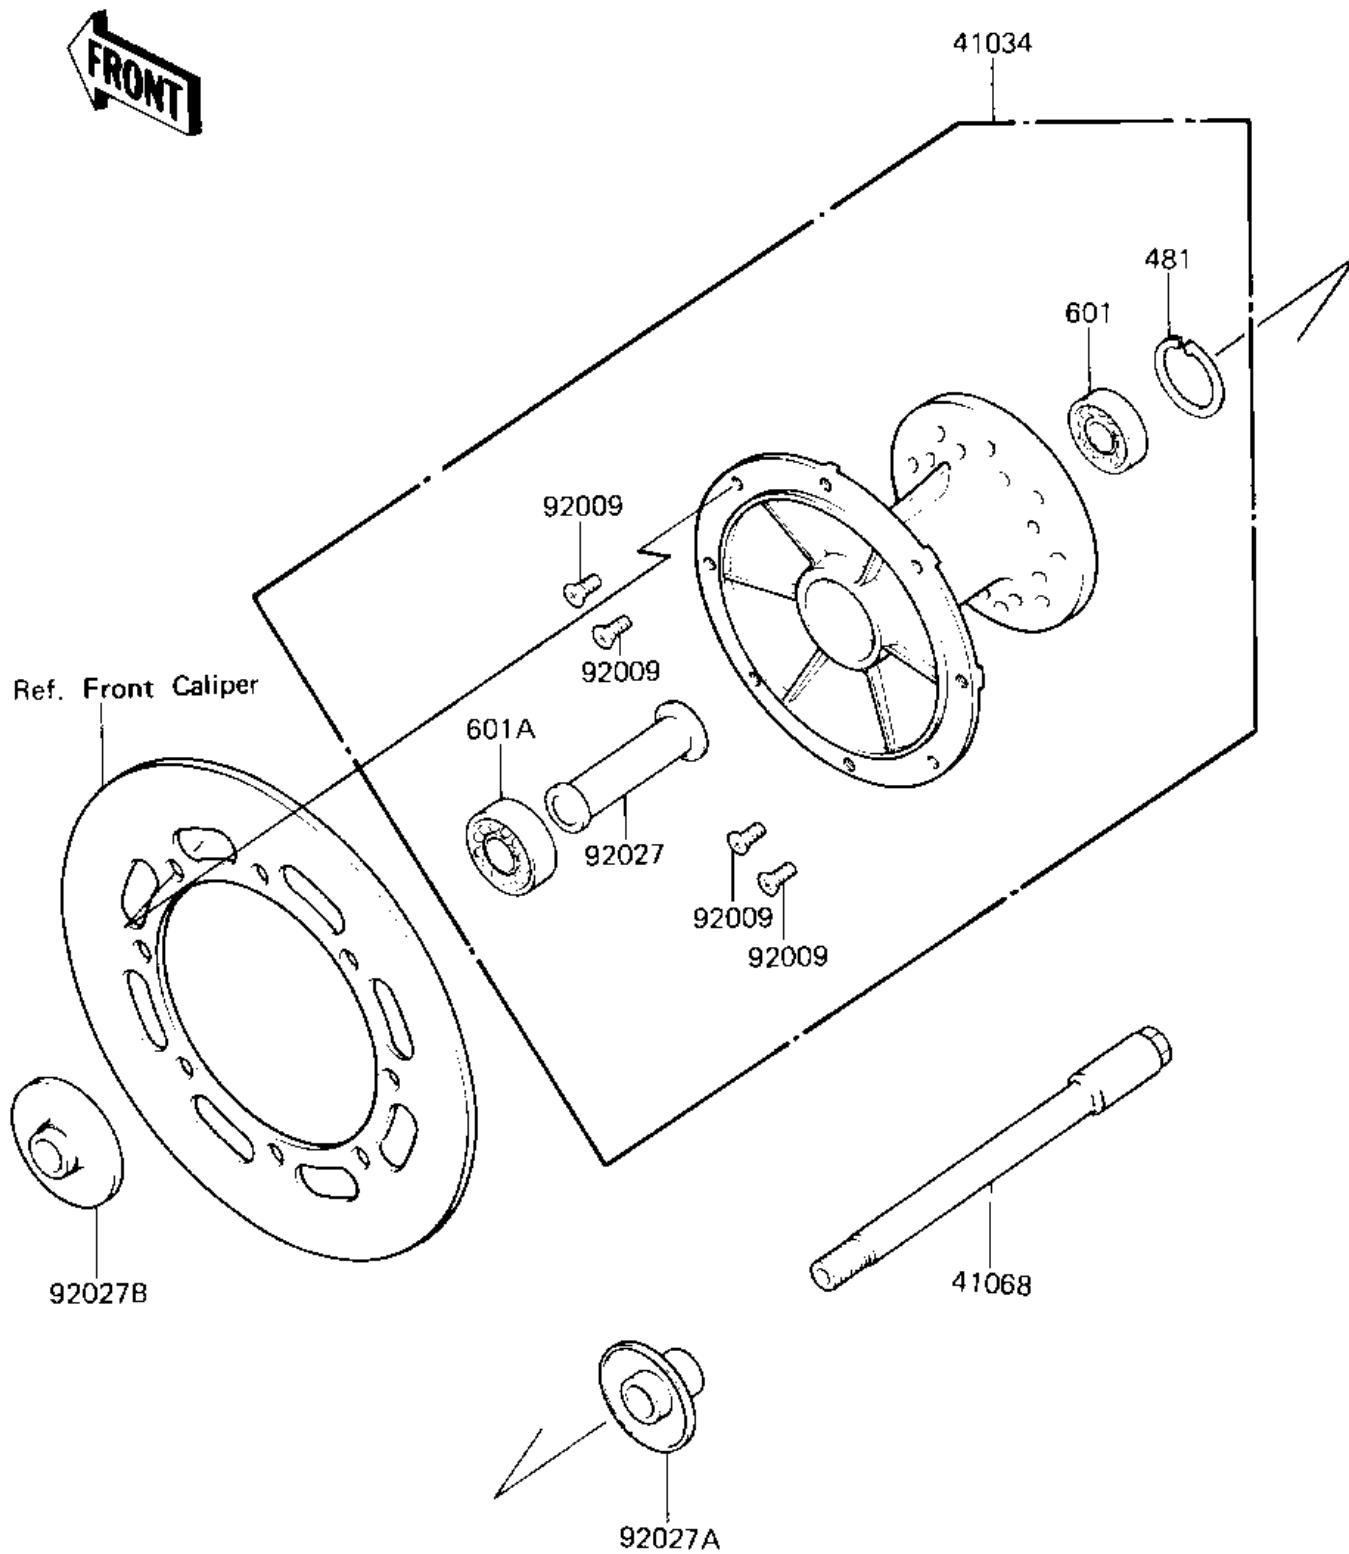

## 1982 KX™125 PARTS DIAGRAM

FRONT HUB

F2230-0050

## 1982 KX™125 PARTS LIST

### FRONT HUB

ITEM NAME	PART NUMBER	QUANTITY
DRUM-ASSY,FR BRK (Ref # 41034)	41034-1052	1
AXLE,FRONT (Ref # 41068)	41068-1069	1
SCREW,6X10 (Ref # 92009)	92009-1375	1
COLLAR (Ref # 92027)	92027-1374	1
COLLAR (Ref # 92027A)	92027-1375	1
COLLAR (Ref # 92027B)	92027-1377	1
CIRCLIP,35MM (Ref # 481)	481J3500	1
BEARING BALL,#6202UC3 (Ref # 601)	601B6202U	1
BEARING BALL,#6203UC3/2A (Ref # 601A)	601B6203U	1