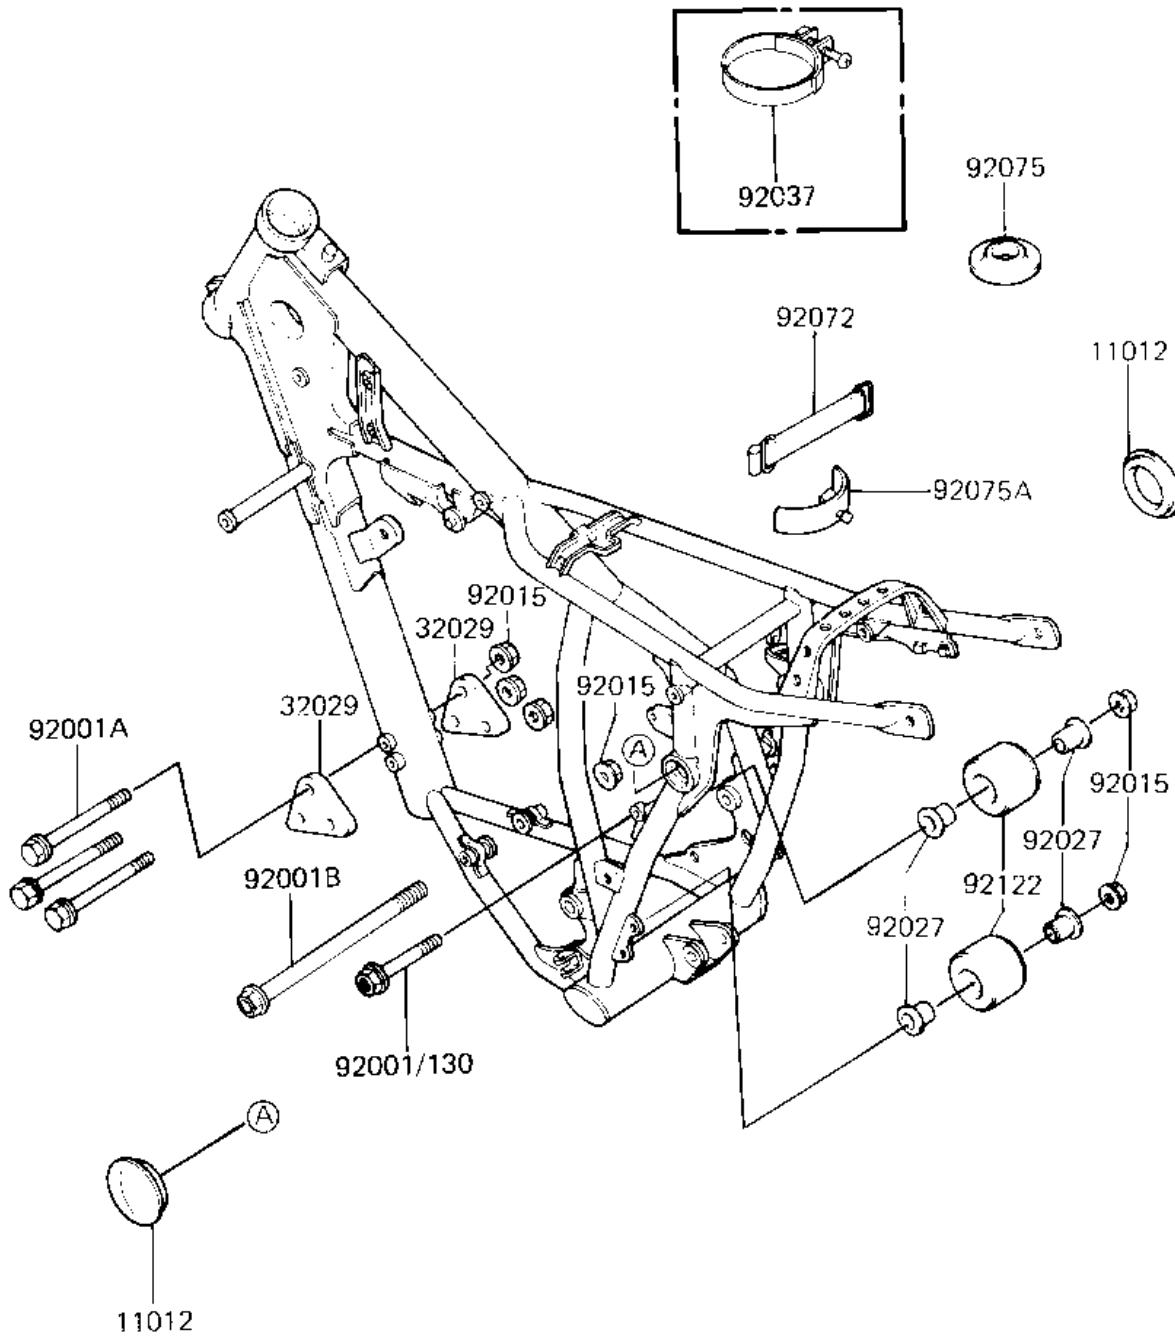

## 1982 KX™125 PARTS DIAGRAM

FRAME FITTINGS

F2131-0127

## 1982 KX™125 PARTS LIST

### FRAME FITTINGS

ITEM NAME	PART NUMBER	QUANTITY
CAP,UNI TRAK (Ref # 11012)	11012-1211	1
BRACKET-ENGINE (Ref # 32029)	32029-1173	1
BOLT,8X50 (Ref # 92001)	92002-1182	1
BOLT FLANGED,8X70 (Ref # 92001A)	92001-1583	1
BOLT,FLANGED,8X135 (Ref # 92001B)	92150-1037	1
NUT-8MM (Ref # 92015)	92015-1143	1
COLLAR,CHAIN GUIDE (Ref # 92027)	92027-1383	1
BAND,RESERVE TANK (Ref # 92072)	92072-1085	1
DAMPER,RESERVE TANK (Ref # 92075)	92075-1358	1
DAMPER,RESERVE TANK (Ref # 92075A)	92075-1359	1
ROLLER,CHAIN GUIDE (Ref # 92122)	92122-1021	1