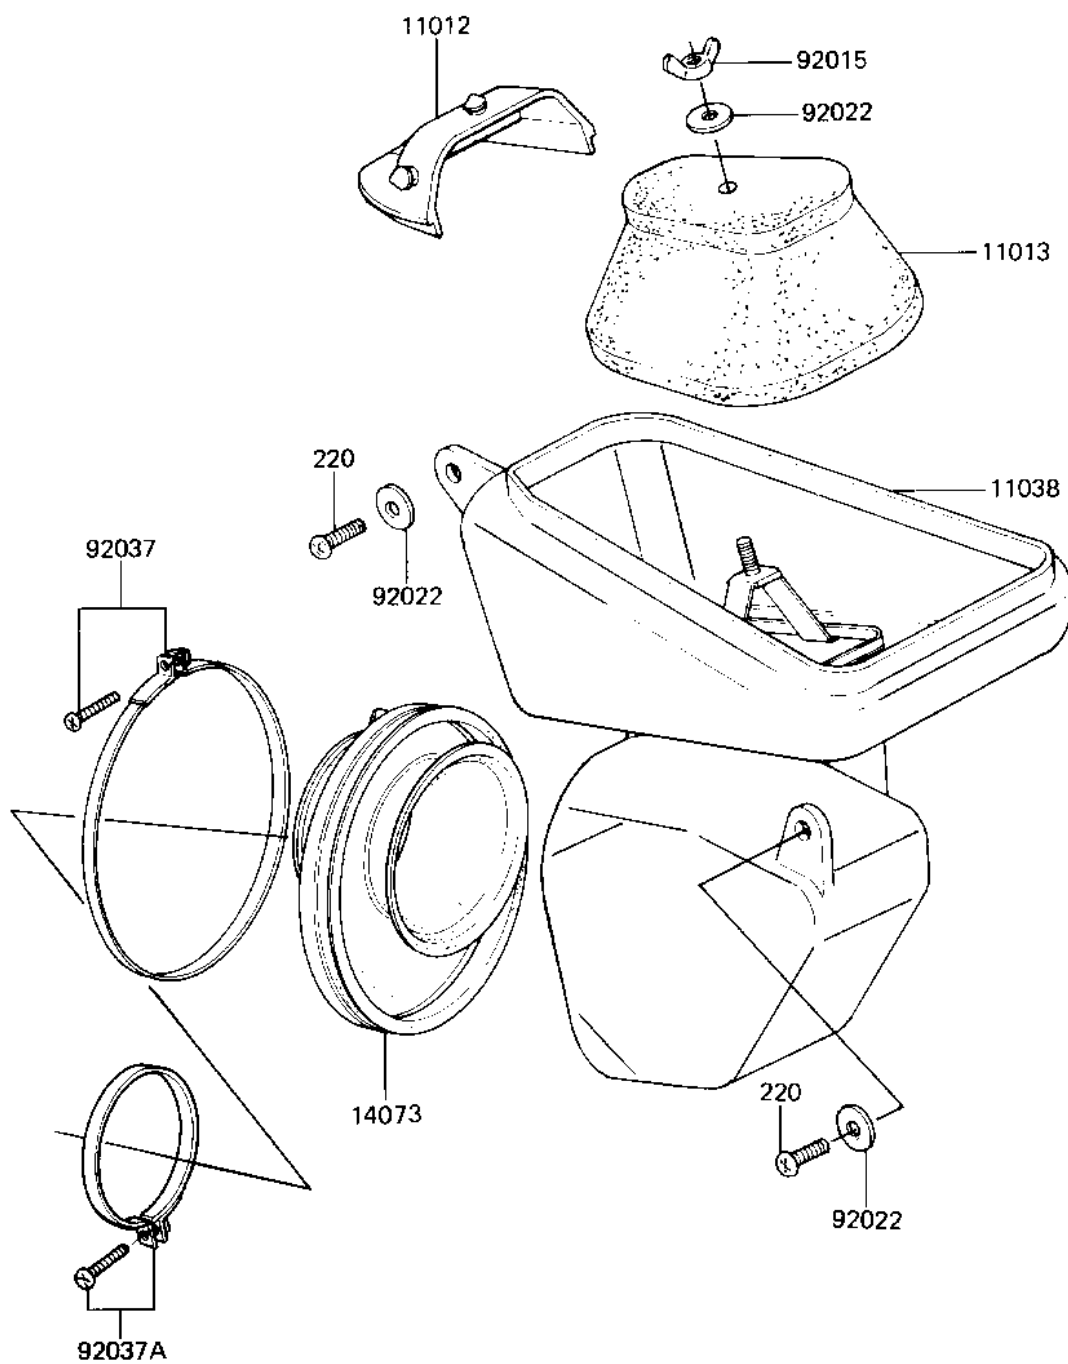

## 1982 KX™125 PARTS DIAGRAM

AIR CLEANER (KX125-B1)

E1130-0064

## 1982 KX™125 PARTS LIST

AIR CLEANER (KX125-B1)

ITEM NAME	PART NUMBER	QUANTITY
CAP,AIR FILTER (Ref # 11012)	11012-1205	1
ELEMENT,AIR CLNR (Ref # 11013)	11013-1057	1
CASE-ASSY,AIR FILTER (Ref # 11038)	11038-1001	1
DUCT,AIR FILTER (Ref # 14073)	14073-1072	1
NUT,AIR CLEANER CAP (Ref # 92015)	92016-062	1
WASHER 6.5X20X1.6T (Ref # 92022)	92022-125	1
CLAMP,AIR FILTER DUCT (Ref # 92037)	92037-1283	1
CLAMP (Ref # 92037A)	92037-171	1
SCREW PAN HEAD 6X16 (Ref # 220)	220B0616	1