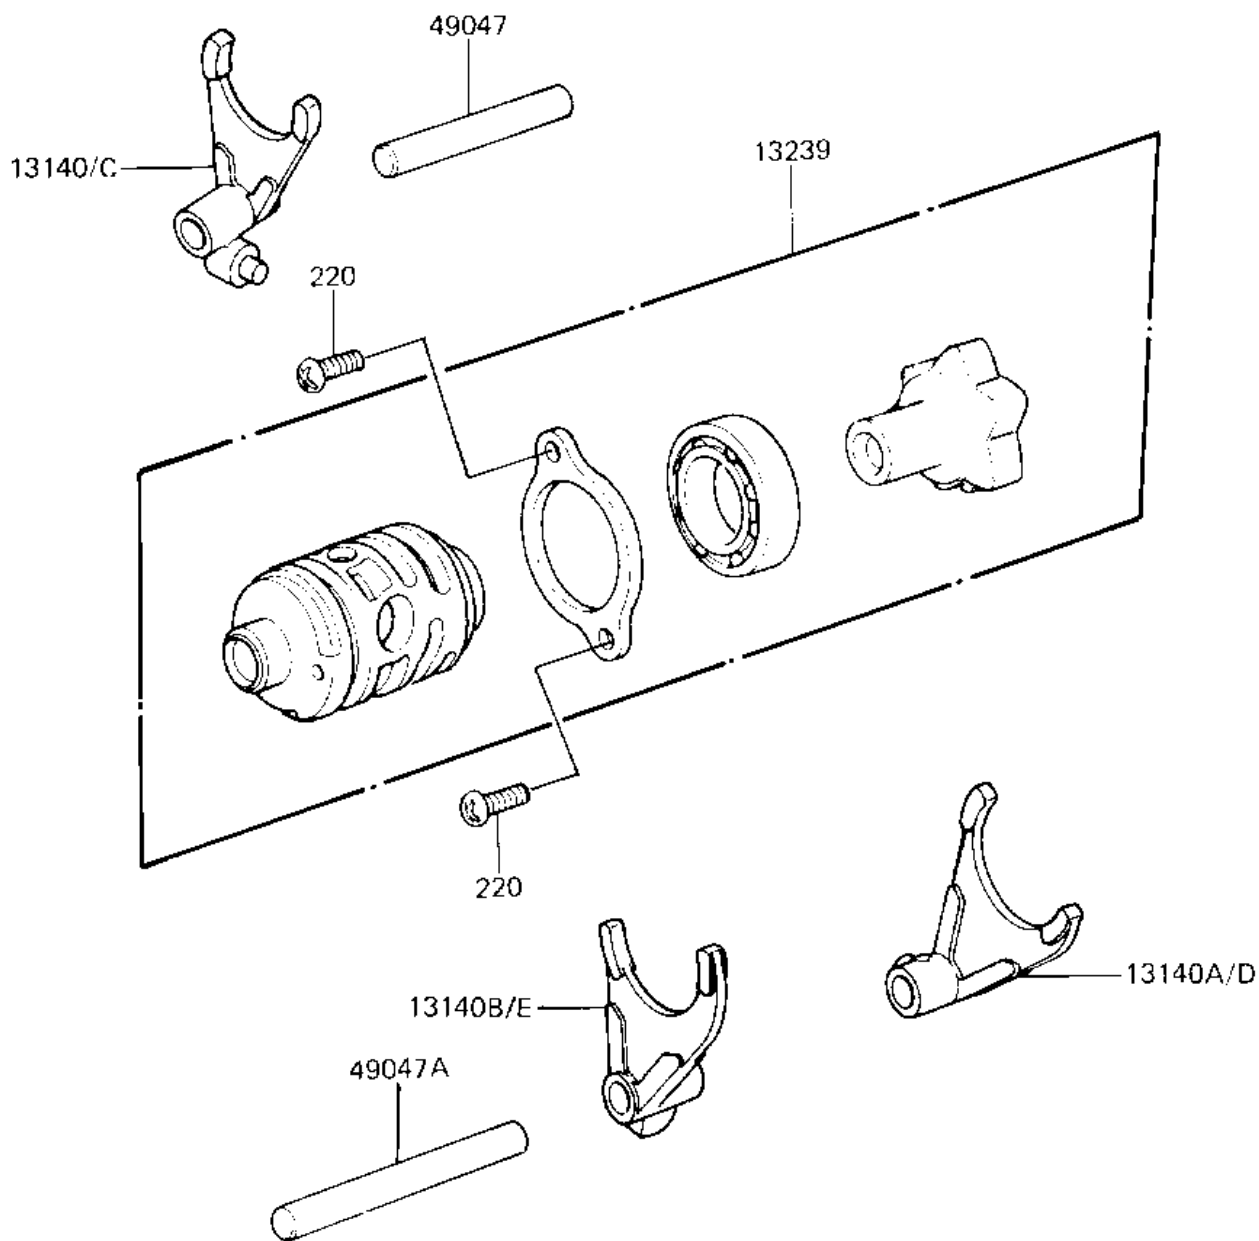

1982 KX™125 PARTS DIAGRAM

GEAR CHANGE DRUM & FORKS

E1362.0062

1982 KX™125 PARTS LIST

GEAR CHANGE DRUM & FORKS

ITEM NAME	PART NUMBER	QUANTITY
FORK-SHIFT,5TH&TOP (Ref # 13140)	13140-1054	1
FORK,SHIFT,LOW&4TH (Ref # 13140A)	13140-1055	1
FORK-SHIFT,2ND&3RD (Ref # 13140B)	13140-1056	1
DRUM-ASSY-CHANGE (Ref # 13239)	13239-1055	1
ROD-SHIFT,8X58 (Ref # 49047)	49047-1017	1
ROD-SHIFT,8X79.5 (Ref # 49047A)	49047-1018	1
SCREW PAN HEAD 6X12 (Ref # 220)	220B0612	1