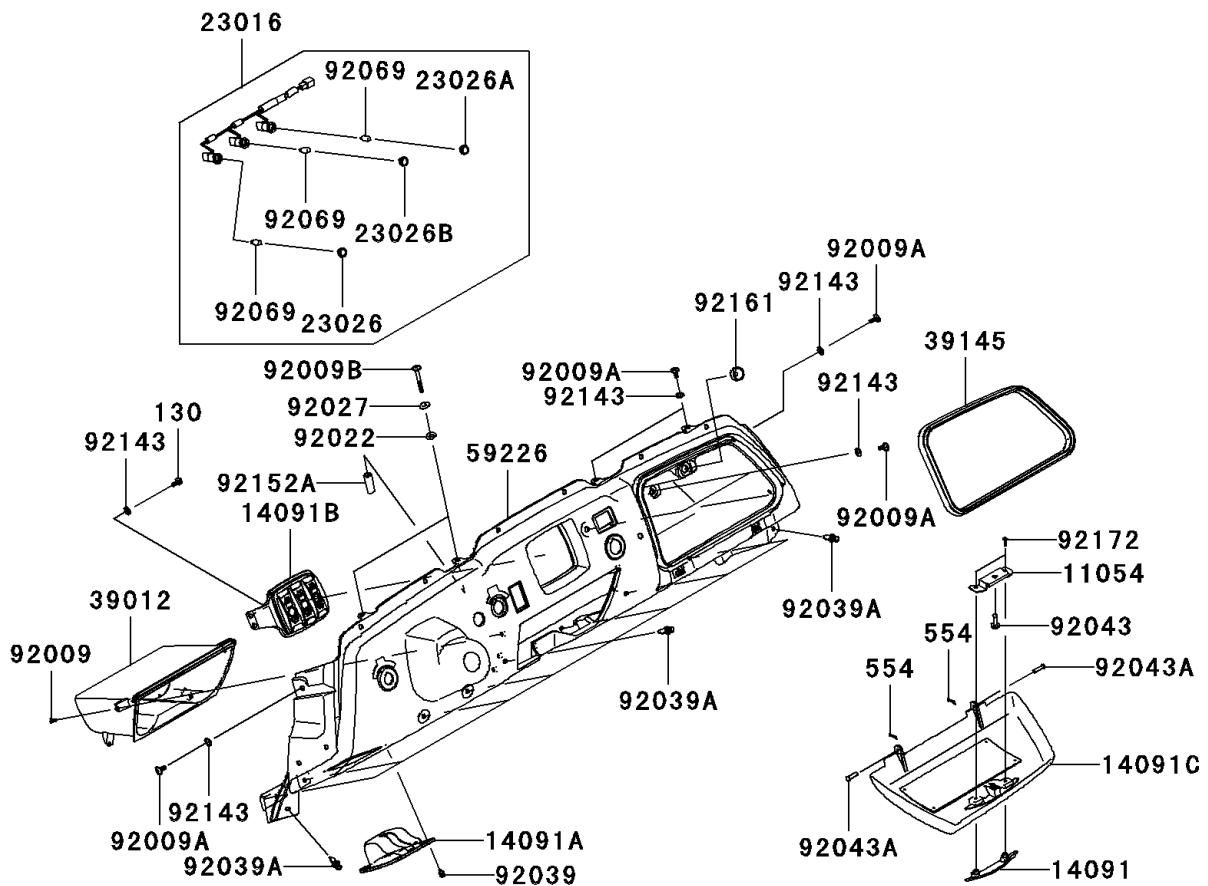

2008 Teryx® 750 4x4 PARTS DIAGRAM

Front Box

F2135

2008 Teryx® 750 4x4 PARTS LIST

Front Box

ITEM NAME	PART NUMBER	QUANTITY
BOLT-FLANGED,6X16 (Ref # 130)	130BB0616	1
PIN-SNAP (Ref # 554)	554DA0600	1
BRACKET (Ref # 11054)	11054-1789	1
COVER,STORAGE CAP,F.BLACK (Ref # 14091)	14091-0700-6Z	1
COVER,LH,F.BLACK (Ref # 14091A)	14091-0702-6Z	1
COVER,CONTROL PANEL,F.BLACK (Ref # 14091B)	14091-0870-6Z	1
COVER,STORAGE,F.BLACK (Ref # 14091C)	14091-0985-6Z	1
LAMP-ASSY (Ref # 23016)	23016-0016	1
LENS,PILOT,ORANGE (Ref # 23026)	23026-0010	1
LENS,RED (Ref # 23026A)	23026-0011	1
LENS,PILOT,GREEN (Ref # 23026B)	23026-1251	1
CASE-STORAGE,F.BLACK (Ref # 39012)	39012-0017-6Z	1
TRIM-SEAL,L=940 (Ref # 39145)	39145-0029	1
PANEL-CONTROL,F.BLACK (Ref # 59226)	59226-0018-6Z	1
SCREW,TAPPING,4X12 (Ref # 92009)	92009-1444	1
SCREW,6X16 (Ref # 92009A)	92009-1621	1
SCREW,6X56 (Ref # 92009B)	92009-1829	1
WASHER,10.5X20X1 (Ref # 92022)	92022-239	1
COLLAR,L=4.7 (Ref # 92027)	92027-1964	1
RIVET (Ref # 92039)	92039-0046	1
RIVET (Ref # 92039A)	92039-1229	1
PIN (Ref # 92043)	92043-0138	1
PIN,6X23 (Ref # 92043A)	92043-0164	1
BULB,12V 1.7W,T10 (Ref # 92069)	92069-1059	1
COLLAR (Ref # 92143)	92143-1087	1
COLLAR,7.48X14.28X42 (Ref # 92152)	92152-0508	1
COLLAR,7.95X15.88X40 (Ref # 92152A)	92152-0777	1
DAMPER (Ref # 92161)	92161-0568	1
SCREW,TAPPING,4X16 (Ref # 92172)	92172-0347	1