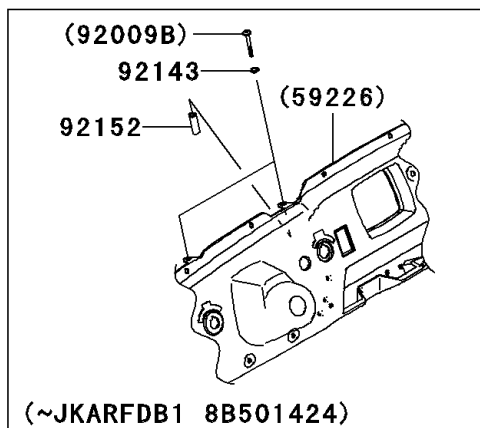

2008 Teryx® 750 4x4 PARTS DIAGRAM

Front Box

F2135

2008 Teryx® 750 4x4 PARTS LIST

Front Box

ITEM NAME	PART NUMBER	QUANTITY
BOLT-FLANGED,6X16 (Ref # 130)	130BB0616	1
PIN-SNAP (Ref # 554)	554DA0600	1
BRACKET (Ref # 11054)	11054-1789	1
COVER,STORAGE CAP,F.BLACK (Ref # 14091)	14091-0700-6Z	1
COVER,LH,F.BLACK (Ref # 14091A)	14091-0702-6Z	1
COVER,CONTROL PANEL,F.BLACK (Ref # 14091B)	14091-0870-6Z	1
COVER,STORAGE,F.BLACK (Ref # 14091C)	14091-0985-6Z	1
LAMP-ASSY (Ref # 23016)	23016-0016	1
LENS,PILOT,ORANGE (Ref # 23026)	23026-0010	1
LENS,RED (Ref # 23026A)	23026-0011	1
LENS,PILOT,GREEN (Ref # 23026B)	23026-1251	1
CASE-STORAGE,F.BLACK (Ref # 39012)	39012-0017-6Z	1
TRIM-SEAL,L=940 (Ref # 39145)	39145-0029	1
PANEL-CONTROL,F.BLACK (Ref # 59226)	59226-0018-6Z	1
SCREW,TAPPING,4X12 (Ref # 92009)	92009-1444	1
SCREW,6X16 (Ref # 92009A)	92009-1621	1
SCREW,6X56 (Ref # 92009B)	92009-1829	1
WASHER,10.5X20X1 (Ref # 92022)	92022-239	1
COLLAR,L=4.7 (Ref # 92027)	92027-1964	1
RIVET (Ref # 92039)	92039-0046	1
RIVET (Ref # 92039A)	92039-1229	1
PIN (Ref # 92043)	92043-0138	1
PIN,6X23 (Ref # 92043A)	92043-0164	1
BULB,12V 1.7W,T10 (Ref # 92069)	92069-1059	1
COLLAR (Ref # 92143)	92143-1087	1
COLLAR,7.48X14.28X42 (Ref # 92152)	92152-0508	1
COLLAR,7.95X15.88X40 (Ref # 92152A)	92152-0777	1
DAMPER (Ref # 92161)	92161-0568	1
SCREW,TAPPING,4X16 (Ref # 92172)	92172-0347	1