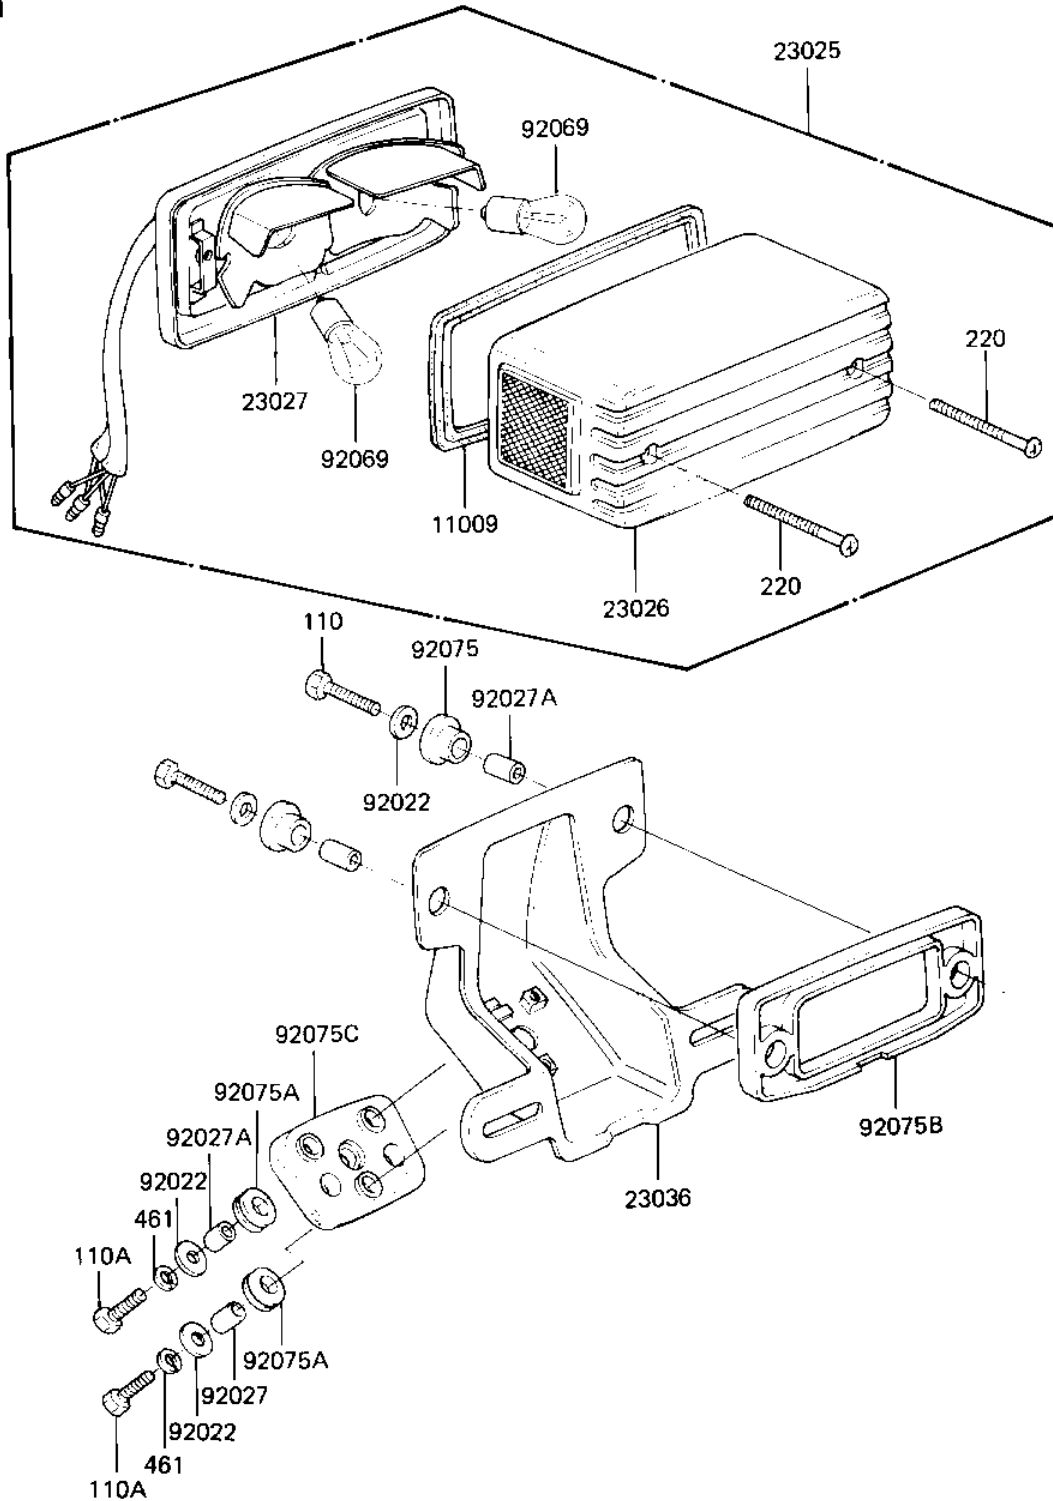

1982 750 CSR-Twin PARTS DIAGRAM

TAILLIGHT

F2720-0056

—
R
—
N
—

1982 750 CSR-Twin PARTS LIST

TAILLIGHT

| ITEM NAME | PART NUMBER | QUANTITY |
|-------------------------------------|-------------|----------|
| GASKET,TAIL LAMP (Ref # 11009) | 11009-1221 | 1 |
| LAMP TAIL "220-40896 (Ref # 23025) | 23025-1037 | 1 |
| LENS,TAIL LAMP (Ref # 23026) | 23026-1024 | 1 |
| BODY-COMP TAIL LAMP (Ref # 23027) | 23027-1024 | 1 |
| BRACKET-TAIL LAMP (Ref # 23036) | 23036-1033 | 1 |
| WASHER 6.5X20X1.6T (Ref # 92022) | 92022-125 | 1 |
| COLLAR 6.8X10X14.5 (Ref # 92027) | 92027-156 | 1 |
| COLLAR (Ref # 92027A) | 92027-169 | 1 |
| BULB,12V 32/3CP (Ref # 92069) | 92069-059 | 1 |
| DAMPER RUBBER (Ref # 92075) | 92075-1092 | 1 |
| DAMPER RUBBER,RR FEN (Ref # 92075A) | 92075-121 | 1 |
| DAMPER (Ref # 92075B) | 92075-1282 | 1 |
| DAMPER (Ref # 92075C) | 92075-1283 | 1 |
| BOLT 6X22 (Ref # 110) | 112B0622 | 1 |
| BOLT-UPSET (Ref # 110A) | 112G0625 | 1 |
| SCREW-PAN-CROS (Ref # 220) | 220B0465 | 1 |
| WASHER SPRING 6MM (Ref # 461) | 461F0600 | 1 |