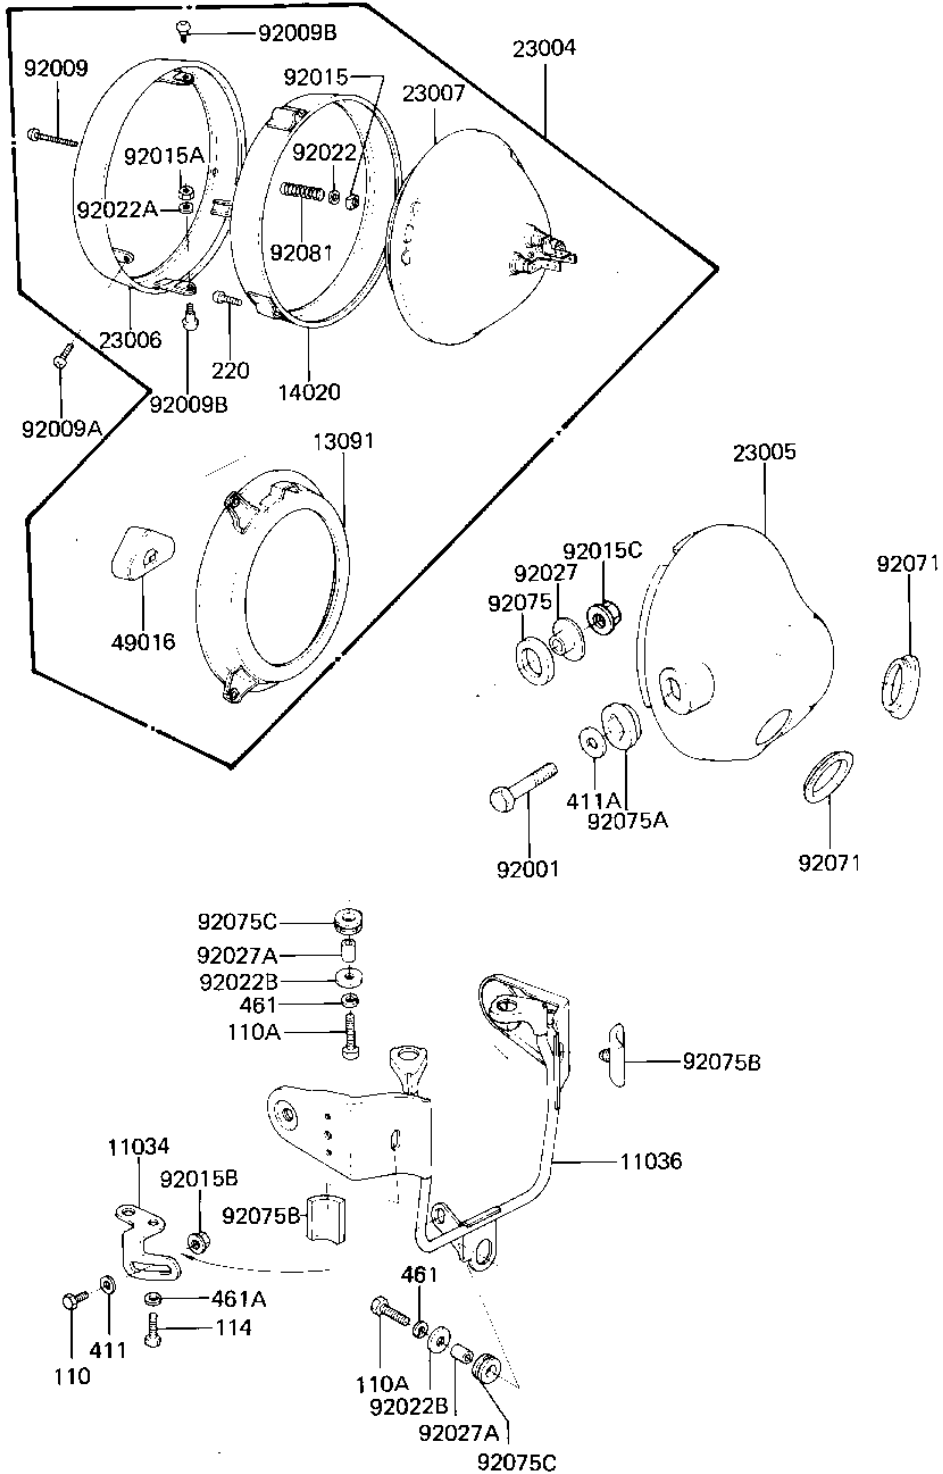

1982 750 CSR-Twin PARTS DIAGRAM

HEADLIGHT

F2710-0059

1982 750 CSR-Twin PARTS LIST

HEADLIGHT

ITEM NAME	PART NUMBER	QUANTITY
BRACKET, (Ref # 11034)	11034-1792	1
BRACKET-A,HEAD LAMP (Ref # 11036)	11036-1173	1
RING,HEAD LAMP MOUNT (Ref # 13091)	23074-001	1
RING,HEAD LAMP MOUNT (Ref # 14020)	23072-001	1
LAMP-HEAD (Ref # 23004)	23004-1052	1
BODY-COMP-HEAD LAMP (Ref # 23005)	23005-1016	1
RIM,HEAD LAMP (Ref # 23006)	23006-038	1
SEALED BEAM UNIT (Ref # 23007)	23007-1006	1
DUST COVER,HEAD LAMP (Ref # 49016)	49016-1009	1
BOLT,10MM (Ref # 92001)	92007-024	1
SCREW FORCUS ADJUST (Ref # 92009)	23019-021	1
SCREW,PAN HEAD,5X14 (Ref # 92009A)	23019-022	1
SCREW-PAN HEAD,5X12 (Ref # 92009B)	23019-023	1
NUT,4MM (Ref # 92015)	23020-018	1
NUT,HEAD LAMP RIM FI (Ref # 92015A)	23020-023	1
NUT-6MM (Ref # 92015B)	92015-1078	1
NUT,FLANGED,10MM (Ref # 92015C)	92015-1428	1
WASHER (Ref # 92022)	23021-004	1
WASHER-PLAIN,5MM (Ref # 92022A)	23021-012	1
WASHER 6.5X20X1.6T (Ref # 92022B)	92022-125	1
COLLAR,HEAD LIGHT (Ref # 92027)	23052-011	1
COLLAR,REAR FENDER (Ref # 92027A)	92027-162	1
GROMMET (Ref # 92071)	92071-1008	1
DAMPER RUBBER (Ref # 92075)	23066-021	1
DAMPER RUBBER (Ref # 92075A)	23066-022	1
DAMPER RUBBER (Ref # 92075B)	92075-1243	1
DAMPER RUBBER,RR FEN (Ref # 92075C)	92075-209	1
SPRING FOCUS ADJUST (Ref # 92081)	23014-005	1
BOLT-UPSET 6X14 (Ref # 110)	112B0614	1

1982 750 CSR-Twin PARTS LIST

HEADLIGHT

ITEM NAME	PART NUMBER	QUANTITY
BOLT-UPSET (Ref # 110A)	112G0625	1
BOLT-SMALL-UPSET,8X1 (Ref # 114)	115G0816	1
SCREW PAN HEAD 3X12 (Ref # 220)	220B0312	1
WASHER PLAIN 6MM (Ref # 411)	411B0600	1
WASHER-PLAIN,10MM (Ref # 411A)	411D1000	1
WASHER SPRING 6MM (Ref # 461)	461F0600	1
WASHER SPRING 8MM (Ref # 461A)	461F0800	1