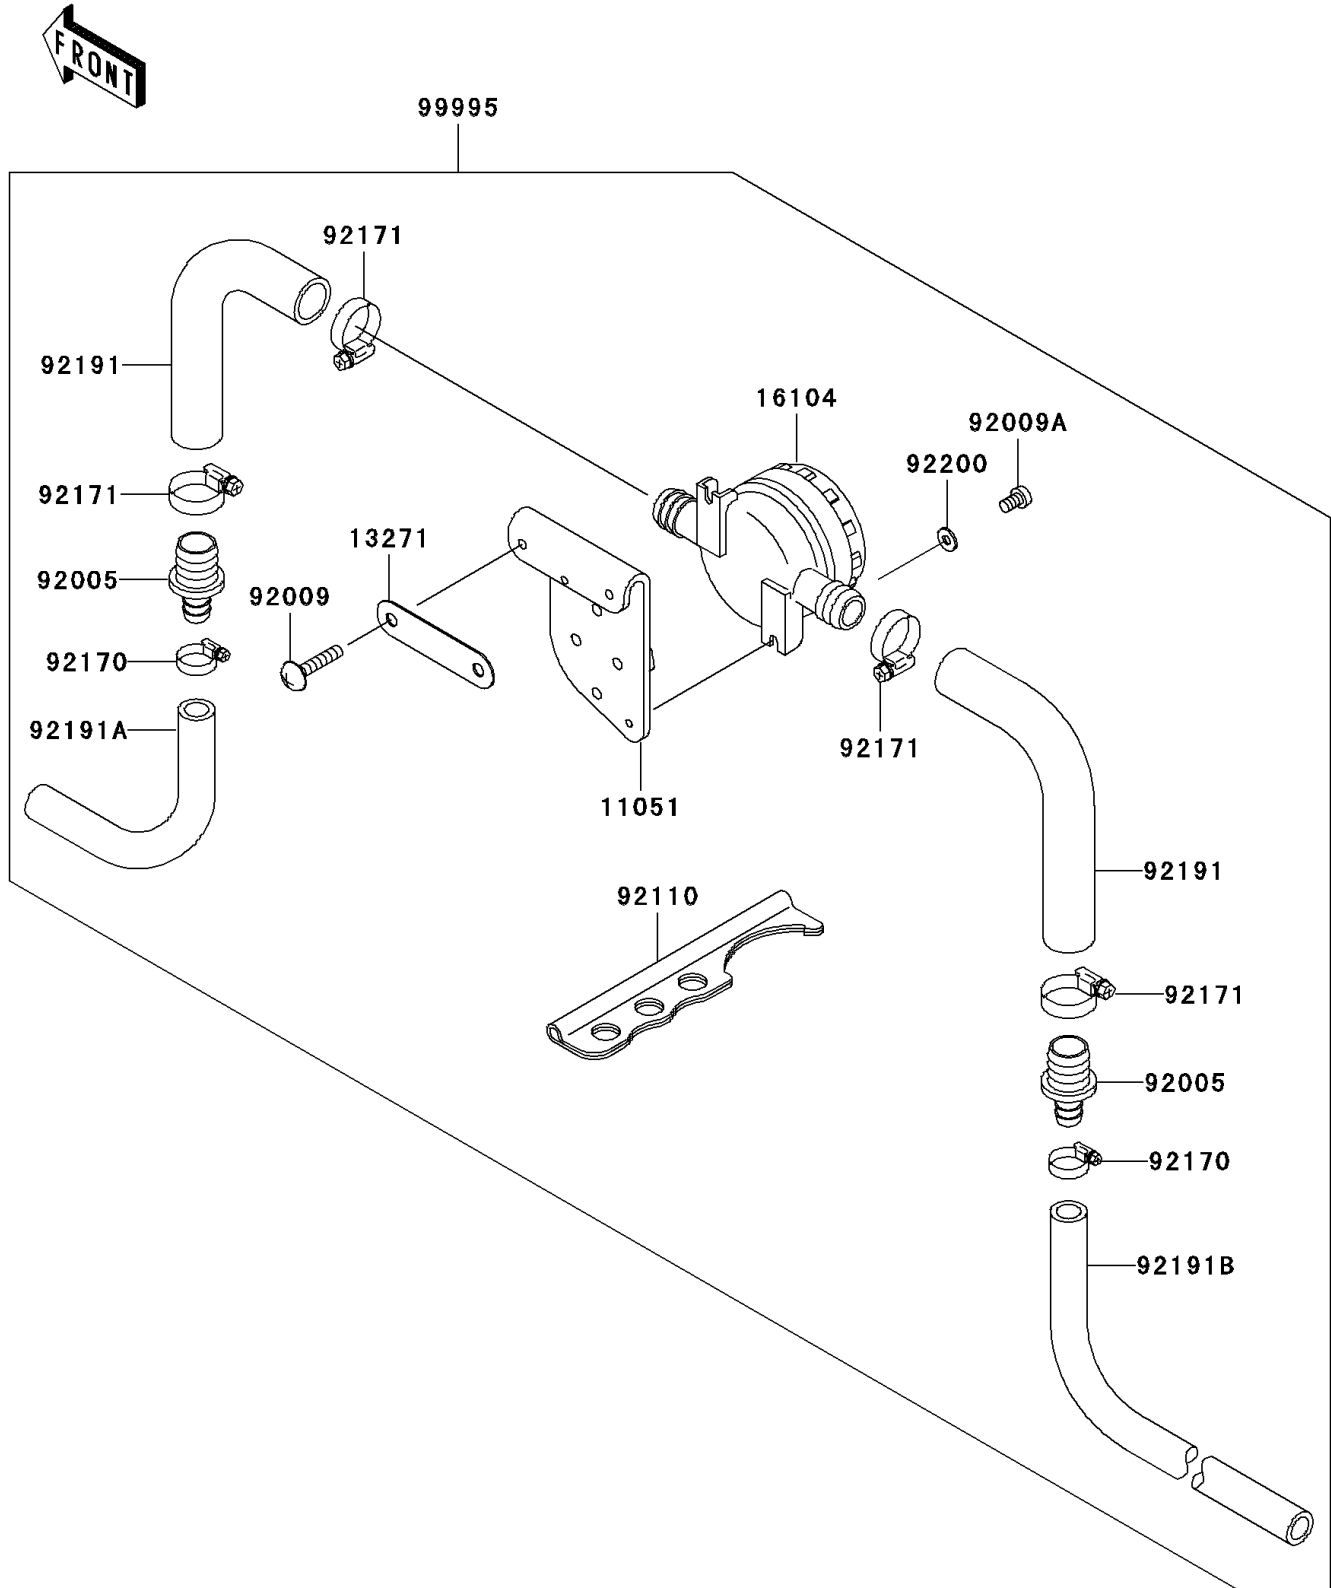

## 2000 JET SKI® 1100 STX® D.I. PARTS DIAGRAM

Optional Parts

F3890

## 2000 JET SKI® 1100 STX® D.I. PARTS LIST

Optional Parts

ITEM NAME	PART NUMBER	QUANTITY
BRACKET (Ref # 11051)	11051-3814	1
PLATE (Ref # 13271)	13271-3778	1
FILTER-COMP (Ref # 16104)	16104-3702	1
FITTING (Ref # 92005)	92005-3738	1
SCREW,6X30 (Ref # 92009)	92009-3866	1
SCREW,4X10 (Ref # 92009A)	92009-3867	1
TOOL-WRENCH (Ref # 92110)	92110-3704	1
CLAMP (Ref # 92170)	92170-3718	1
CLAMP (Ref # 92171)	92171-3704	1
TUBE,WATER FILTER (Ref # 92191)	92191-3917	1
TUBE,WATER FILTER-EX MANIFOLD (Ref # 92191A)	92191-3918	1
TUBE,WATER FILTER-HULL (Ref # 92191B)	92191-3919	1
WASHER,4.2X10X1.0 (Ref # 92200)	92200-3781	1
KIT.,WATER FILTER (Ref # 99995)	99995-3713	1