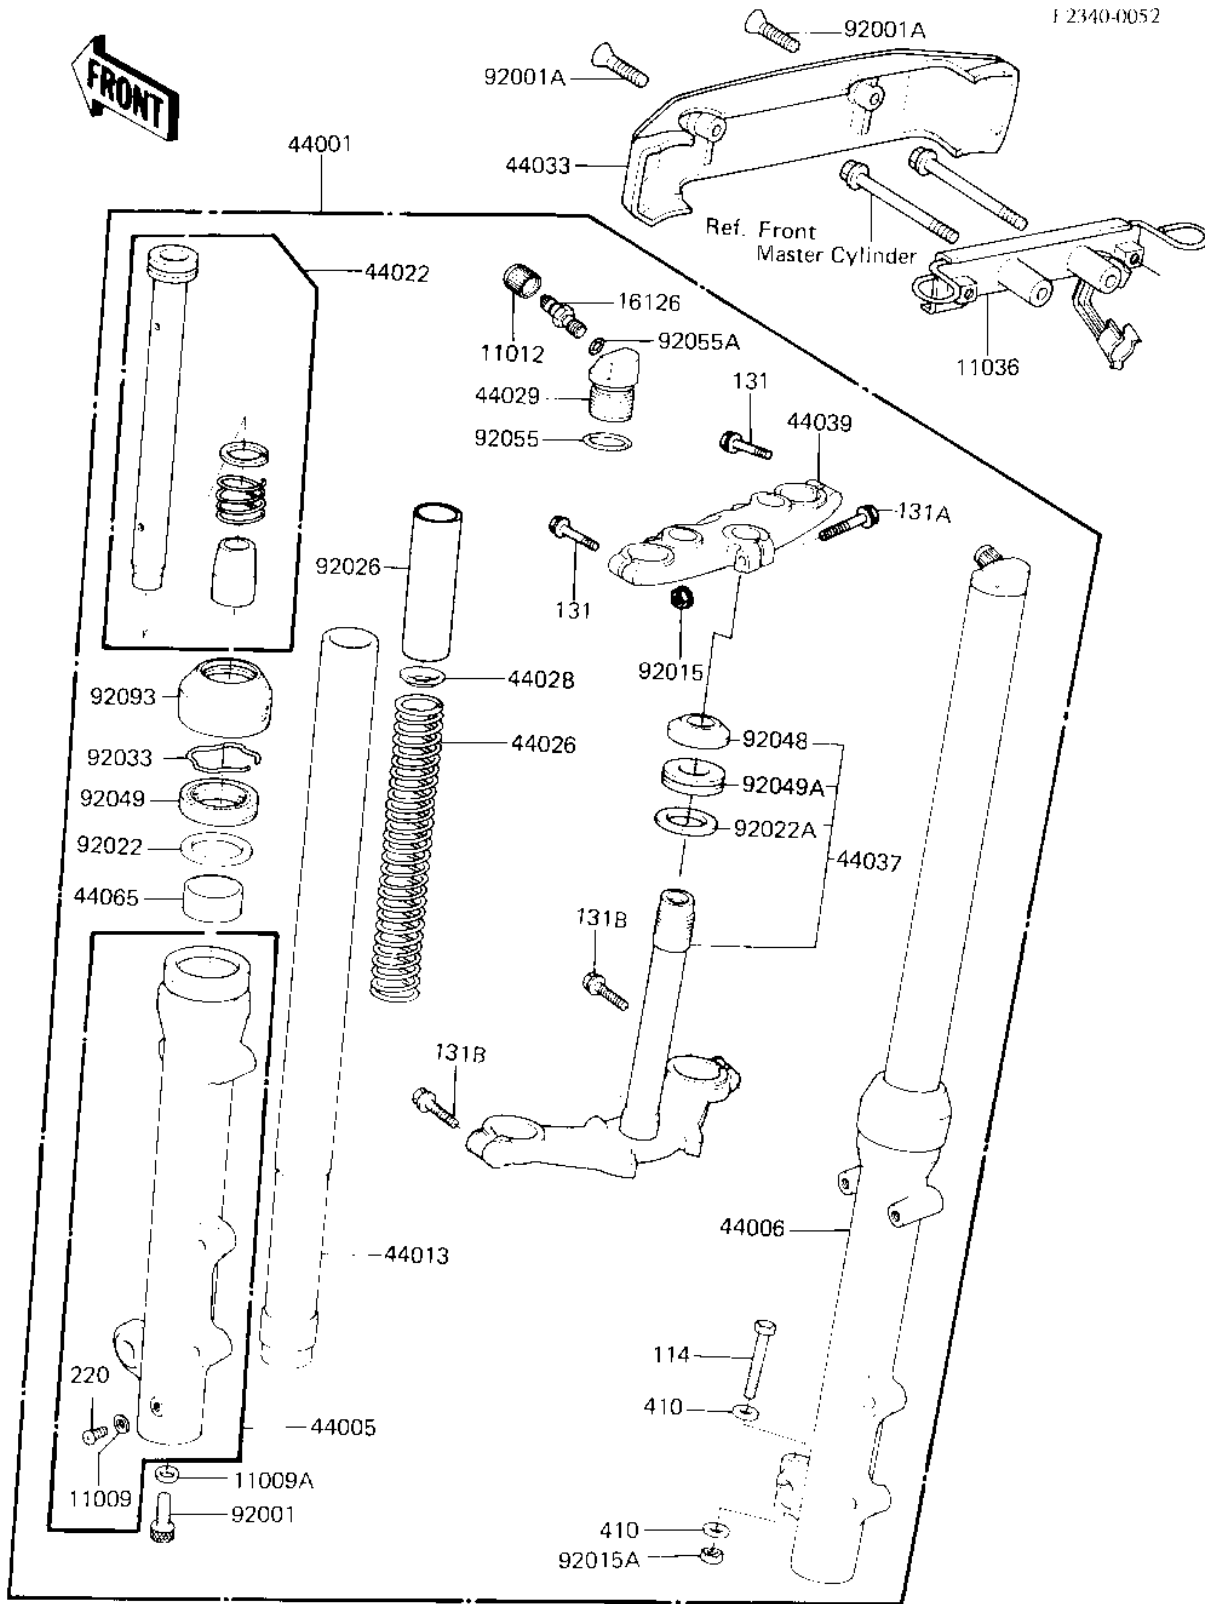

1982 750 CSR-Twin PARTS DIAGRAM

FRONT FORK

1982 750 CSR-Twin PARTS LIST

FRONT FORK

ITEM NAME	PART NUMBER	QUANTITY
GASKET FORK DRAIN PL (Ref # 11009)	44045-002	1
GASKET,FORK CYLINDER (Ref # 11009A)	44045-057	1
CAP,AIR VALVE (Ref # 11012)	11012-1241	1
BRACKET-A (Ref # 11036)	11036-1253	1
VALVE AIR (Ref # 16126)	16126-1052	1
FORK-FRONT (Ref # 44001)	44001-1286	1
TUBE,LH,FORK OUTER (Ref # 44005)	44005-1078	1
TUBE,RH,FORK OUTER (Ref # 44006)	44006-1078	1
PIPE-FORK INNER (Ref # 44013)	44013-1072	1
CYLINDER-FORK (Ref # 44022)	44022-1066	1
SPRING-FRONT FORK (Ref # 44026)	44026-1122	1
GUIDE,FORK SPRING (Ref # 44028)	44028-033	1
SEAT-FORK SPRING (Ref # 44029)	44029-1029	1
COVER,FORK (Ref # 44033)	44033-1054	1
STEM,STEERING (Ref # 44037)	44037-1050	1
HOLDER-FORK UPPER (Ref # 44039)	44039-1047	1
BUSHING-FRONT FORK (Ref # 44065)	44065-1016	1
BOLT-FORK CYLINDER (Ref # 92001)	44041-040	1
SCREW-CSK-RD-CROS (Ref # 92001A)	222C0518	1
NUT-8MM (Ref # 92015)	92015-1022	1
NUT,LOCK,8MM (Ref # 92015A)	92015-1124	1
WASHER (Ref # 92022)	92022-1275	1
WASHER,PLAIN (Ref # 92022A)	92022-231	1
SPACER,FORK SPRING (Ref # 92026)	92026-1012	1
RING-SNAP,FORK OIL (Ref # 92033)	92033-1100	1
CONE,STEERING STEM (Ref # 92048)	92047-012	1
SEAL-OIL,FRONT FORK (Ref # 92049)	92049-1101	1
OIL SEAL,STEERING ST (Ref # 92049A)	92056-003	1
"O" RING,FORK TOP (Ref # 92055)	92055-1012	1

1982 750 CSR-Twin PARTS LIST

FRONT FORK

ITEM NAME	PART NUMBER	QUANTITY
"O" RING,AIR VALVE (Ref # 92055A)	92055-1094	1
DUST SHIELD,FORK (Ref # 92093)	92093-1037	1
BOLT,HEX HEAD,8X55 (Ref # 114)	114G0855	1
BOLT,FLANGED,8X45 (Ref # 131)	131G0845	1
BOLT,FLANGED,8X55 (Ref # 131A)	130G0855	1
BOLT,FLANGED,10X40 (Ref # 131B)	131G1040	1
SCREW PAN HEAD 4X8 (Ref # 220)	220B0408	1
WASHER PLAIN 8MM (Ref # 410)	410B0800	1