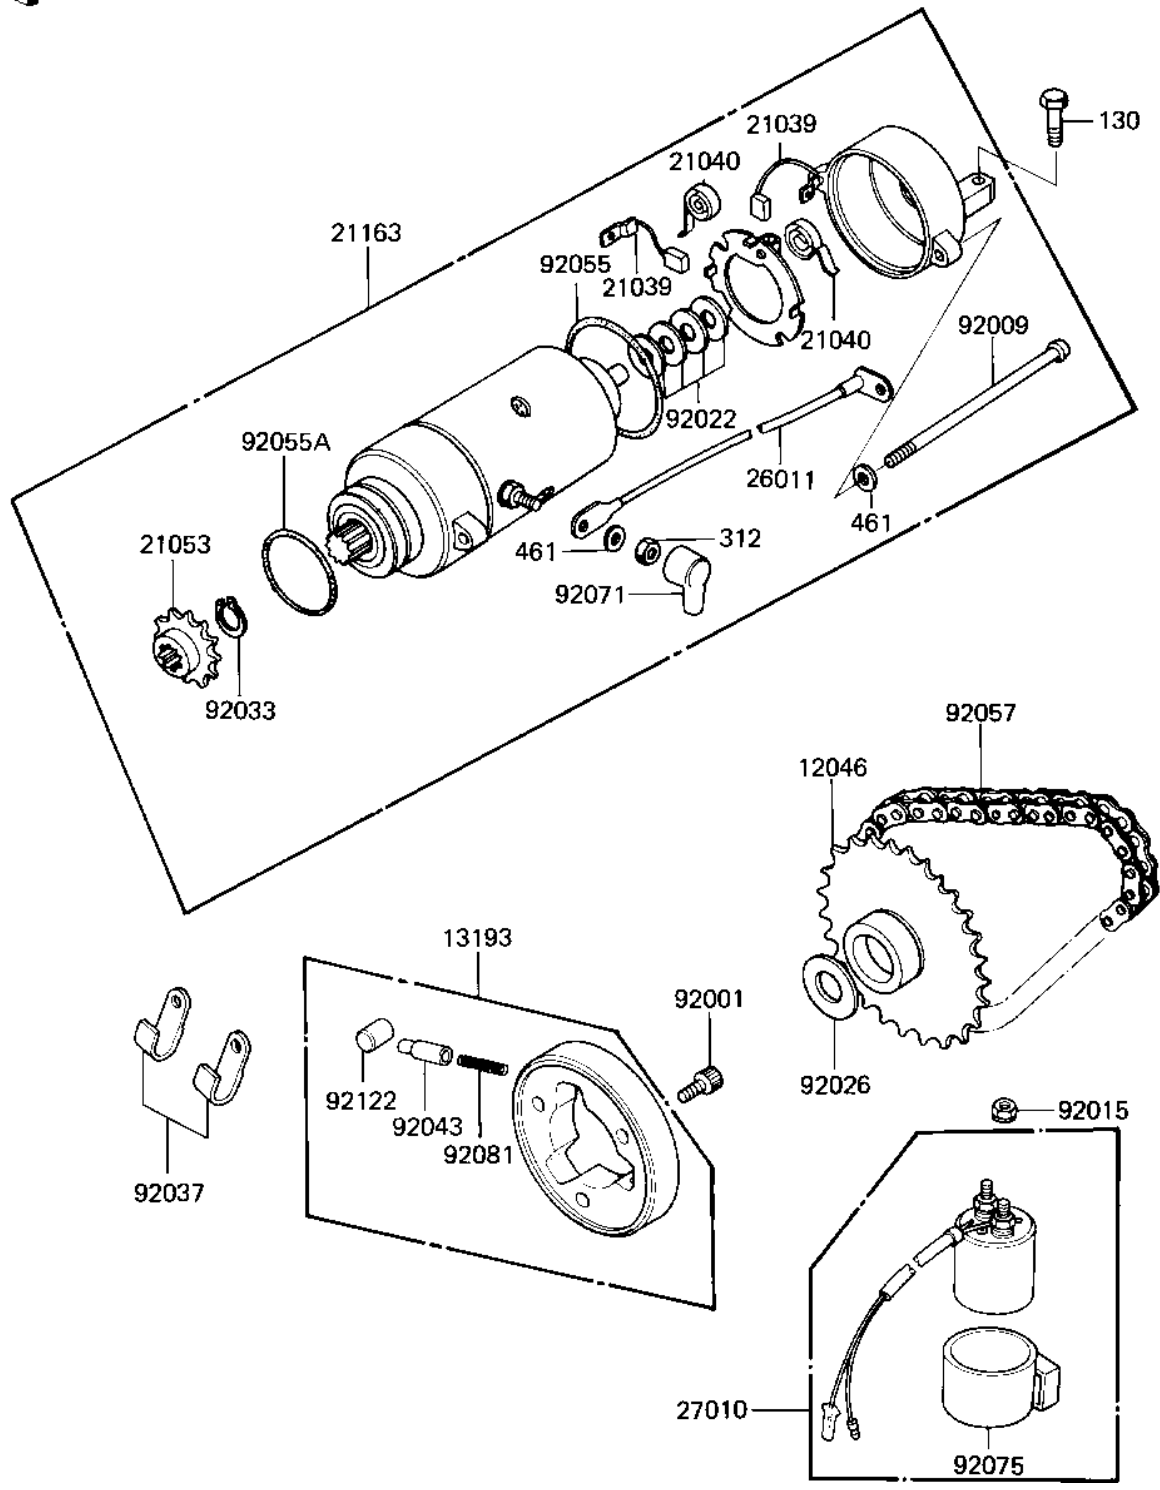

1982 750 CSR-Twin PARTS DIAGRAM

STARTER MOTOR/STARTER CLUTCH

E1840-0013

1982 750 CSR-Twin PARTS LIST

STARTER MOTOR/STARTER CLUTCH

ITEM NAME	PART NUMBER	QUANTITY
GEAR,STARTER CLUTCH (Ref # 12046)	21170-003	1
CLUTCH ASSY,STARTER (Ref # 13193)	13193-1001	1
CARBON BRUSH (Ref # 21039)	21039-003	1
SPRING,CARBON BRUSH (Ref # 21040)	21040-003	1
STARTER ELECTRIC (Ref # 21163)	21163-1020	1
WIRE,STARTER MOTOR L (Ref # 26011)	26010-045	1
SWITCH ASSY,MAGNETIC (Ref # 27010)	21164-005	1
BOLT (Ref # 92001)	120P0816	1
SCREW,PAN HEAD,6X120 (Ref # 92009)	21099-005	1
NUT,LOCK 6MM (Ref # 92015)	92017-014	1
WASHER,THRUST,0.2T (Ref # 92022)	21025-011	1
SPACER,25X40X1 (Ref # 92026)	92026-1004	1
CIRCLIP (Ref # 92033)	92033-034	1
CLAMP,WIRING HARNESS (Ref # 92037)	21126-008	1
PIN (Ref # 92043)	92043-087	1
"O" RING,STARTING MT (Ref # 92055)	21027-003	1
"O" RING,40M/M (Ref # 92055A)	21027-008	1
CHAIN,DYNAMO (Ref # 92057)	21070-010	1
GROMMET,CORD (Ref # 92071)	21017-017	1
DAMPER MAG SWITCH SH (Ref # 92075)	21064-002	1
SPRING (Ref # 92081)	92081-110	1
ROLLER (Ref # 92122)	92122-004	1
BOLT,FLANGED,6X25 (Ref # 130)	130G0625	1
NUT 6MM (Ref # 312)	312B0600	1
WASHER SPRING 6MM (Ref # 461)	461F0600	1